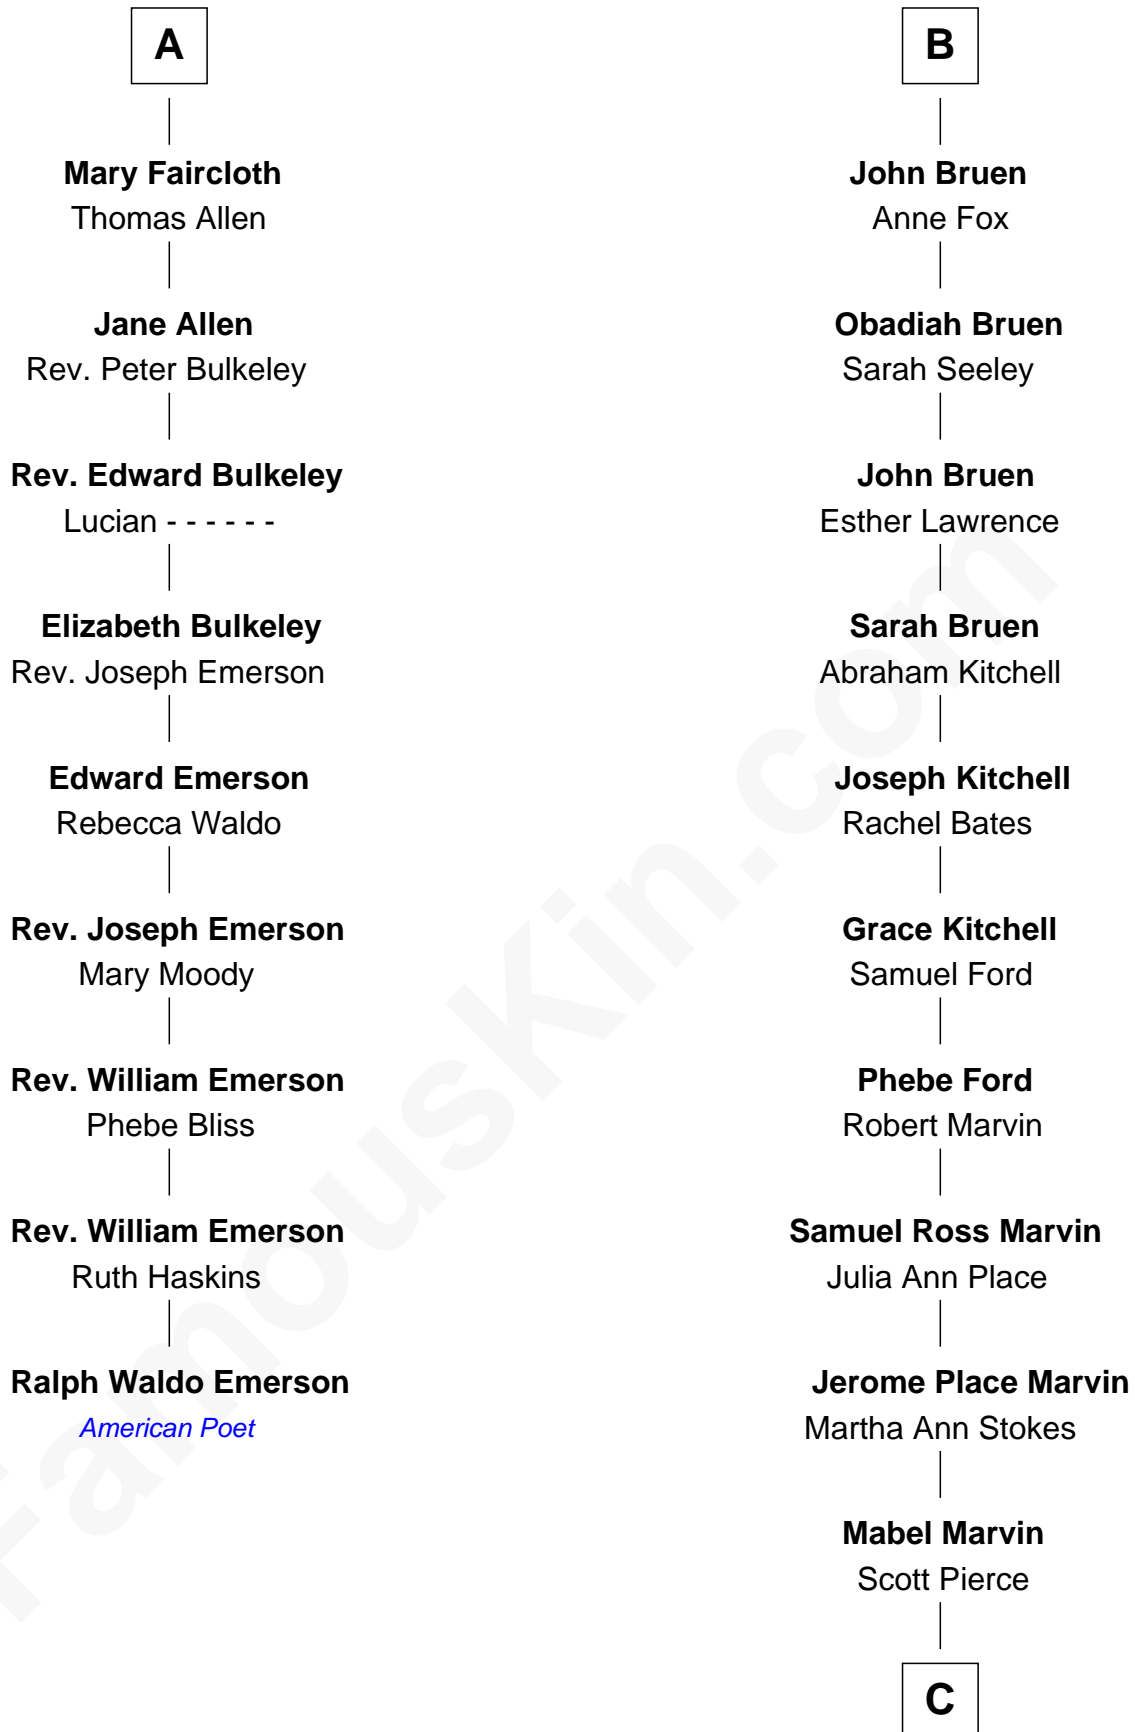

FamousKin.com
Relationship Chart of
Ralph Waldo Emerson
American Poet

15th cousin 3 times removed of
Barbara (Pierce) Bush
First Lady of President George H.W. Bush

C

Marvin Pierce
Pauline Robinson

Barbara (Pierce) Bush
First Lady of George H.W. Bush

FamousKin.com