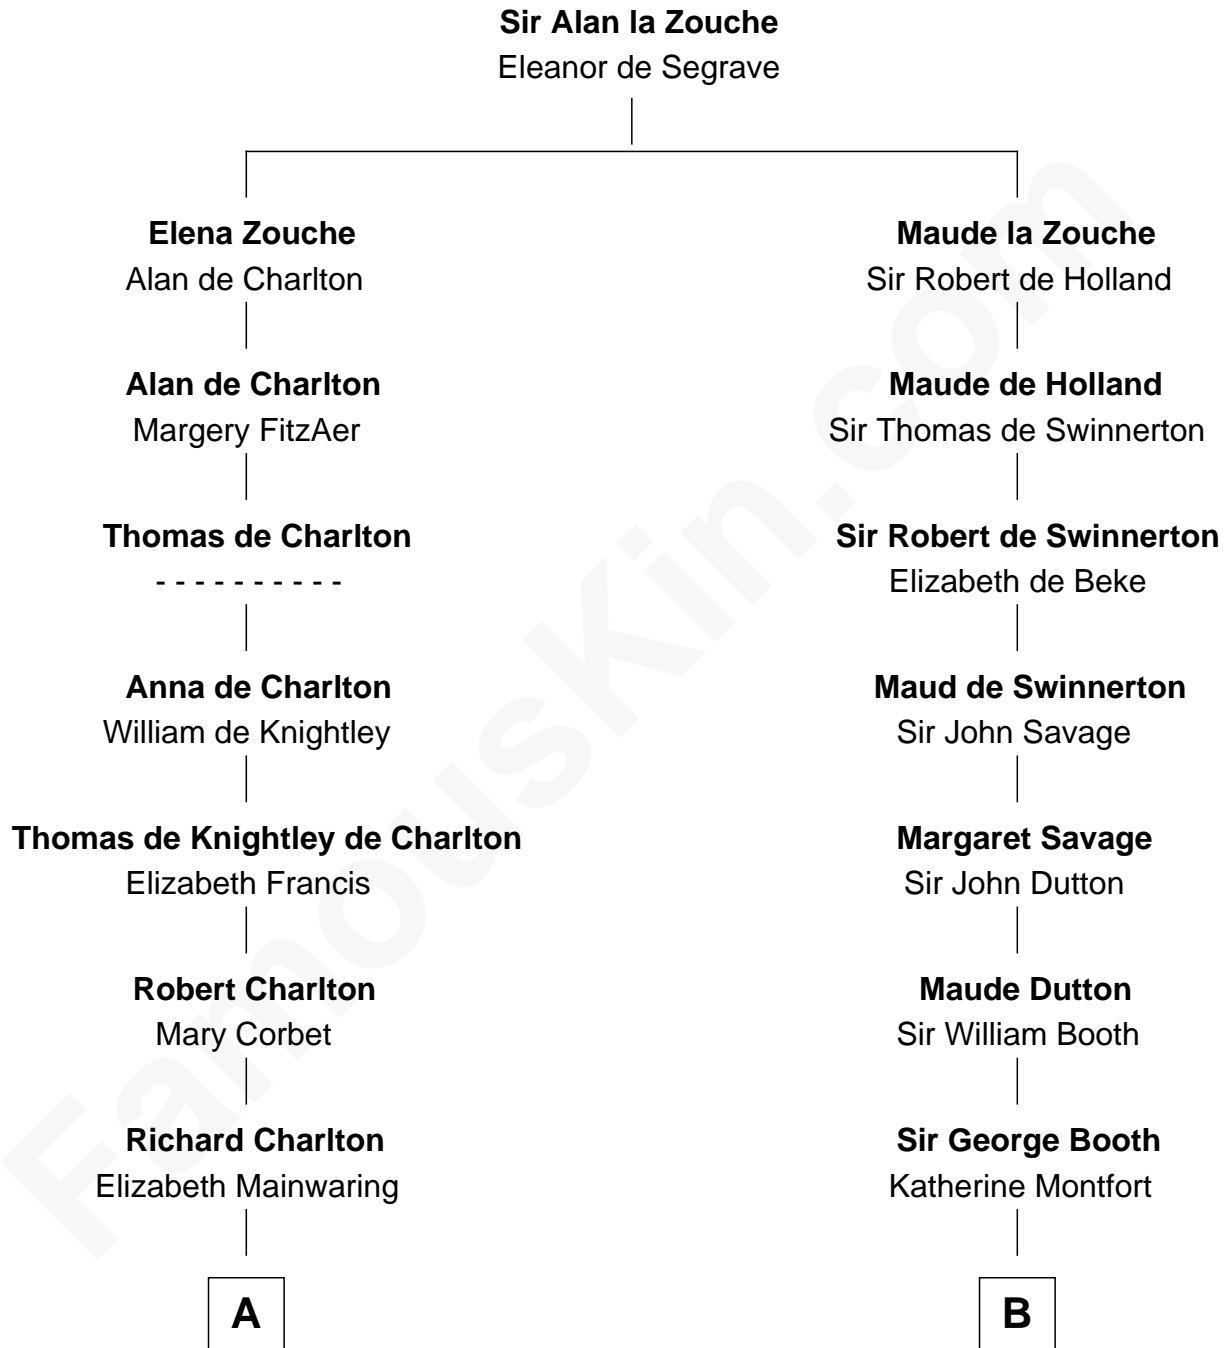

**FamousKin.com**  
**Relationship Chart of**  
**Ralph Waldo Emerson**  
*American Poet*

17th cousin 4 times removed of

**Barbara (Pierce) Bush**  
*First Lady of President George H.W. Bush*

**C**

Samuel Ross Marvin

Julia Ann Place

Jerome Place Marvin

Martha Ann Stokes

Mabel Marvin

Scott Pierce

Marvin Pierce

Pauline Robinson

**Barbara (Pierce) Bush**

*First Lady of George H.W. Bush*