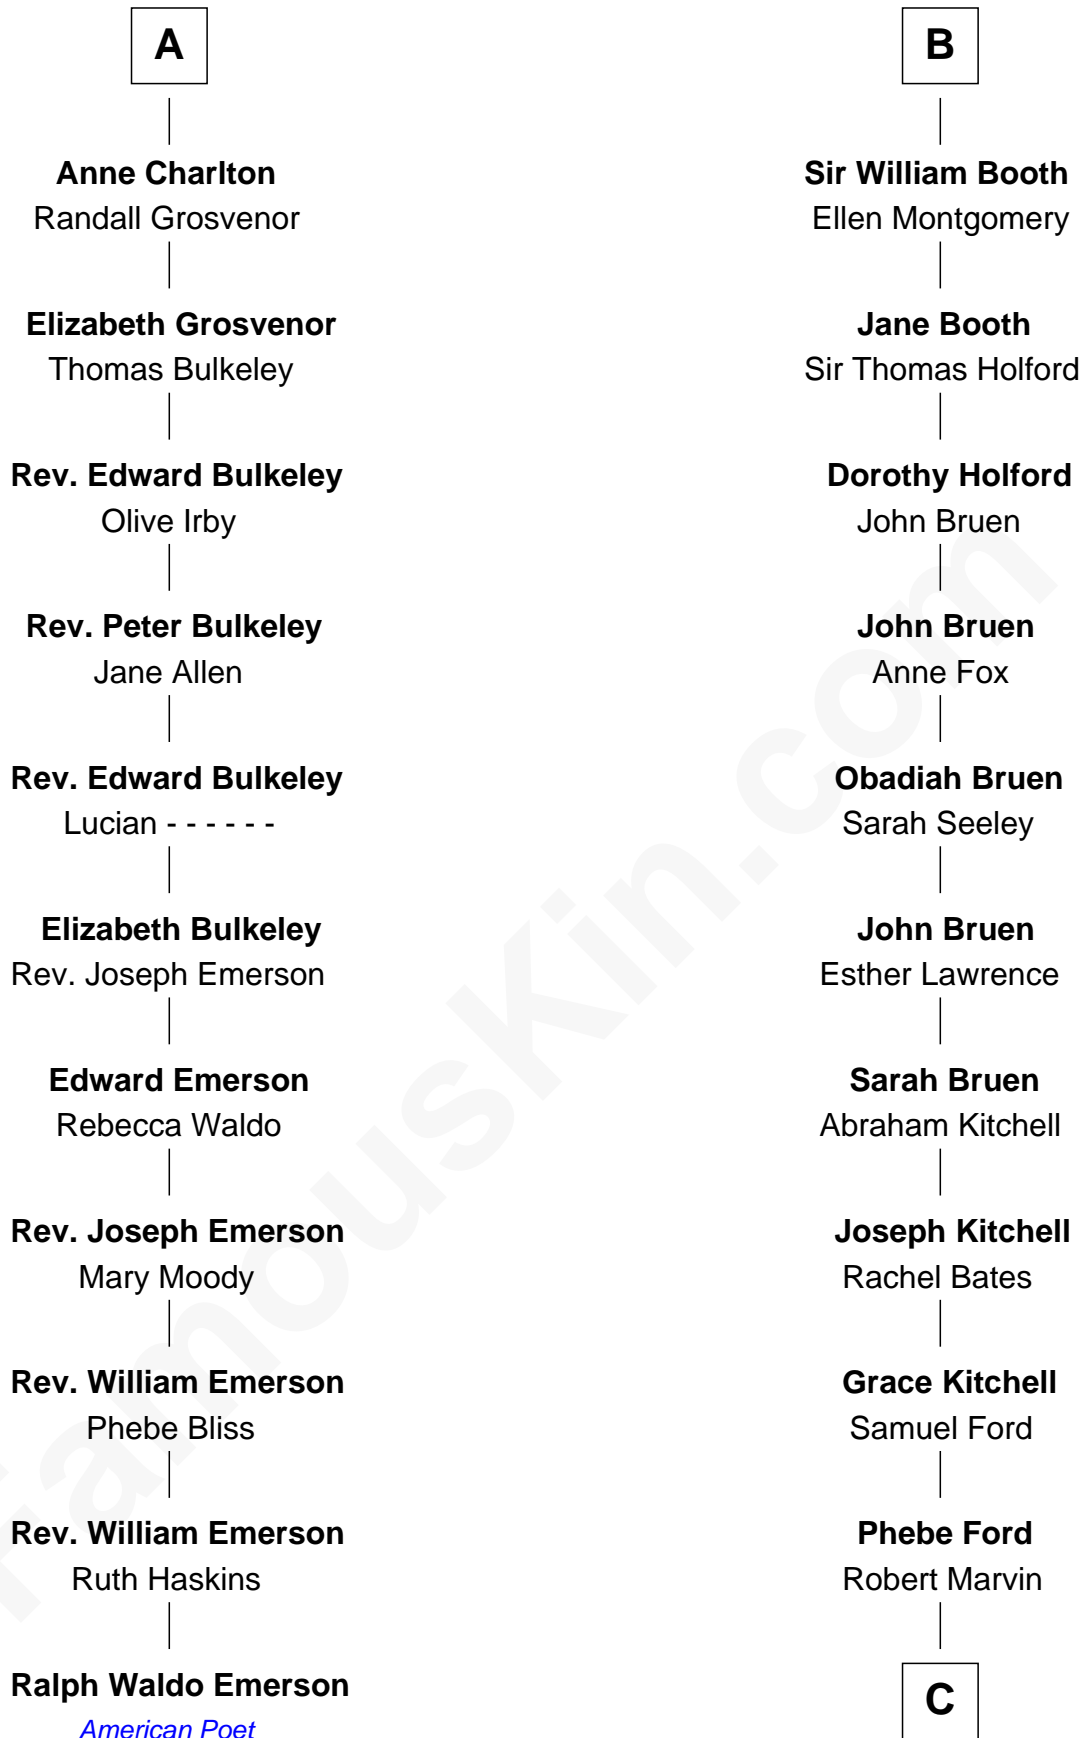

**FamousKin.com**  
**Relationship Chart of**  
**Ralph Waldo Emerson**  
*American Poet*

17th cousin 4 times removed of

**Barbara (Pierce) Bush**  
*First Lady of President George H.W. Bush*

**C**

Samuel Ross Marvin

Julia Ann Place

Jerome Place Marvin

Martha Ann Stokes

Mabel Marvin

Scott Pierce

Marvin Pierce

Pauline Robinson

**Barbara (Pierce) Bush**

*First Lady of George H.W. Bush*