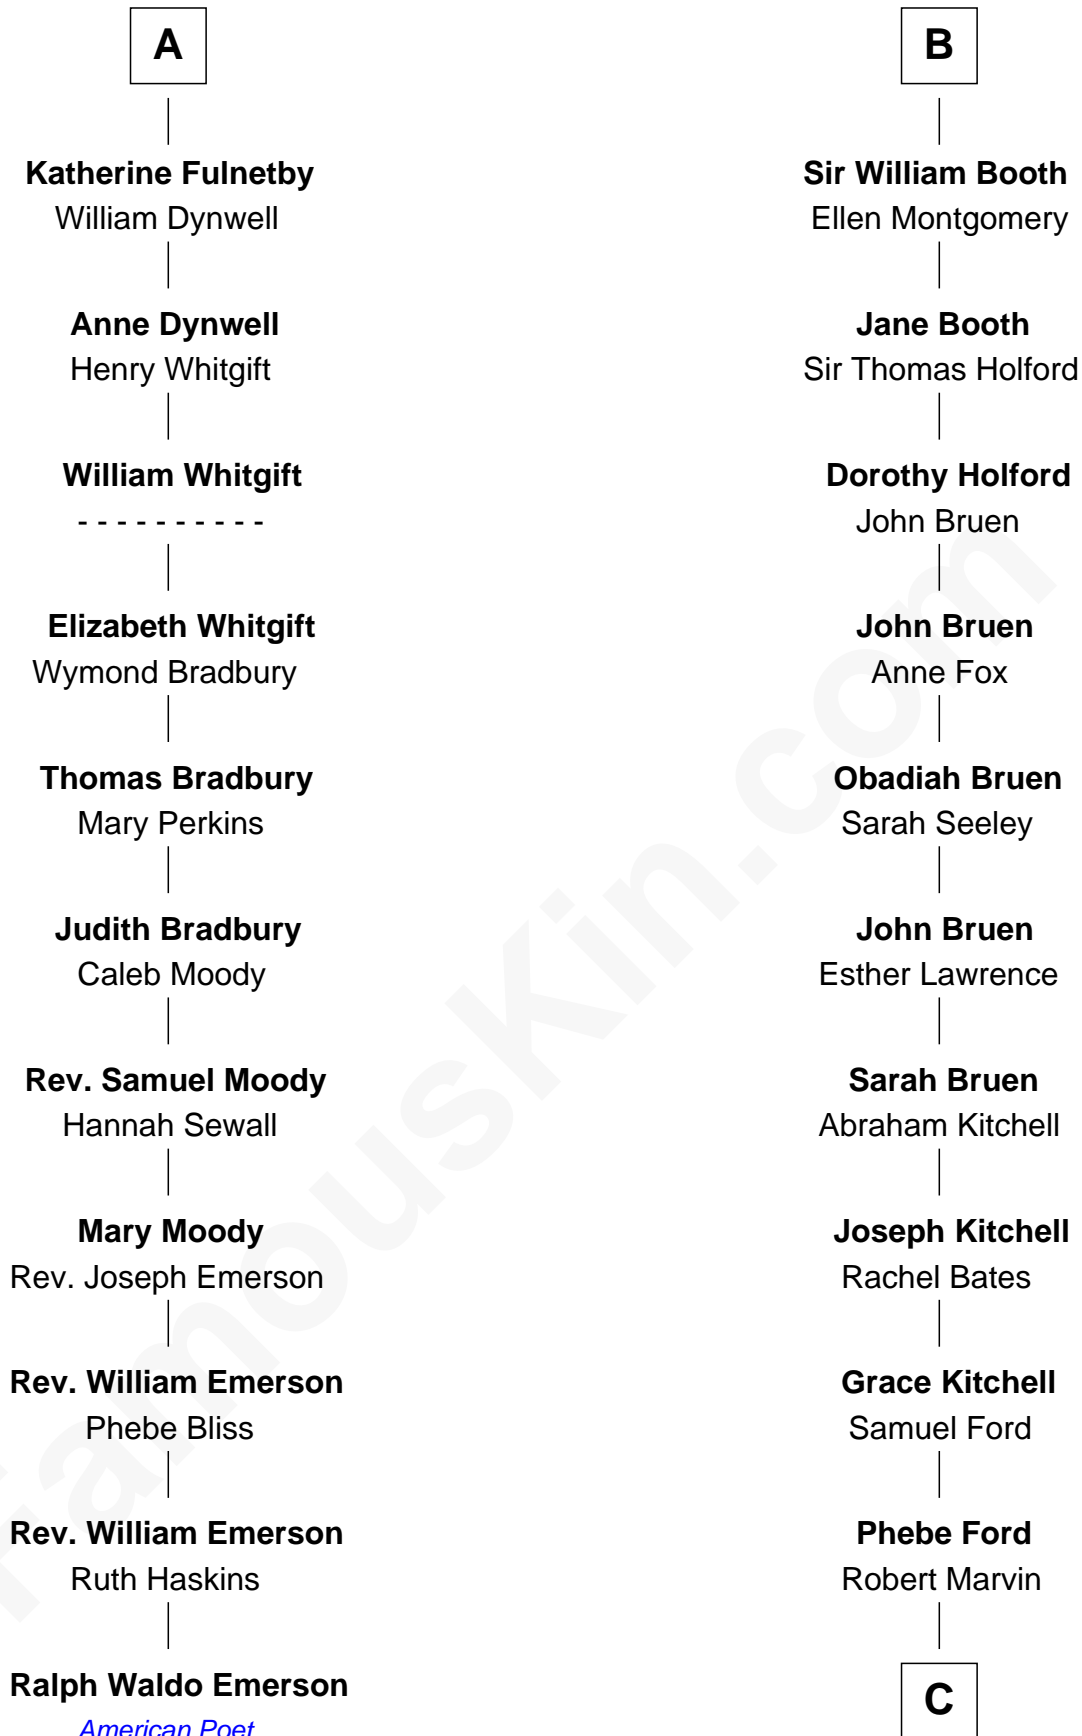

**FamousKin.com**  
**Relationship Chart of**  
**Ralph Waldo Emerson**  
*American Poet*

17th cousin 4 times removed of

**Barbara (Pierce) Bush**  
*First Lady of President George H.W. Bush*

**C**

**Samuel Ross Marvin**

Julia Ann Place

**Jerome Place Marvin**

Martha Ann Stokes

**Mabel Marvin**

Scott Pierce

**Marvin Pierce**

Pauline Robinson

**Barbara (Pierce) Bush**

*First Lady of George H.W. Bush*