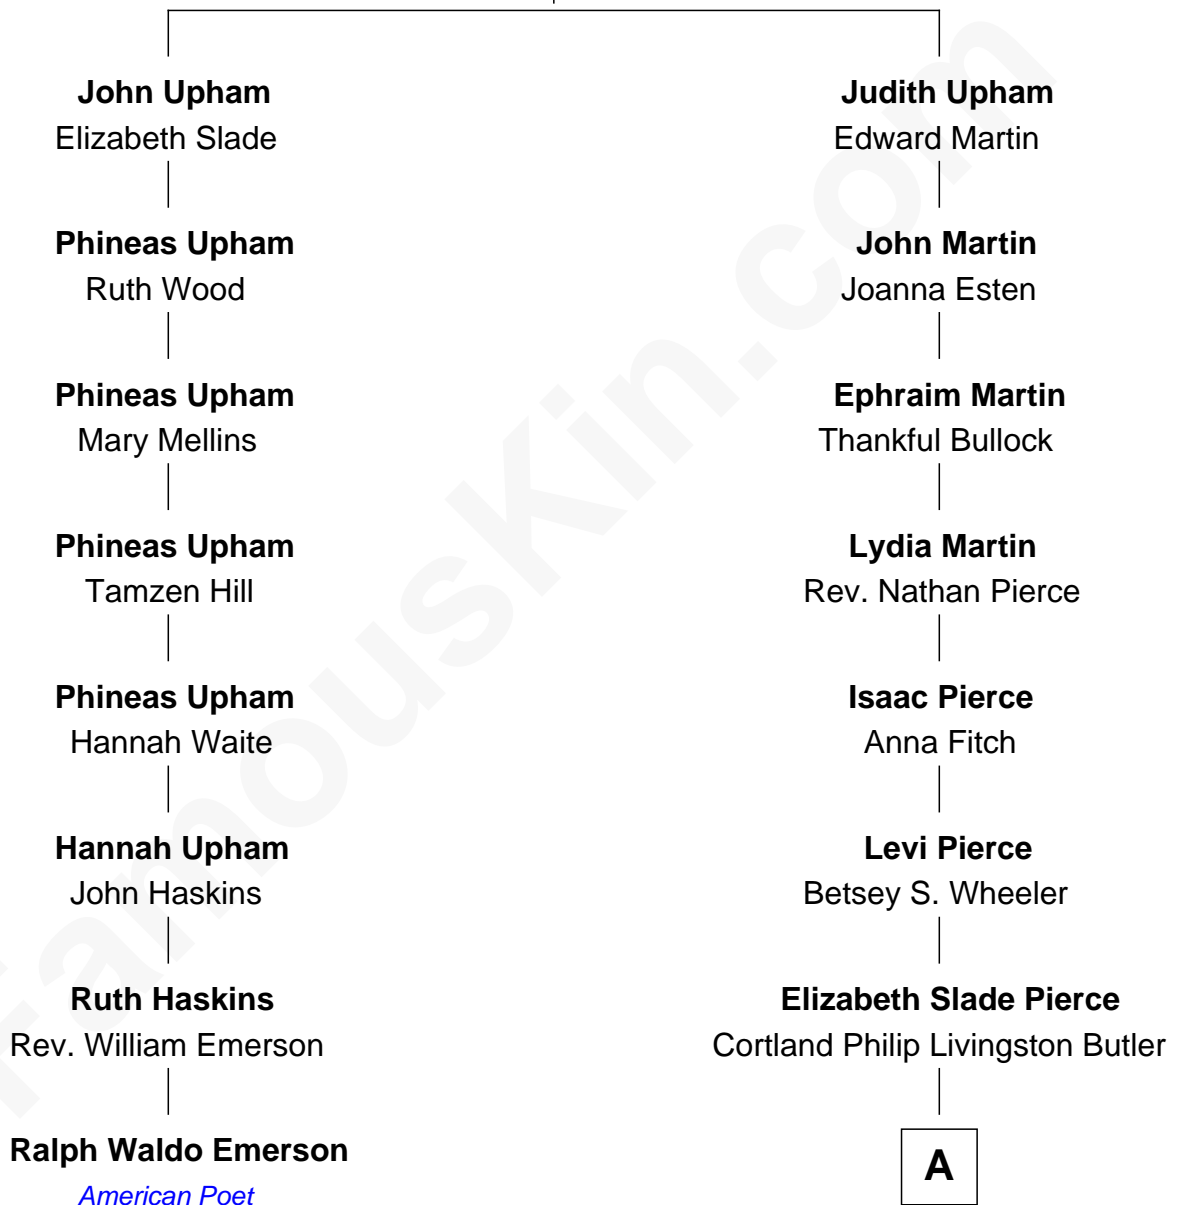

## Relationship Chart of Ralph Waldo Emerson

*American Poet*

7th cousin 4 times removed of

**George W. Bush**

*43rd U.S. President*

**Richard Upham**

Maria - - - - -

**A**

**Mary Elizabeth Butler**  
Robert Emmet Sheldon

**Flora Sheldon**  
Samuel Prescott Bush

**Prescott Sheldon Bush**  
Dorothy Wear Walker

**George Herbert Walker Bush**  
Barbara Pierce

**George W. Bush**  
*43rd U.S. President*