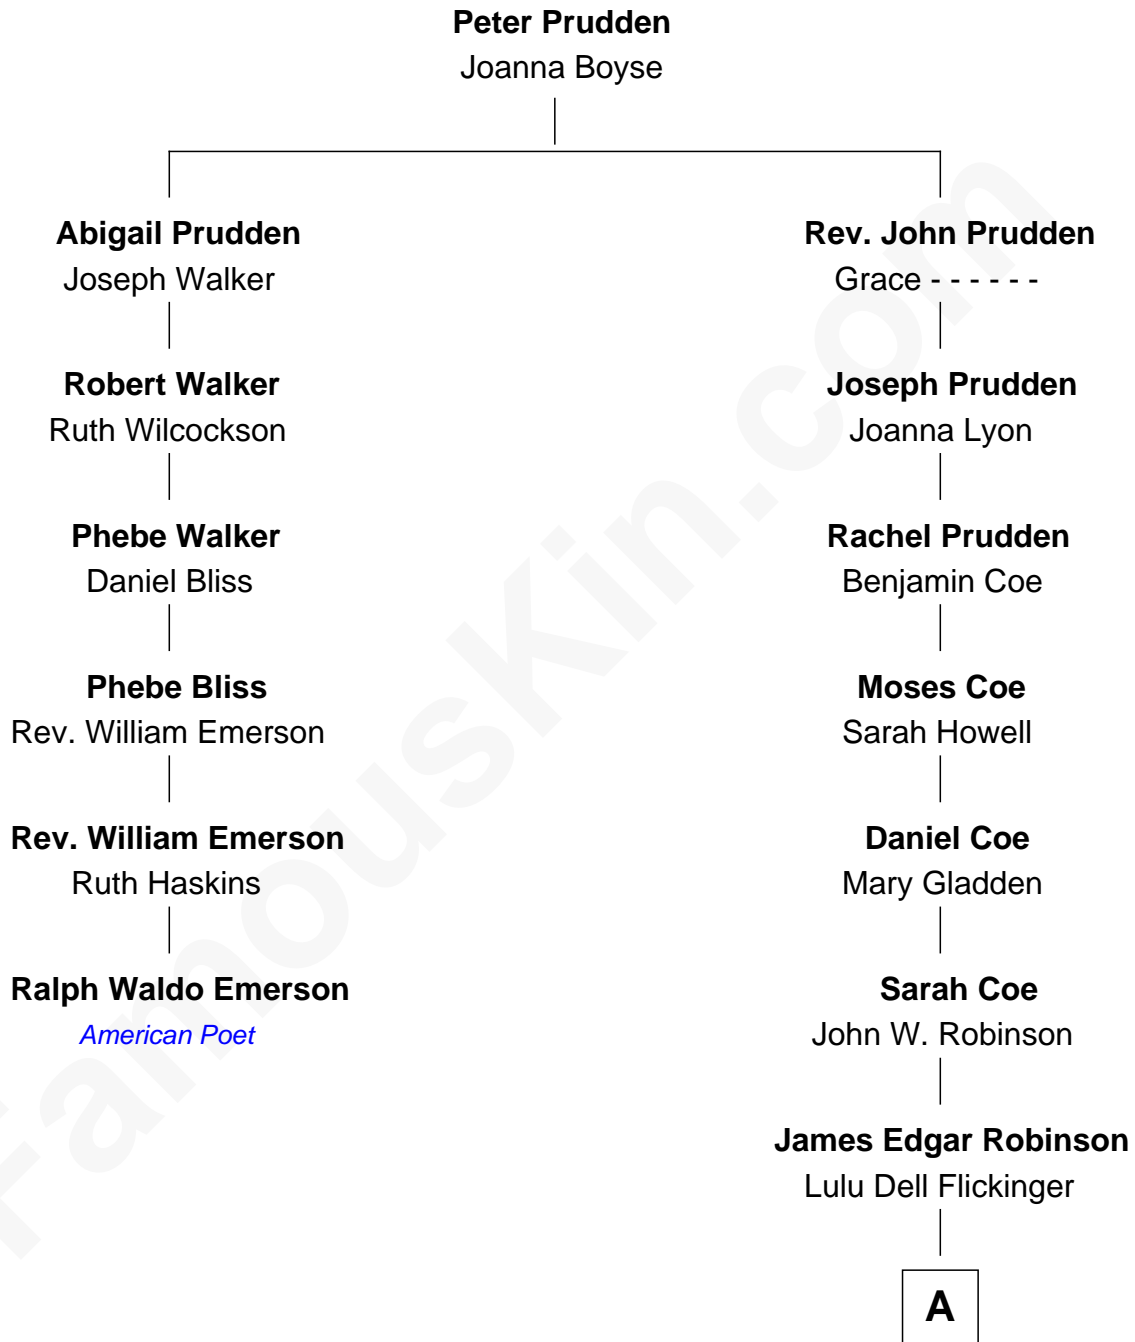

## Relationship Chart of

### Ralph Waldo Emerson

*American Poet*

5th cousin 4 times removed of

**George W. Bush**

*43rd U.S. President*

**A**

Pauline Robinson

Marvin Pierce

Barbara Pierce

George Herbert Walker Bush

George W. Bush

*43rd U.S. President*

FamousKin.com