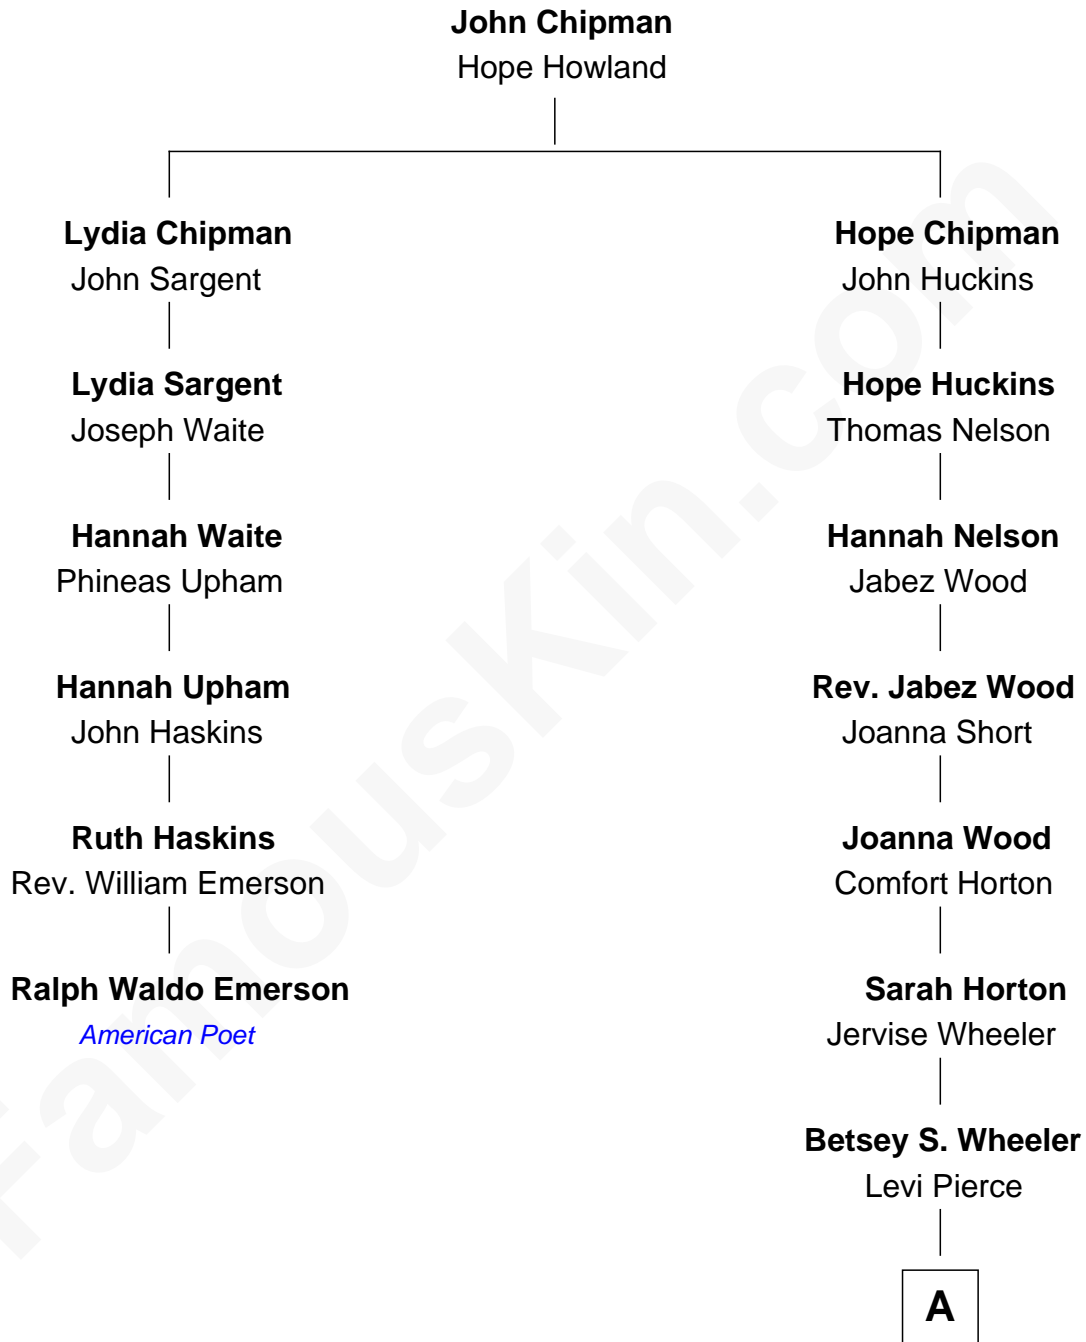

# FamousKin.com

## Relationship Chart of Ralph Waldo Emerson

*American Poet*

5th cousin 7 times removed of

**George W. Bush**

*43rd U.S. President*

**A**

**Elizabeth Slade Pierce**  
Cortland Philip Livingston Butler

**Mary Elizabeth Butler**  
Robert Emmet Sheldon

**Flora Sheldon**  
Samuel Prescott Bush

**Prescott Sheldon Bush**  
Dorothy Wear Walker

**George Herbert Walker Bush**  
Barbara Pierce

**George W. Bush**  
*43rd U.S. President*