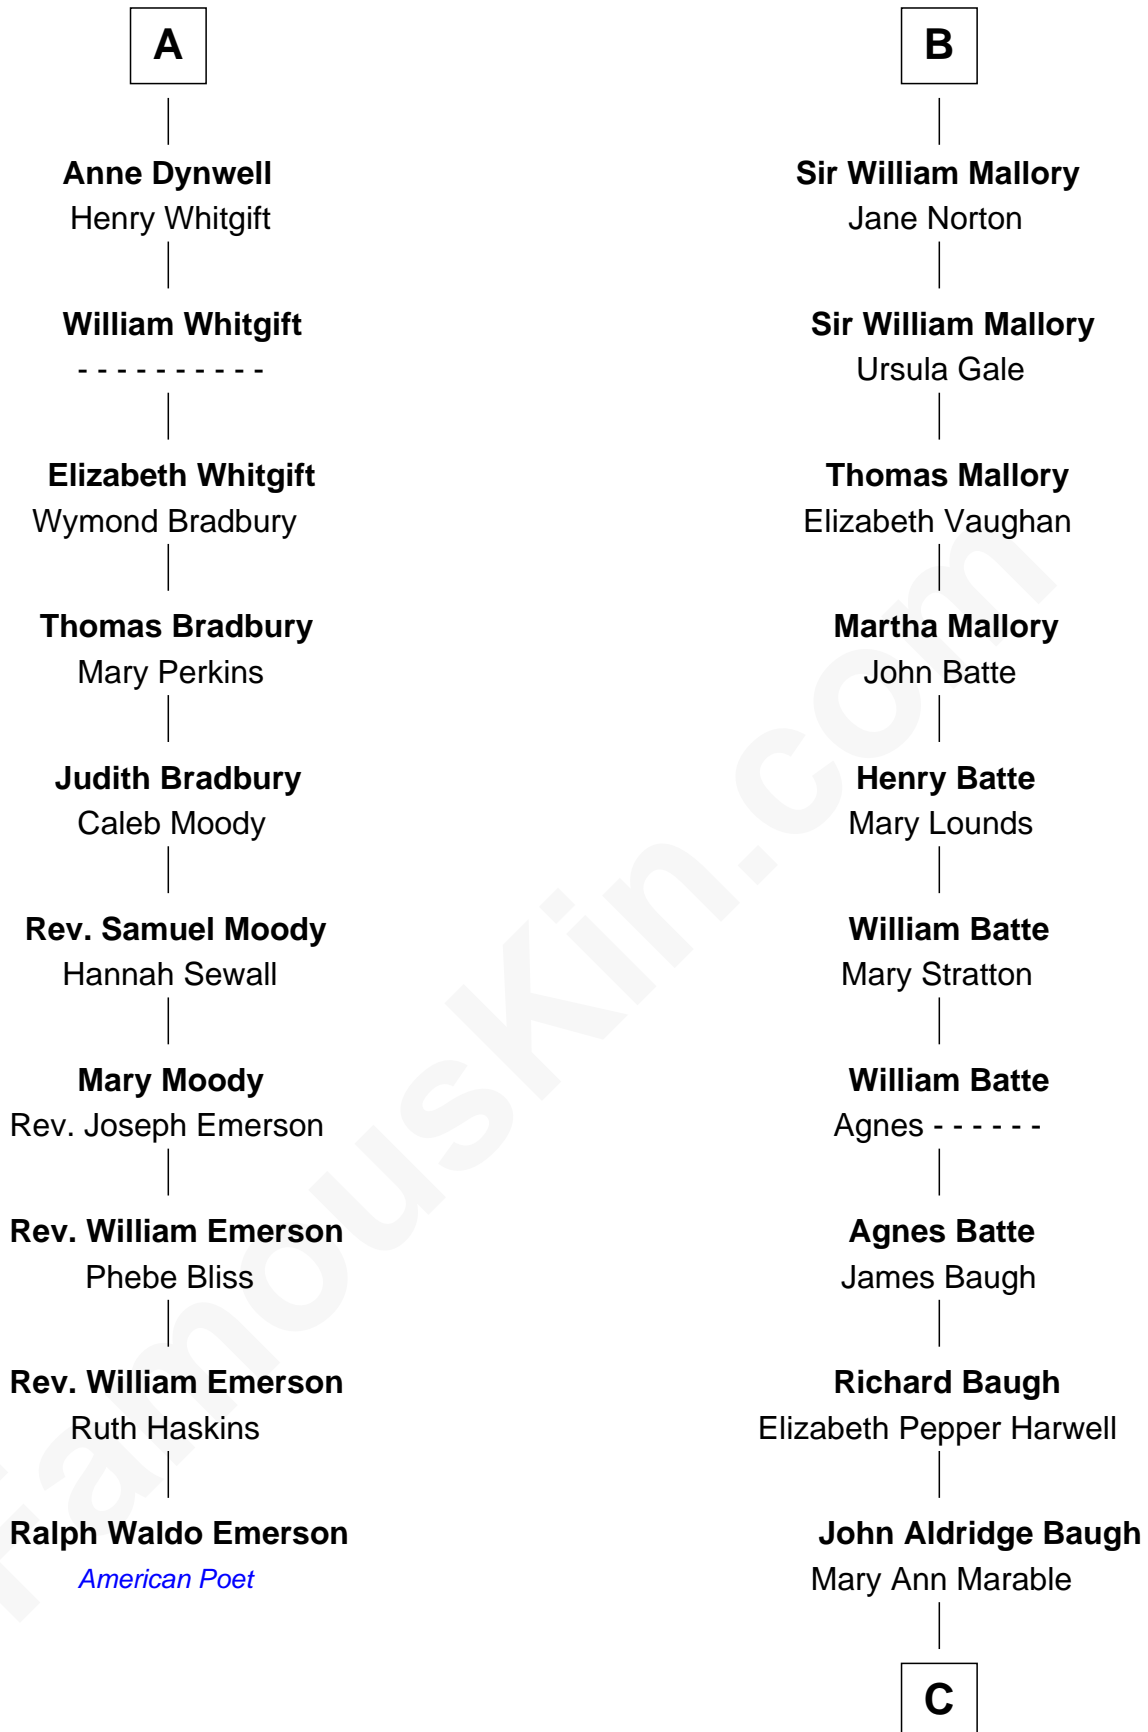

FamousKin.com

Relationship Chart of

Ralph Waldo Emerson

American Poet

16th cousin 4 times removed of

Liza Minnelli

Singer and Actress

Sir Geoffrey le Scrope

Ivetta de Ros

C

Elizabeth Baugh
William Tecumseh Gumm

Francis Avent Gumm
Ethel Marian Milne

Frances Ethel Gumm
Vincent Minnelli

Liza Minnelli
Singer and Actress