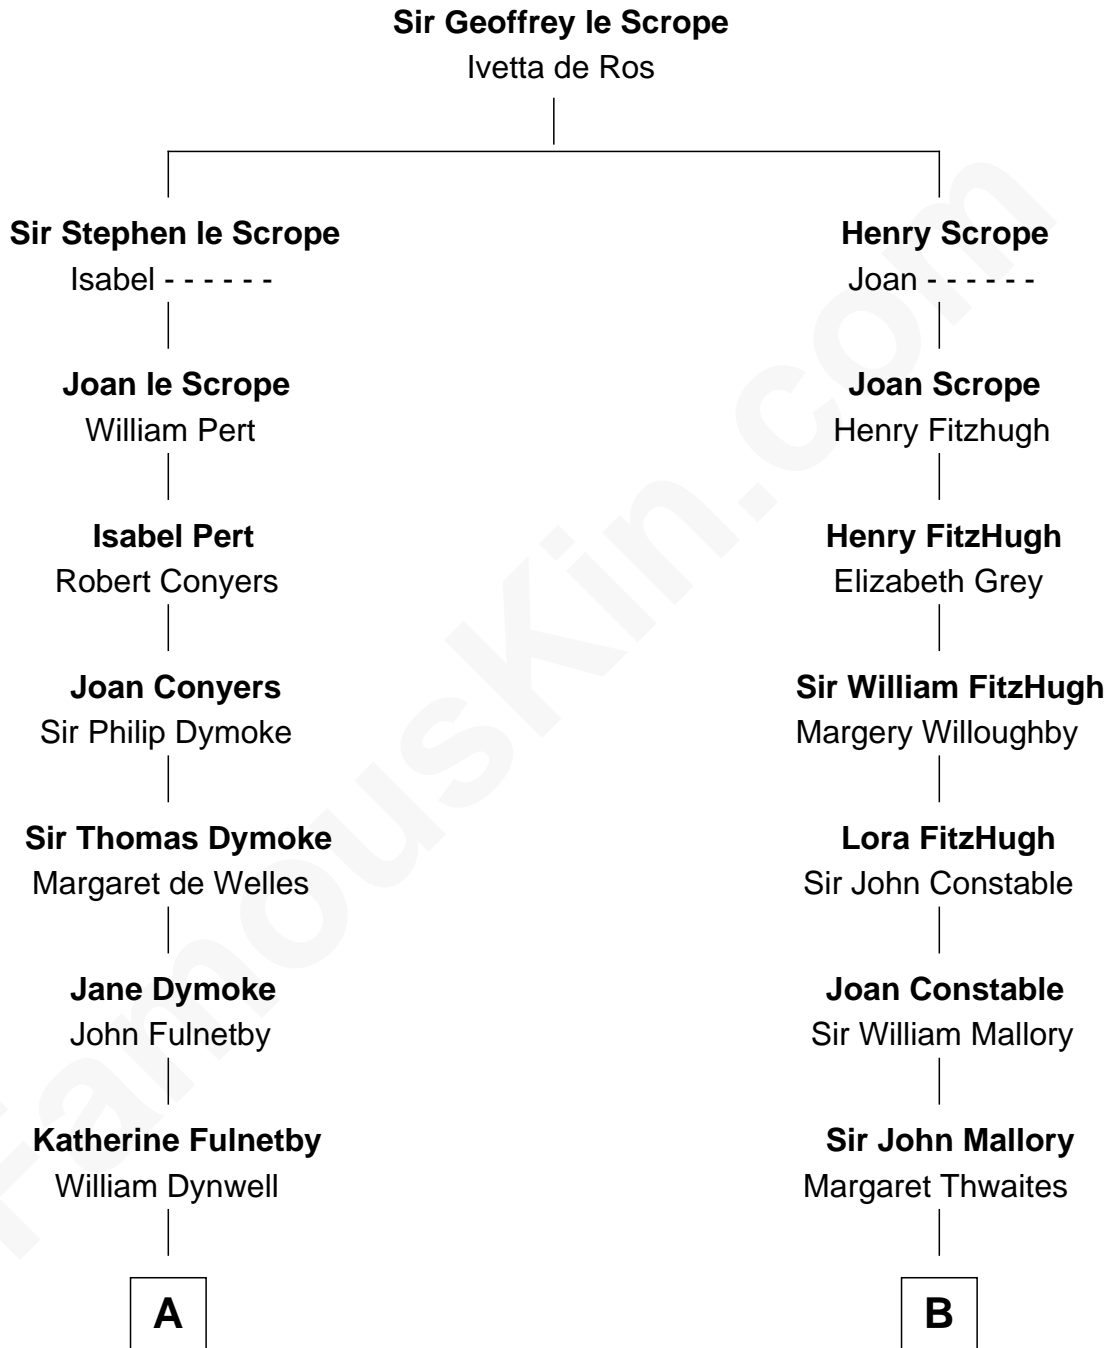

FamousKin.com

Relationship Chart of

Ralph Waldo Emerson

American Poet

16th cousin 3 times removed of

Judy Garland

Singer and Movie Actress

C