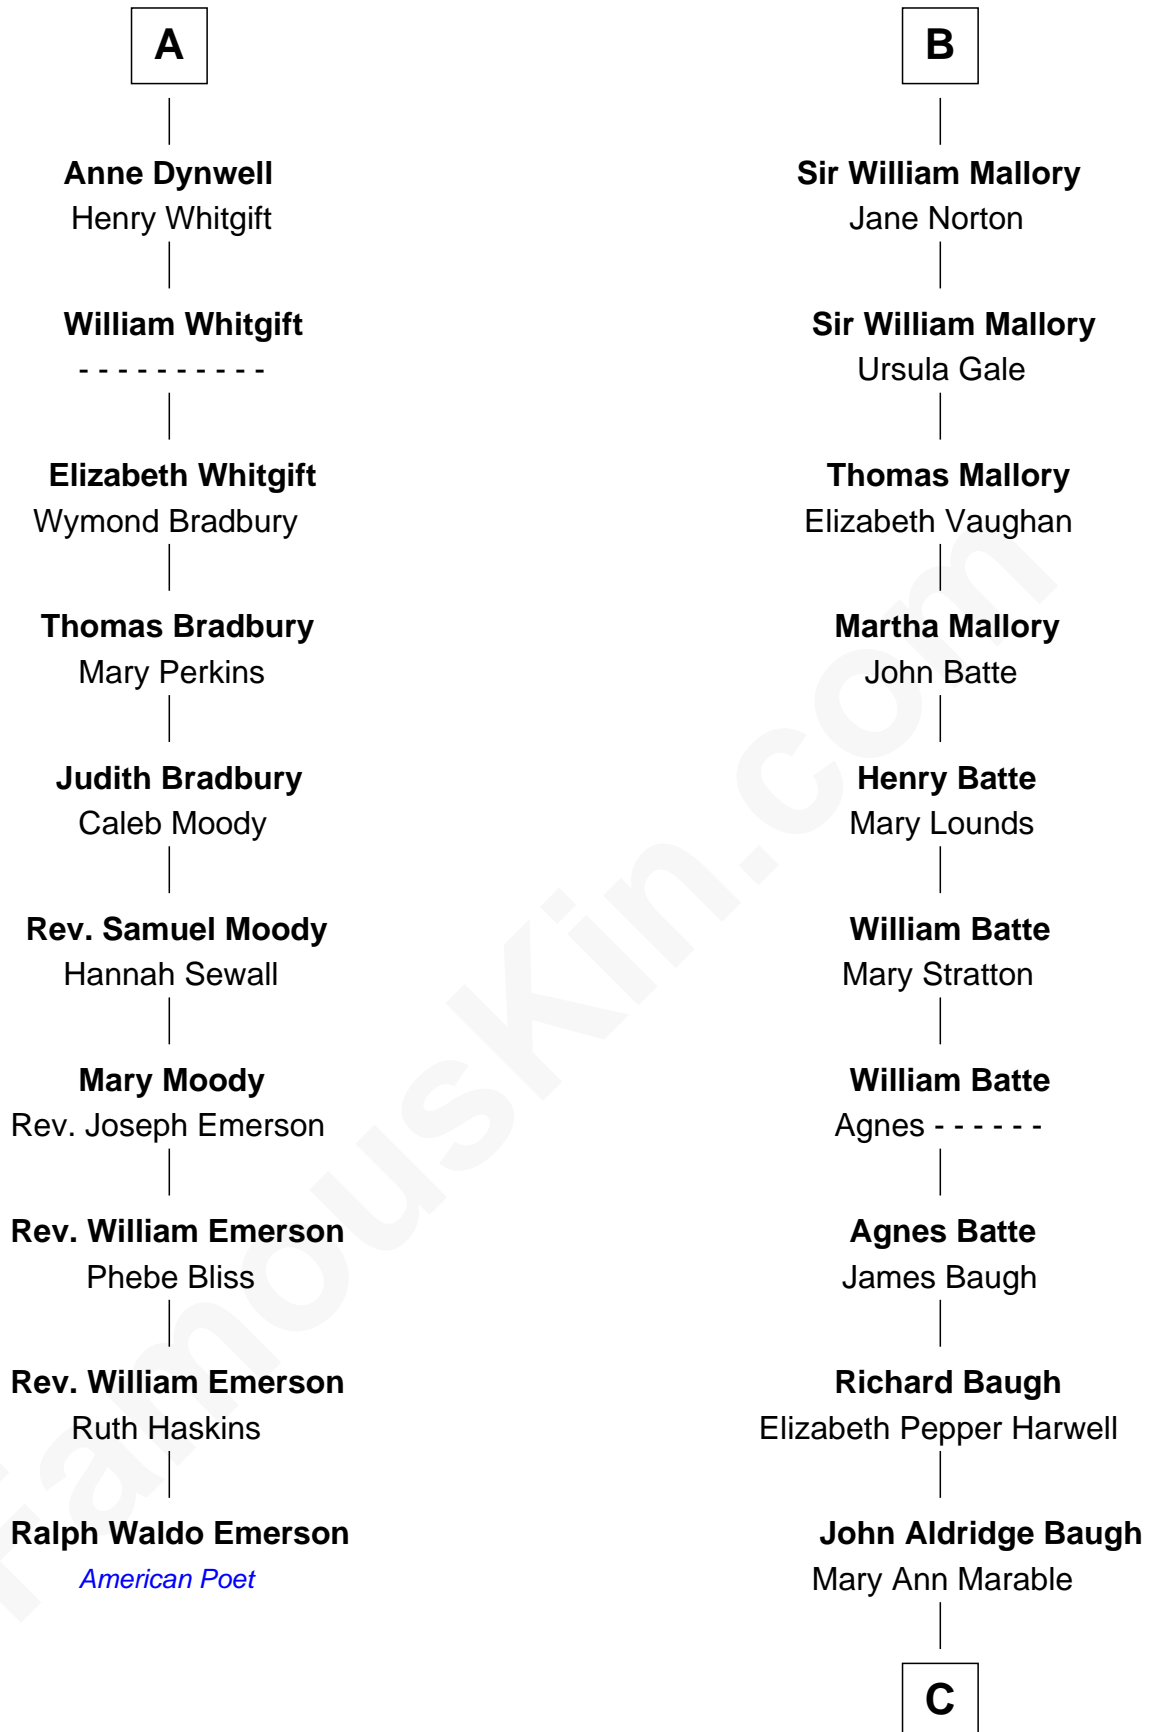

FamousKin.com

Relationship Chart of

Ralph Waldo Emerson

American Poet

16th cousin 3 times removed of

Judy Garland

Singer and Movie Actress

C

Elizabeth Baugh
William Tecumseh Gumm

Francis Avent Gumm
Ethel Marian Milne

Judy Garland
Singer and Movie Actress

FamousKin.com