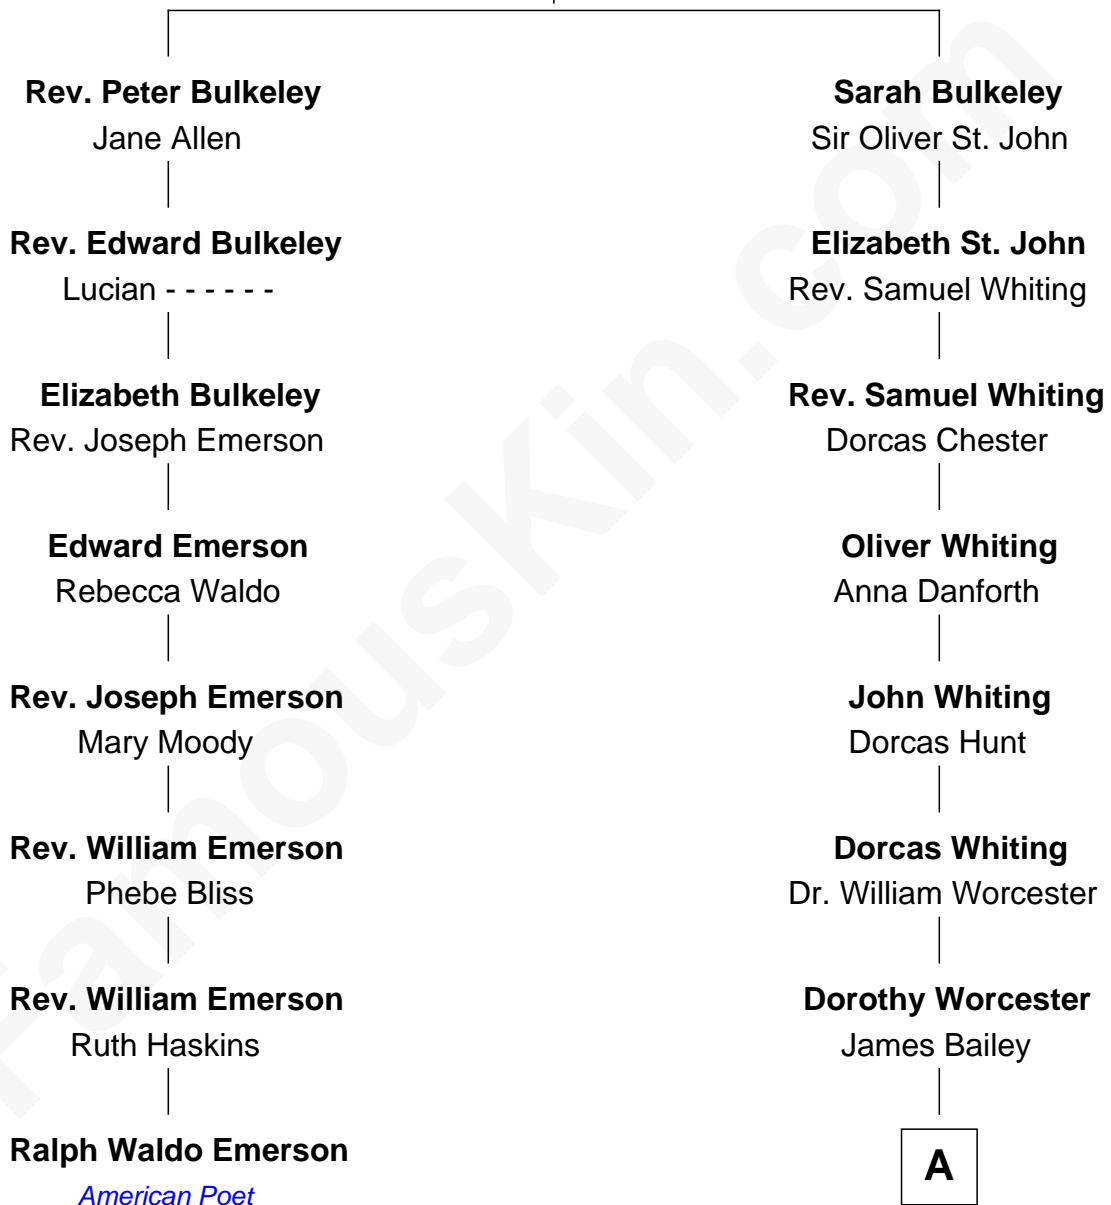

FamousKin.com

Relationship Chart of

Ralph Waldo Emerson

American Poet

7th cousin 4 times removed of

Bette Davis

Movie Actress

Rev. Edward Bulkeley

Olive Irby

A

Benjamin W. Bailey

Latta Hopkins

Harriet Jane Bailey

Charles Otis Thompson

Harriet Eugenia Thompson

William Aaron Favor