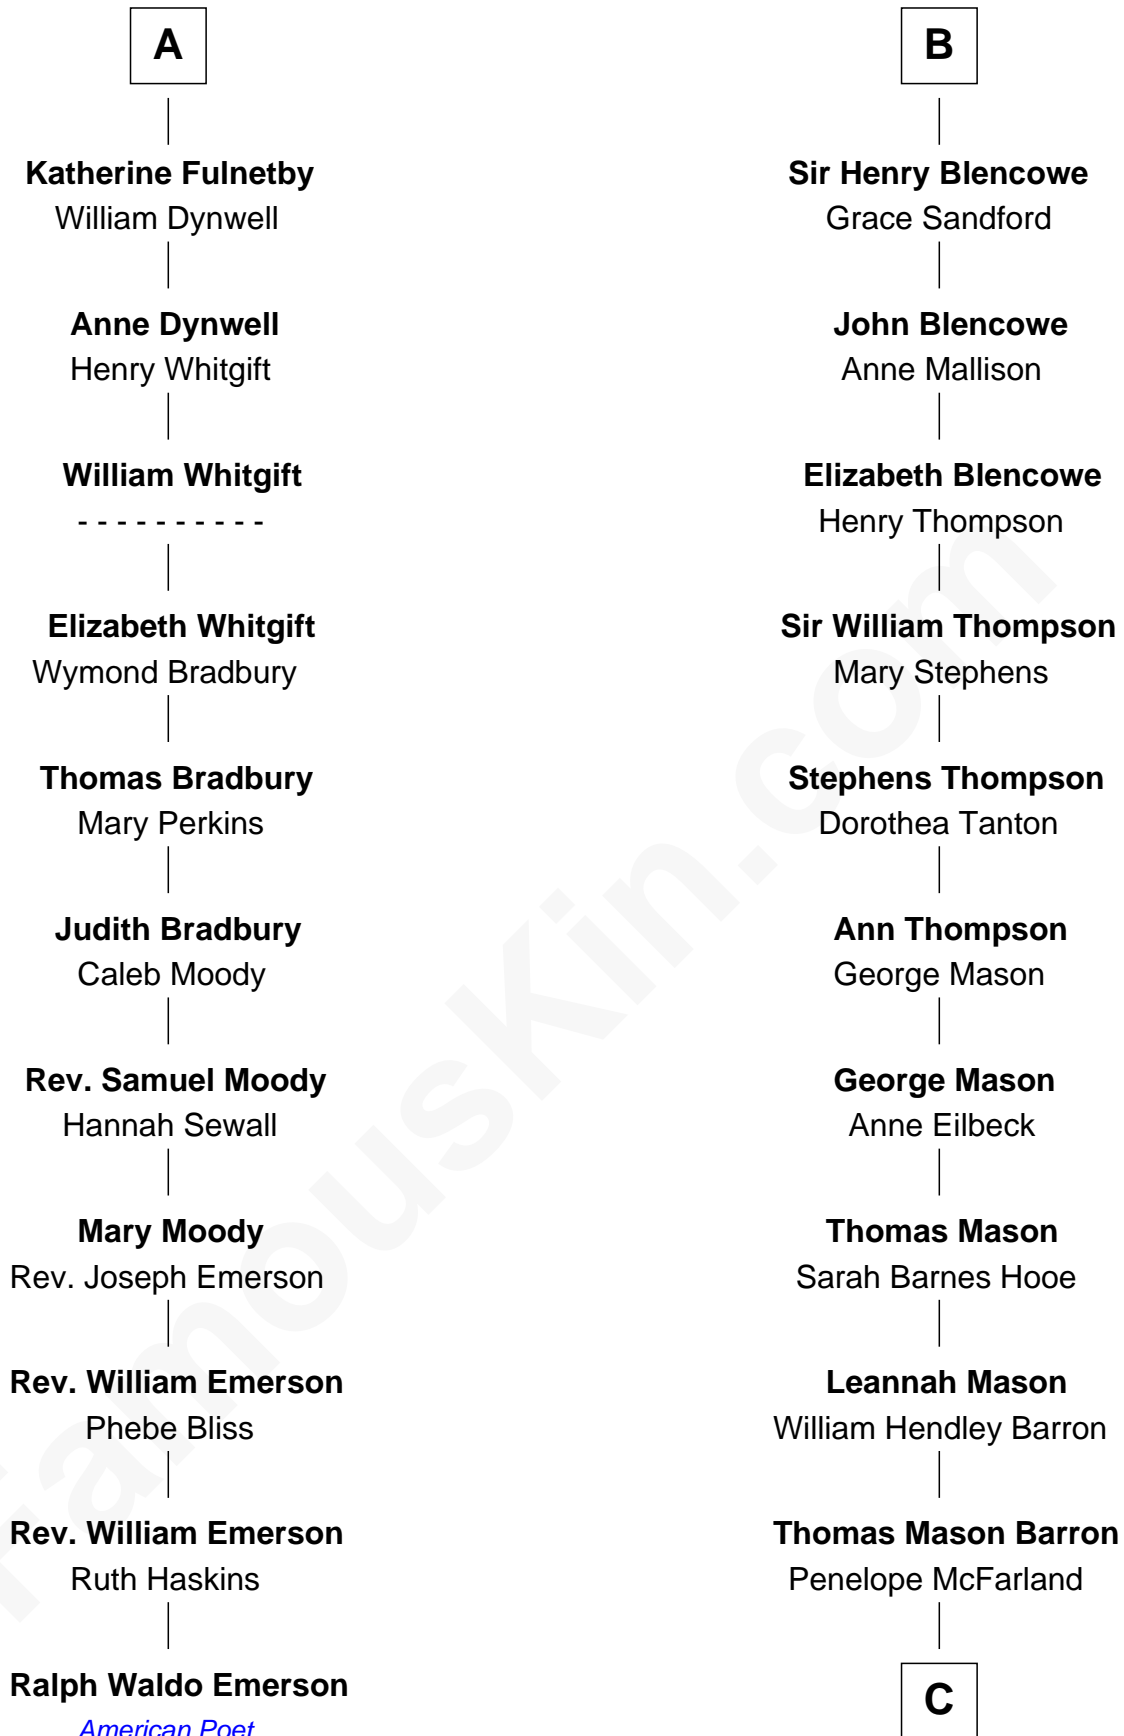

FamousKin.com

Relationship Chart of

Ralph Waldo Emerson

American Poet

17th cousin 4 times removed of

Paris Hilton

Socialite and TV Personality

Sir Maurice de Berkeley

Eve la Zouche

C

William Thomas Barron

Mary Mulligan

Mary Adelaide Barron

Conrad Nicholson Hilton

Barron Hilton

Marilyn June Hawley