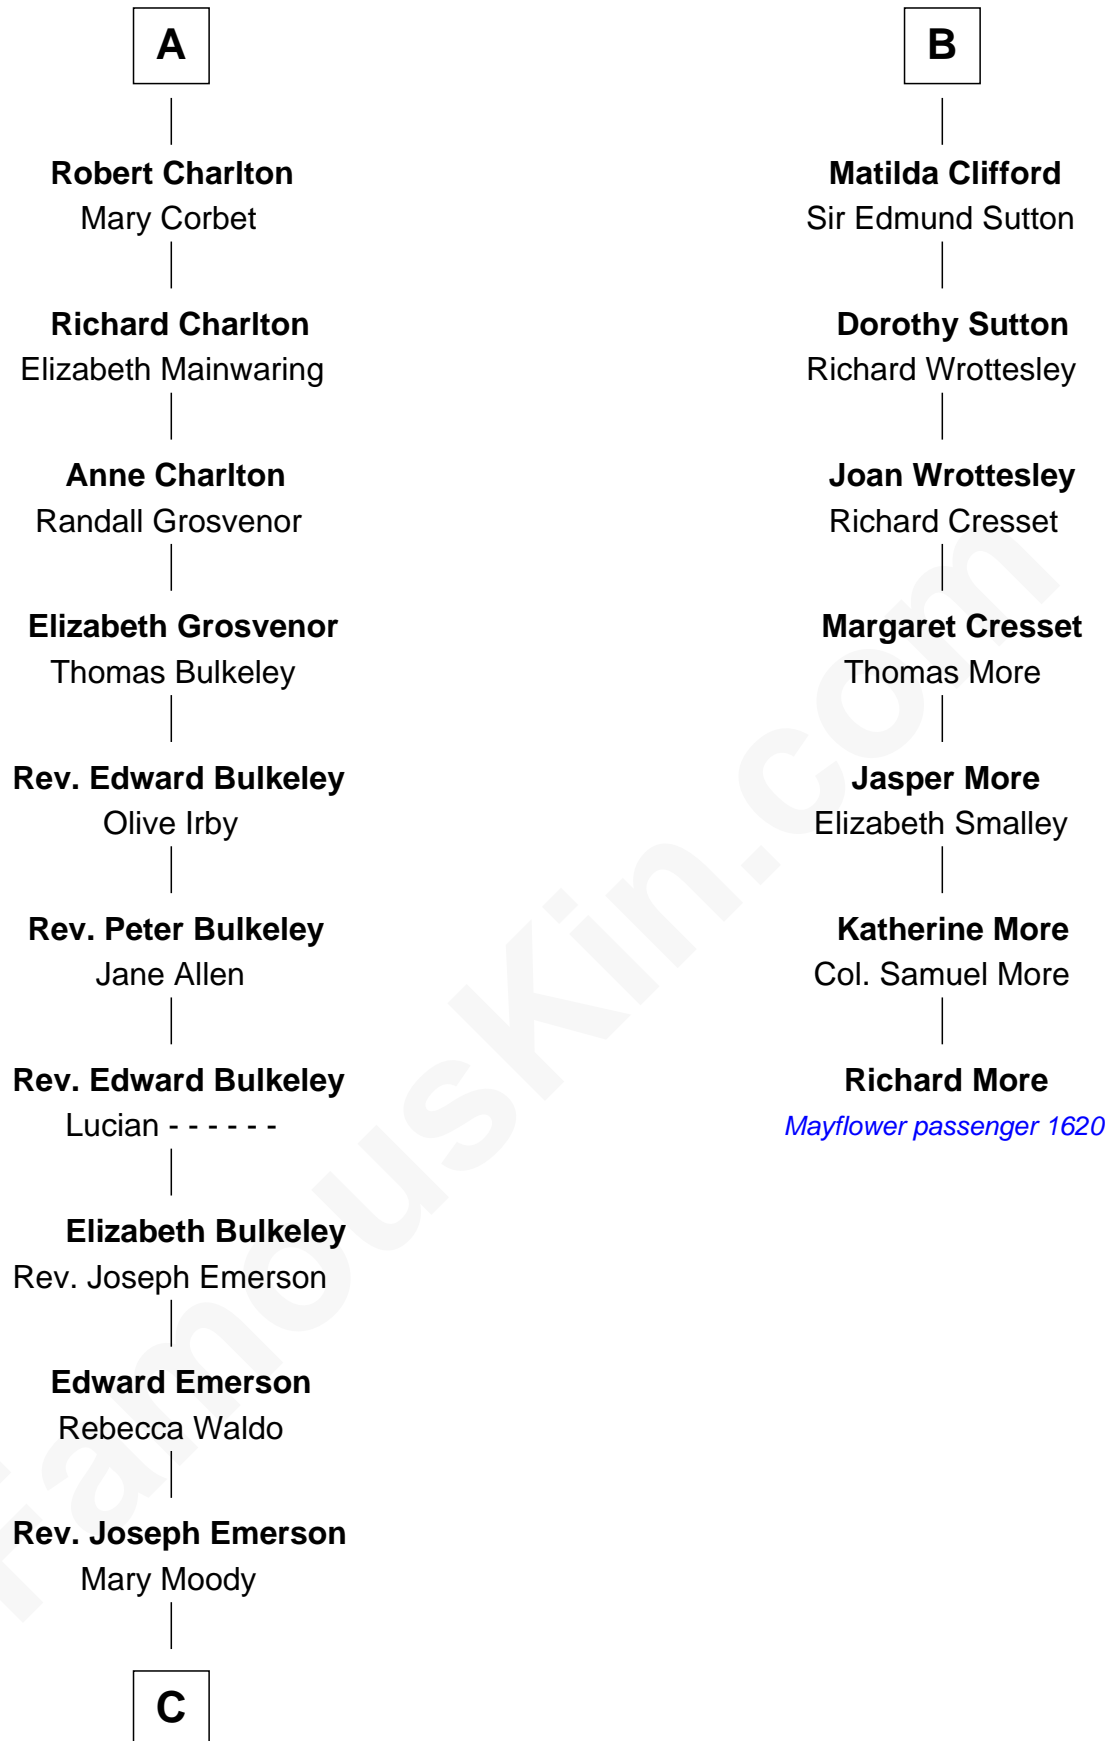

## Relationship Chart of

### Ralph Waldo Emerson

American Poet

MAYFLOWER

13th cousin 6 times removed of

**Richard More**

(c1614 - c1696) Mayflower passenger 1620

**C**

Rev. William Emerson