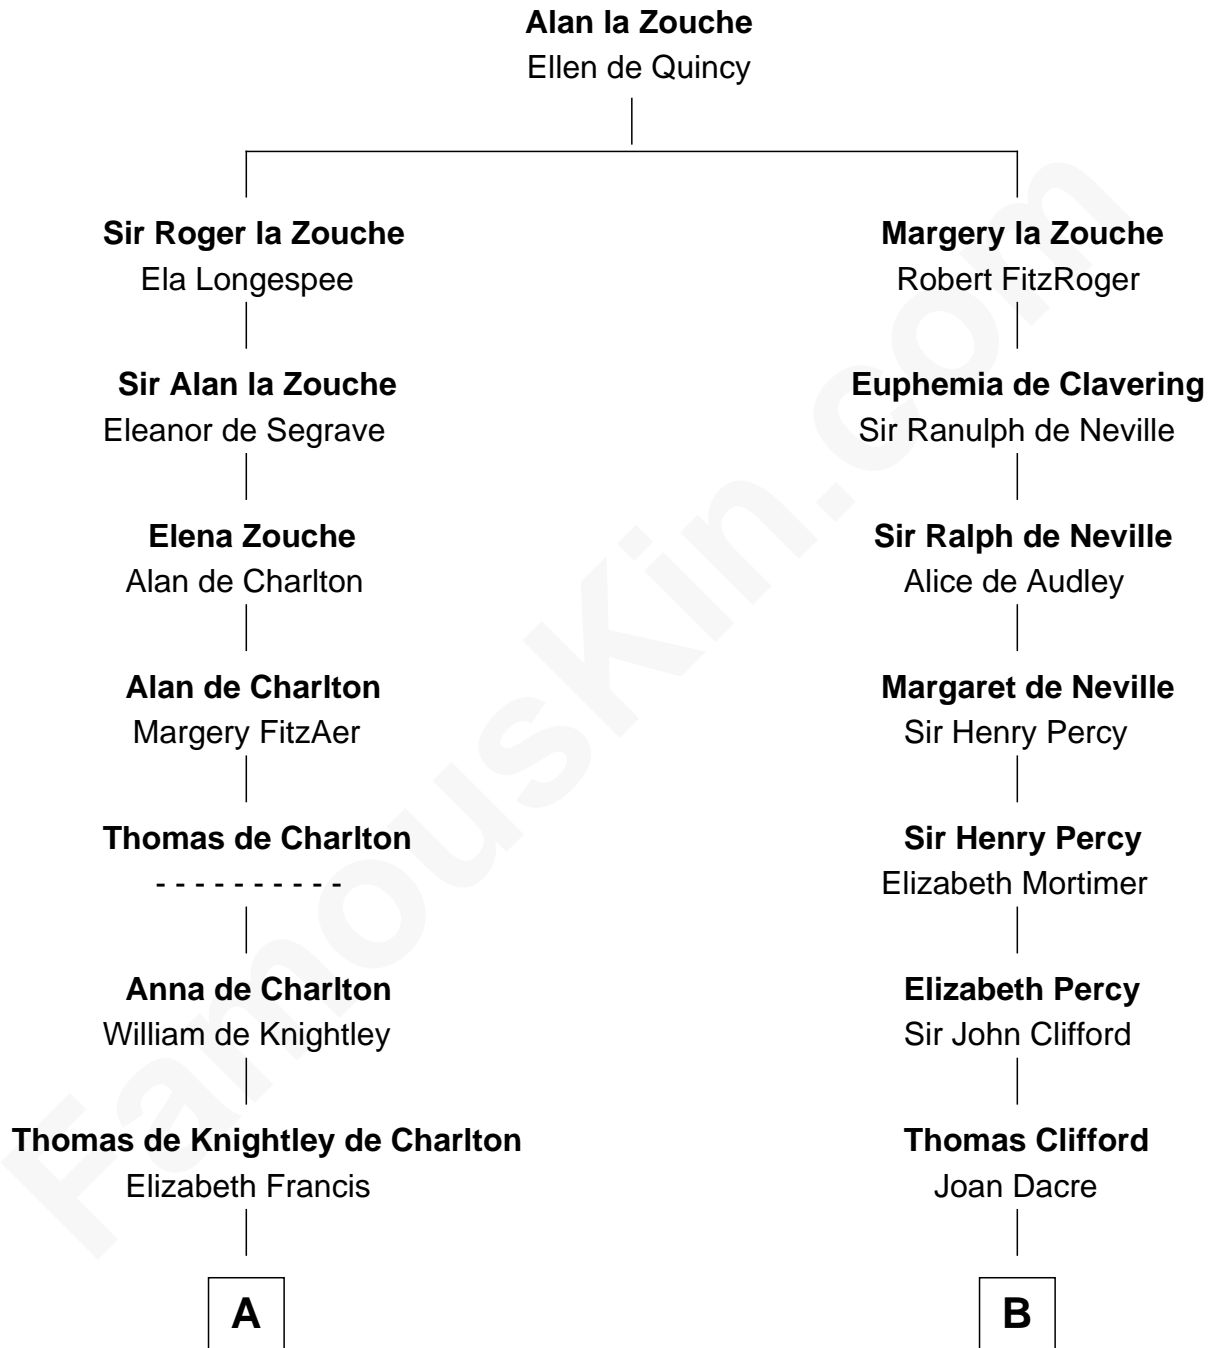

## Relationship Chart of

### Ralph Waldo Emerson

American Poet

MAYFLOWER

13th cousin 6 times removed of

**Richard More**

(c1614 - c1696) Mayflower passenger 1620

**C**

Rev. William Emerson