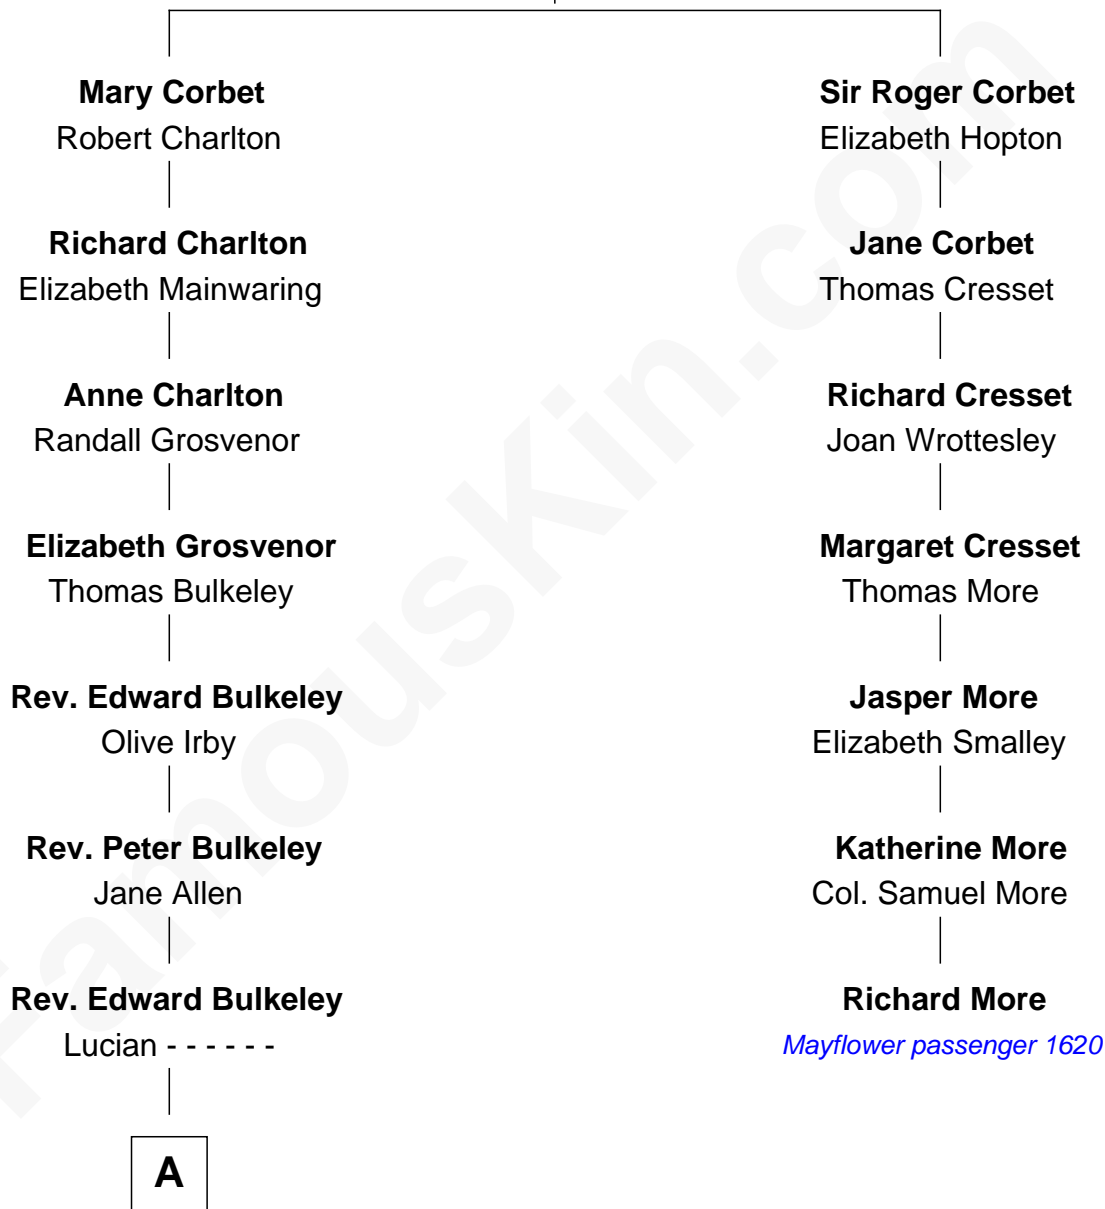

## Relationship Chart of

### Ralph Waldo Emerson

*American Poet*

**MAYFLOWER**

6th cousin 6 times removed of

**Richard More**

*(c1614 - c1696) Mayflower passenger 1620*

**Sir Robert Corbet**

Margaret - - - - -

**A**

**Elizabeth Bulkeley**  
Rev. Joseph Emerson

**Edward Emerson**  
Rebecca Waldo

**Rev. Joseph Emerson**  
Mary Moody

**Rev. William Emerson**  
Phebe Bliss

**Rev. William Emerson**  
Ruth Haskins

**Ralph Waldo Emerson**  
*American Poet*