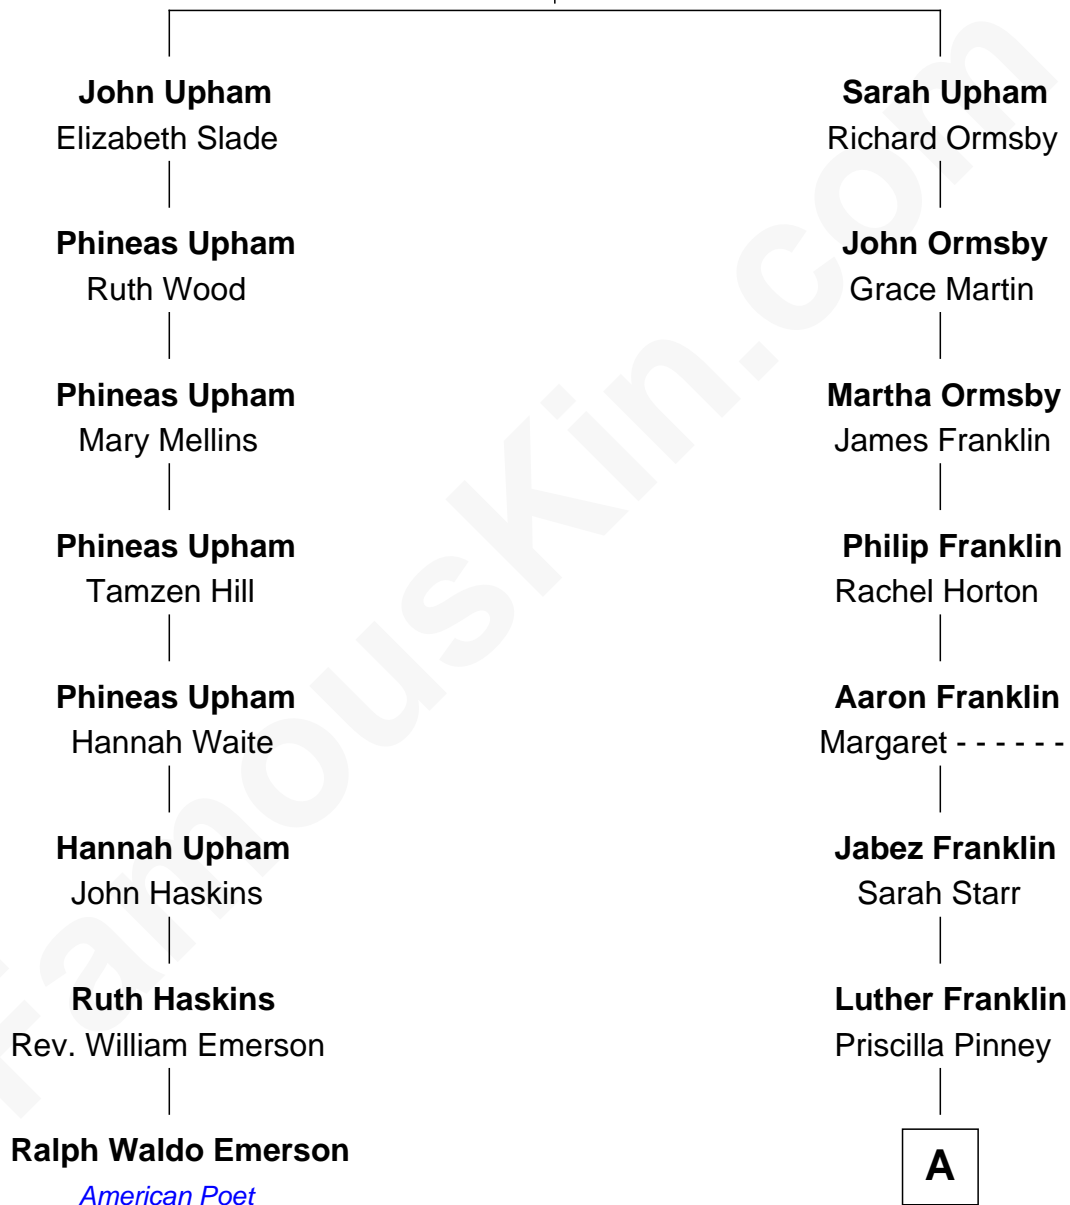

FamousKin.com

Relationship Chart of Ralph Waldo Emerson

American Poet

7th cousin 2 times removed of

Calvin Coolidge

30th U.S. President

Richard Upham

Maria - - - - -

A

Abigail Pinney Franklin

Hiram Dunlap Moor

Victoria Josephine Moor

Col. John Calvin Coolidge

Calvin Coolidge

30th U.S. President

FamousKin.com