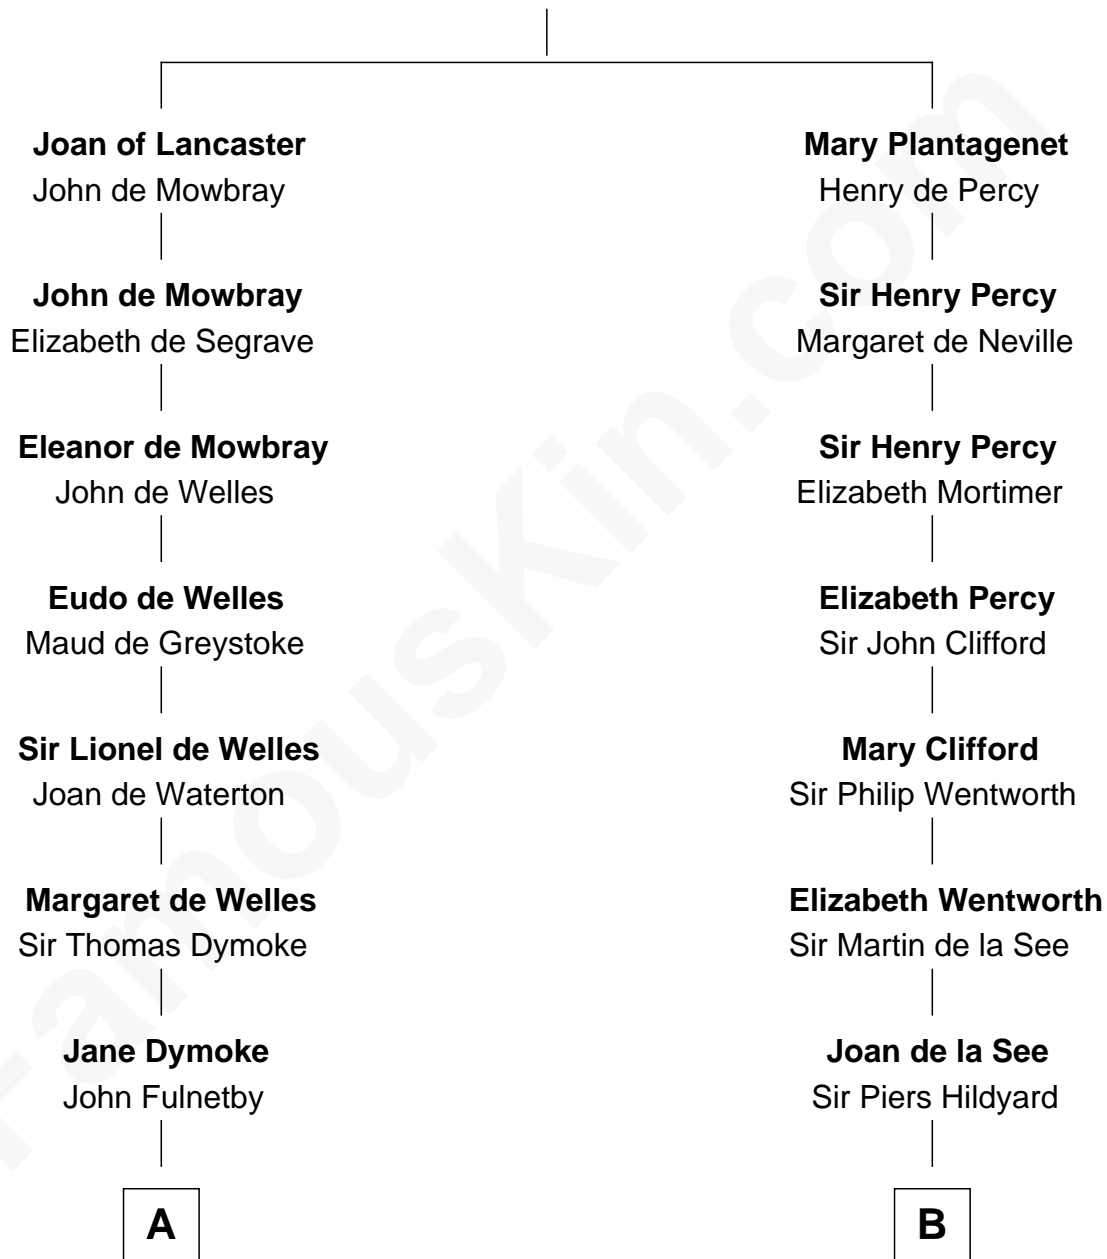

FamousKin.com

Relationship Chart of Ralph Waldo Emerson

American Poet

17th cousin 3 times removed of

Calvin Coolidge

30th U.S. President

Henry Plantagenet

Maud de Chaworth

C

|
Sally Briggs Brown

Israel Chase Brewer

|
Sarah Almeda Brewer

Calvin Galusha Coolidge

|
Col. John Calvin Coolidge

Victoria Josephine Moor

|
Calvin Coolidge

30th U.S. President

FamousKin.com