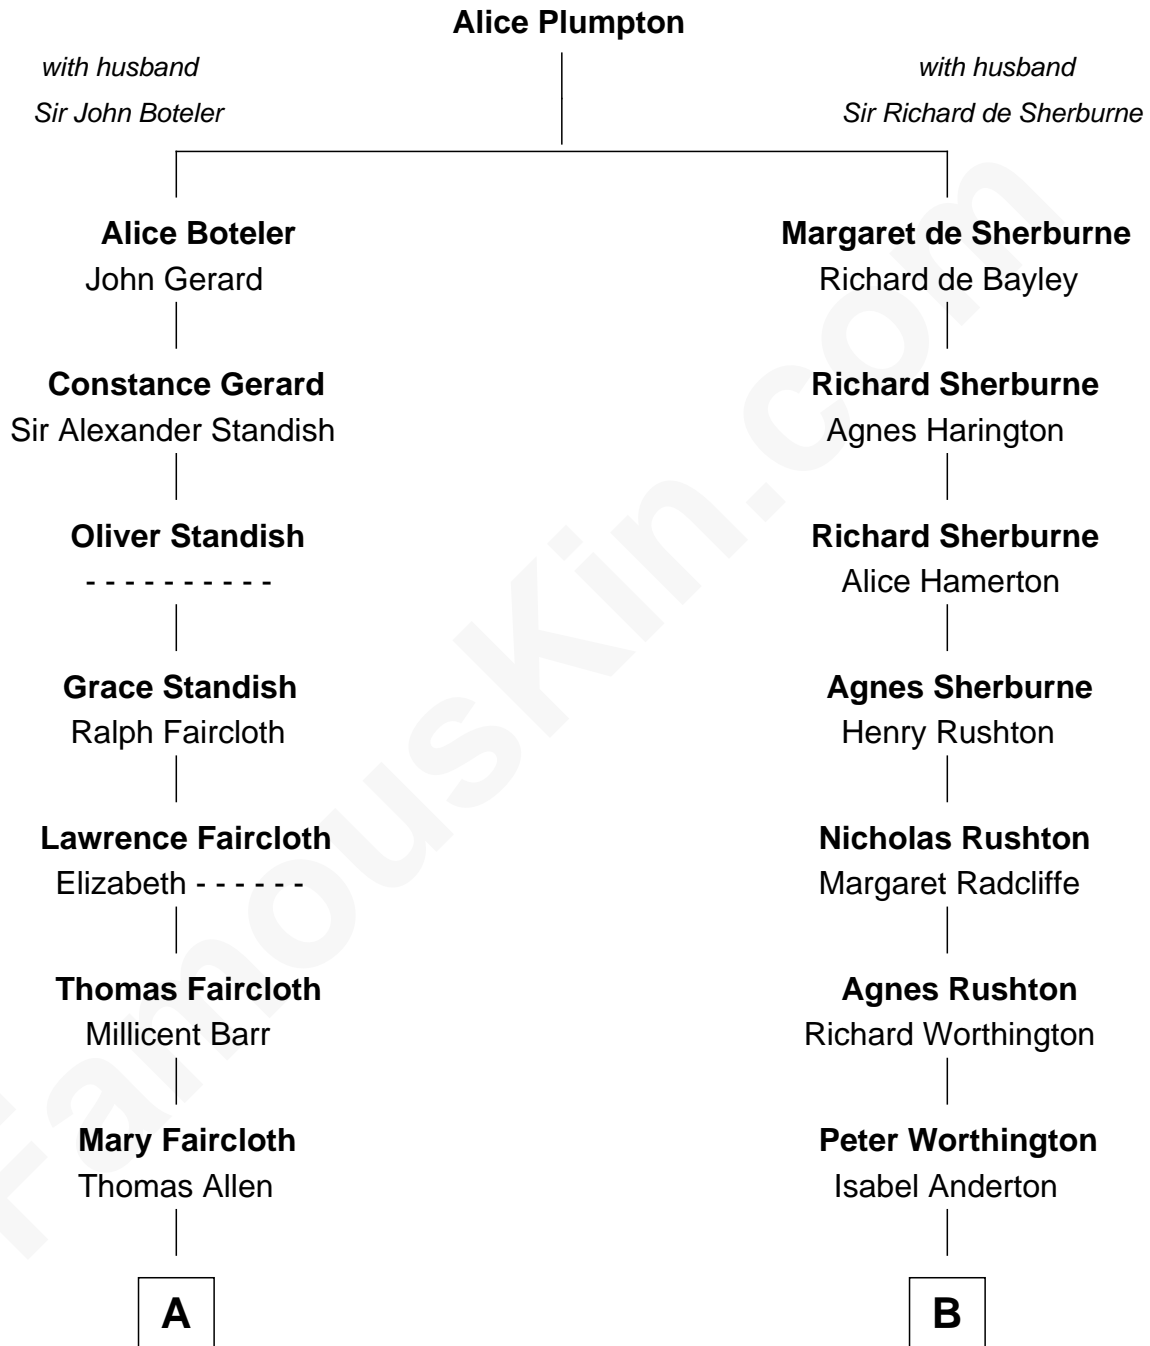

FamousKin.com

Relationship Chart of

Ralph Waldo Emerson

American Poet

14th cousin 4 times removed of

Calvin Coolidge
30th U.S. President

C

Victoria Josephine Moor
Col. John Calvin Coolidge

Calvin Coolidge
30th U.S. President

FamousKin.com