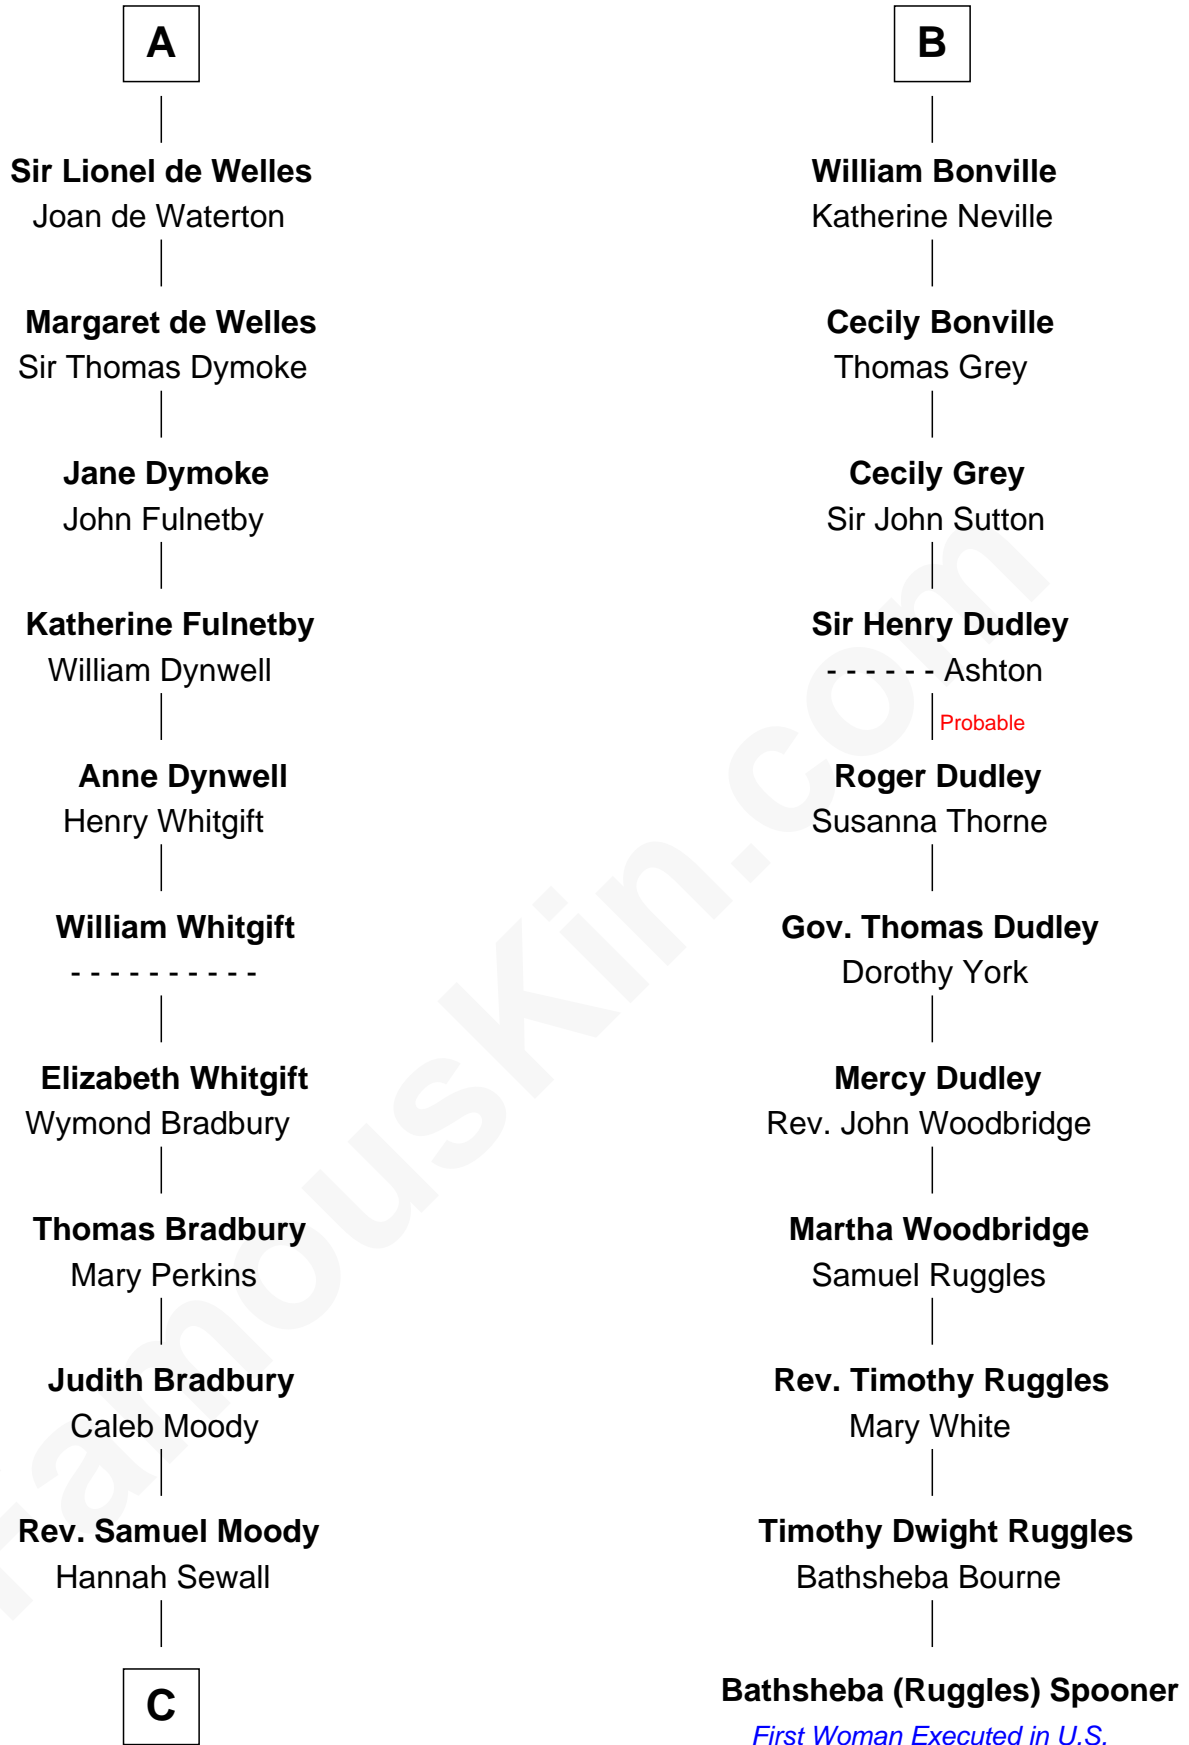

**FamousKin.com**  
**Relationship Chart of**  
**Ralph Waldo Emerson**  
*American Poet*

17th cousin 3 times removed of

**Bathsheba (Ruggles) Spooner**

*First woman executed for murder in U.S. by non-British government*

**C**

FamousKin.com