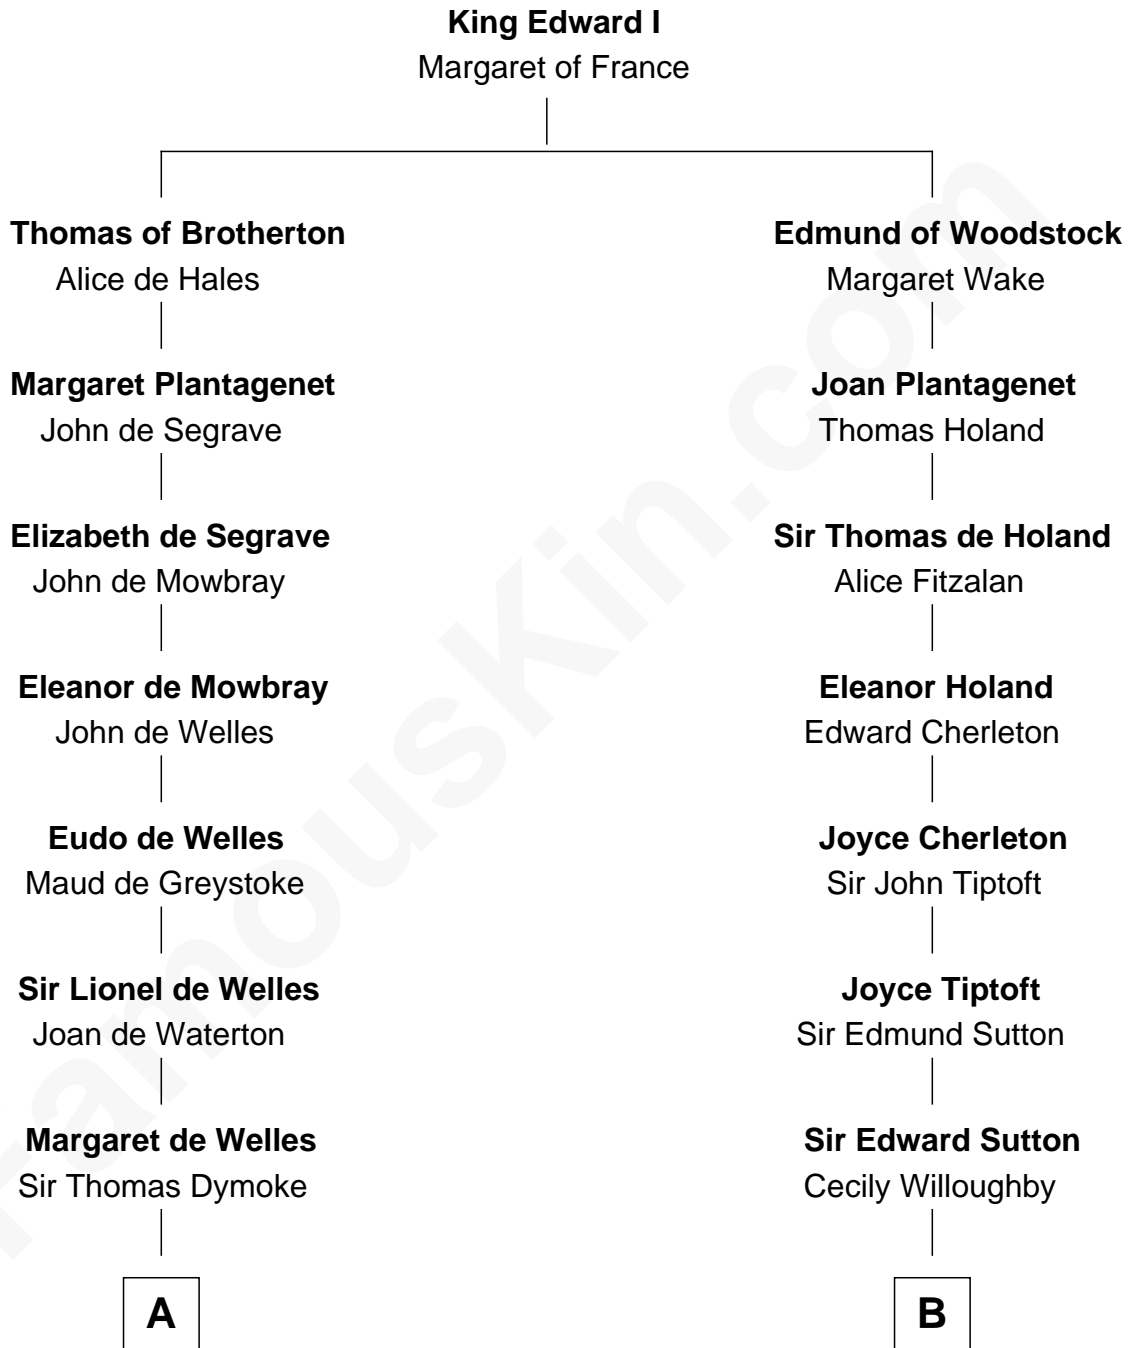

FamousKin.com

Relationship Chart of

Ralph Waldo Emerson

American Poet

15th cousin 3 times removed of

Bathsheba (Ruggles) Spooner

First woman executed for murder in U.S. by non-British government

C