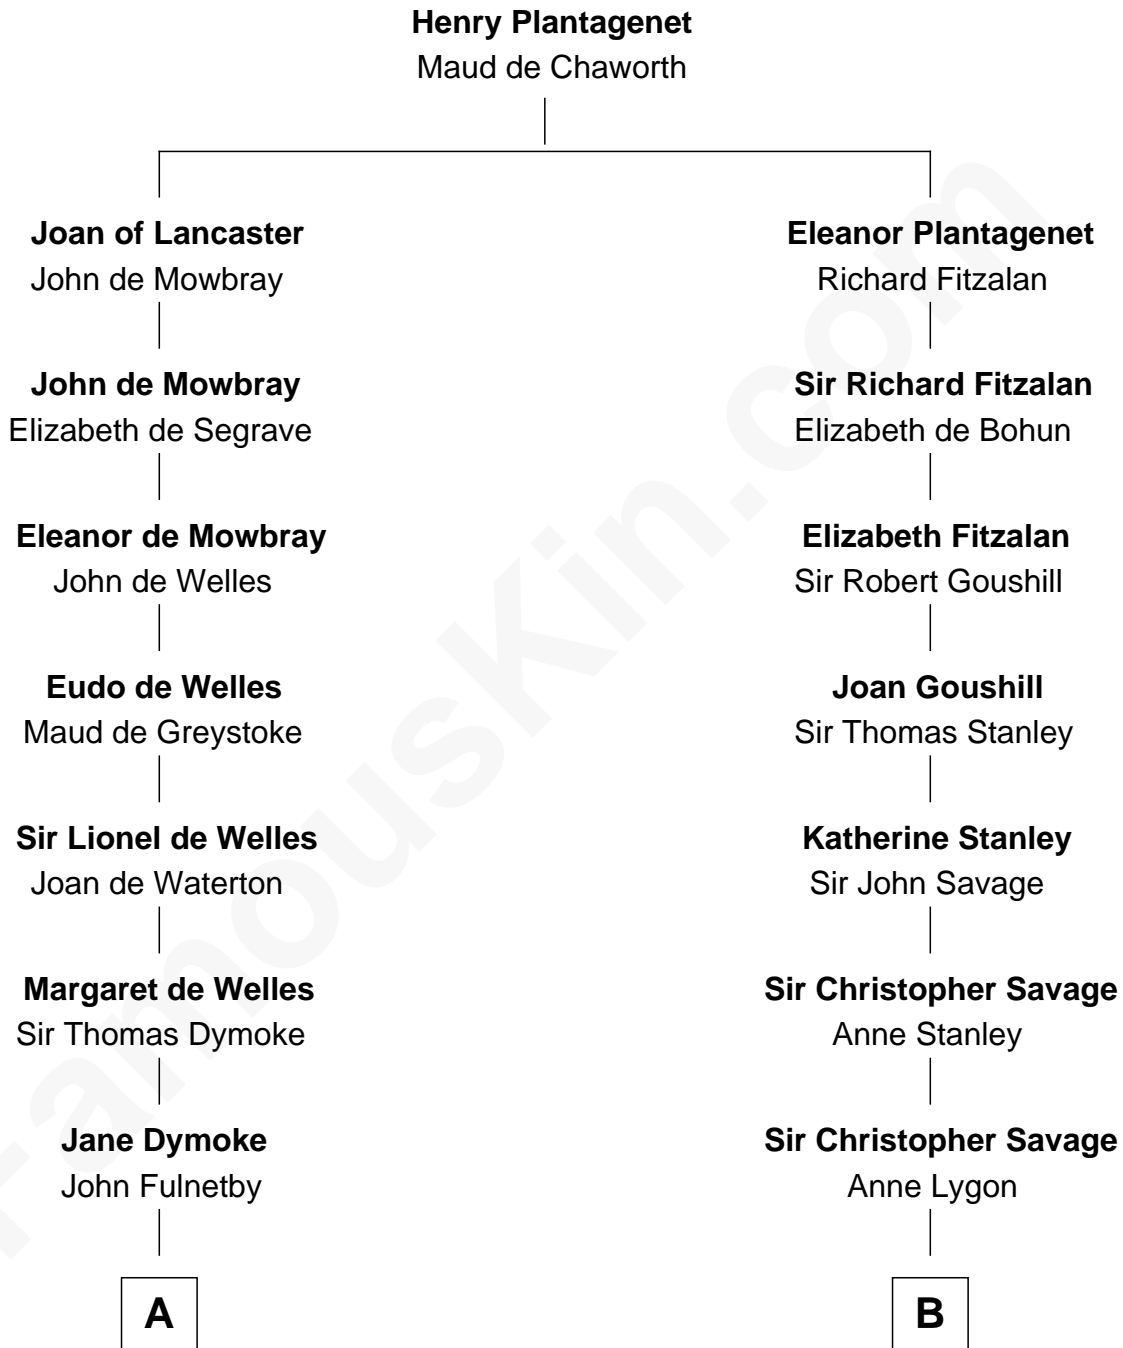

FamousKin.com
Relationship Chart of
Ralph Waldo Emerson
American Poet

17th cousin 2 times removed of

Adlai Stevenson II
31st Governor of Illinois

C

Letitia Green

Adlai Ewing Stevenson

Lewis Green Stevenson

Helen Louise Davis

Adlai Stevenson II

31st Governor of Illinois

FamousKin.com