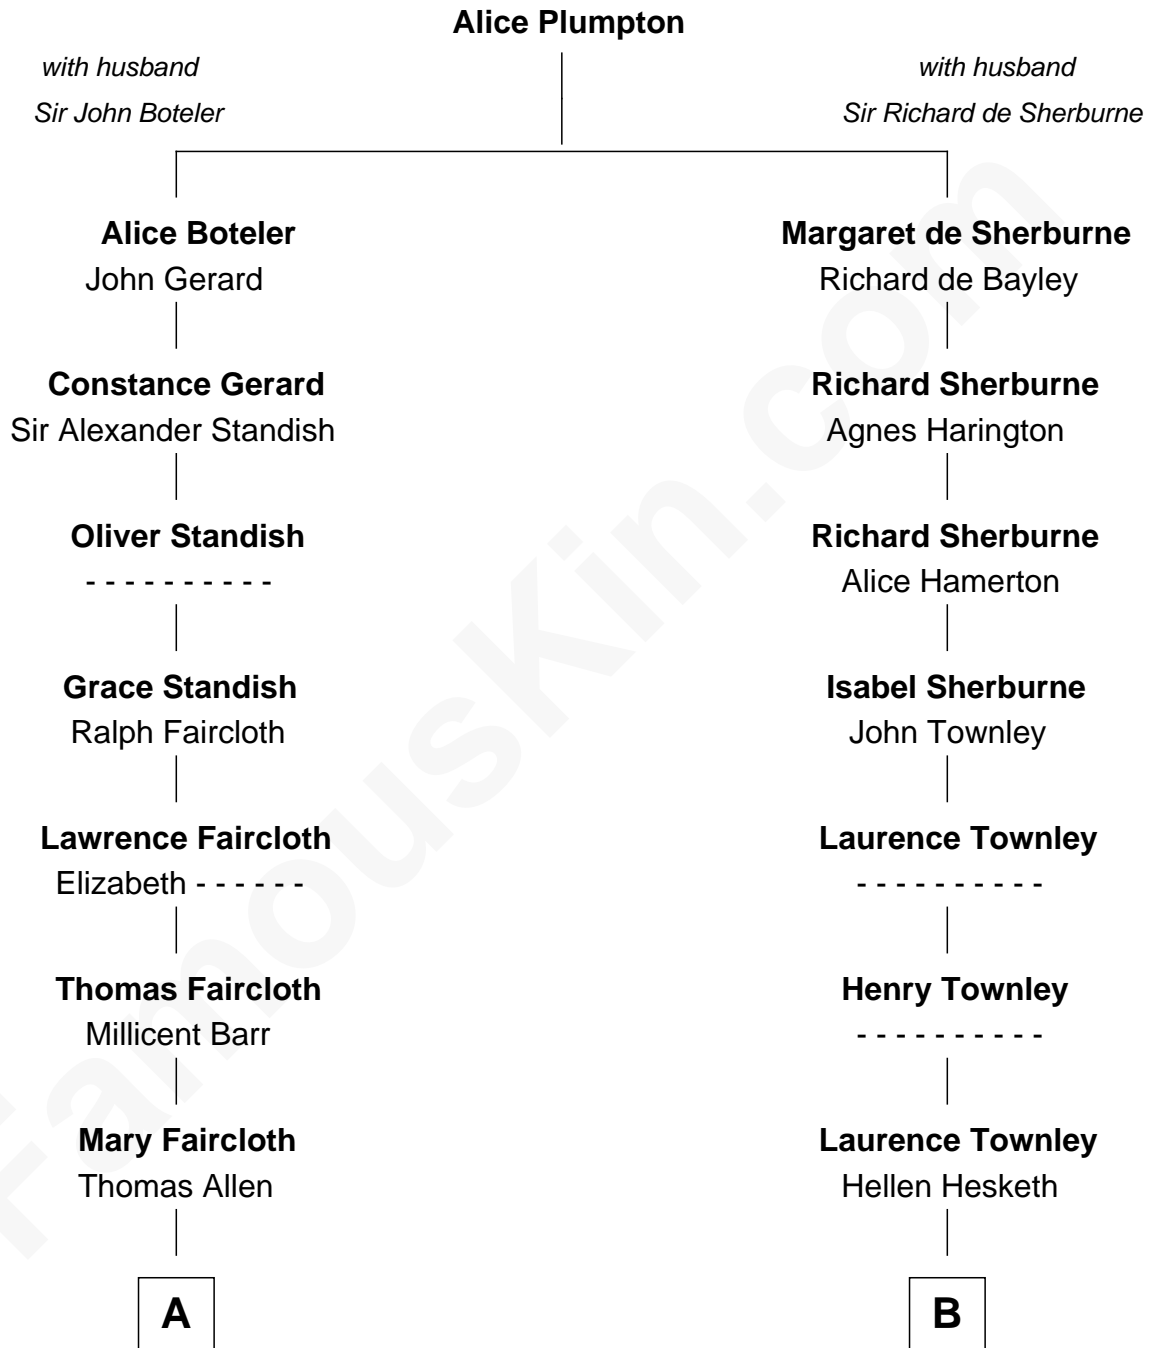

FamousKin.com

Relationship Chart of

Ralph Waldo Emerson

American Poet

14th cousin 5 times removed of

Adlai Stevenson II
31st Governor of Illinois

C

—
Letitia Green

Adlai Ewing Stevenson

—
Lewis Green Stevenson

Helen Louise Davis

—
Adlai Stevenson II

31st Governor of Illinois

FamousKin.com