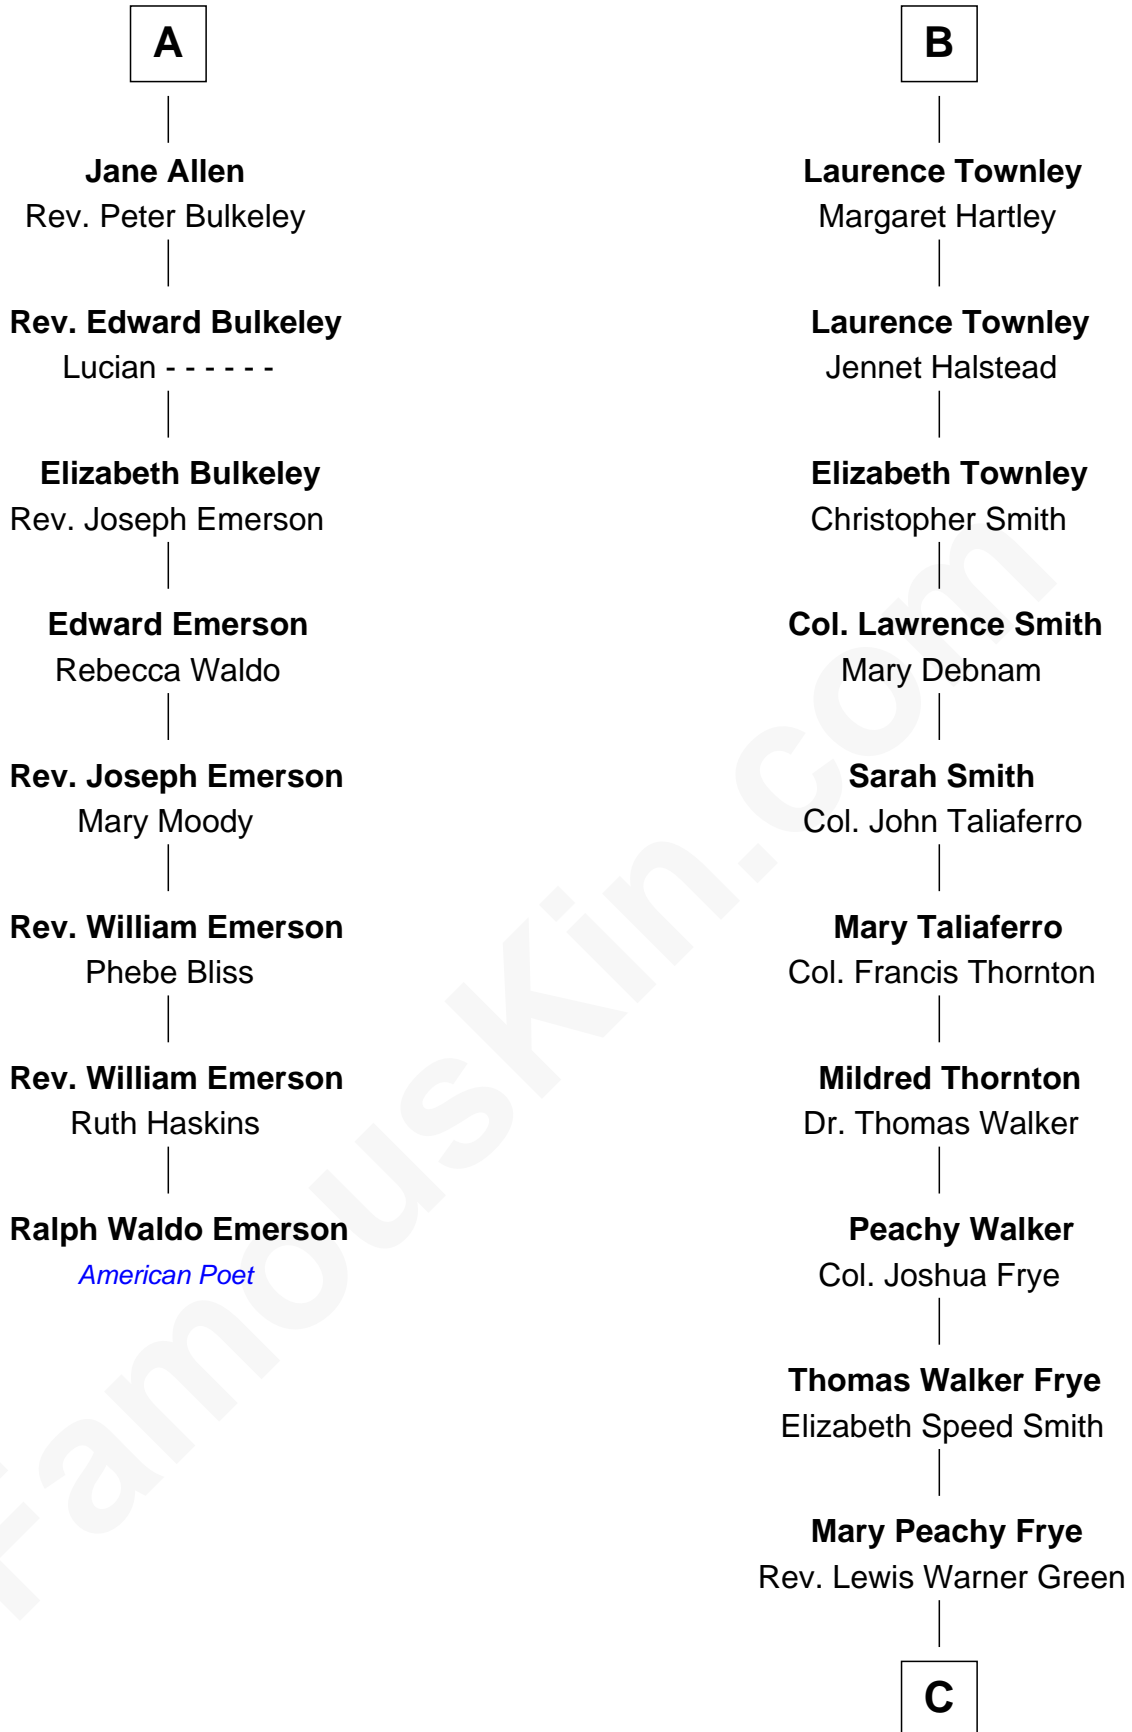

FamousKin.com

Relationship Chart of

Ralph Waldo Emerson

American Poet

14th cousin 5 times removed of

Adlai Stevenson II
31st Governor of Illinois

C

—
Letitia Green

Adlai Ewing Stevenson

—
Lewis Green Stevenson

Helen Louise Davis

—
Adlai Stevenson II

31st Governor of Illinois

FamousKin.com