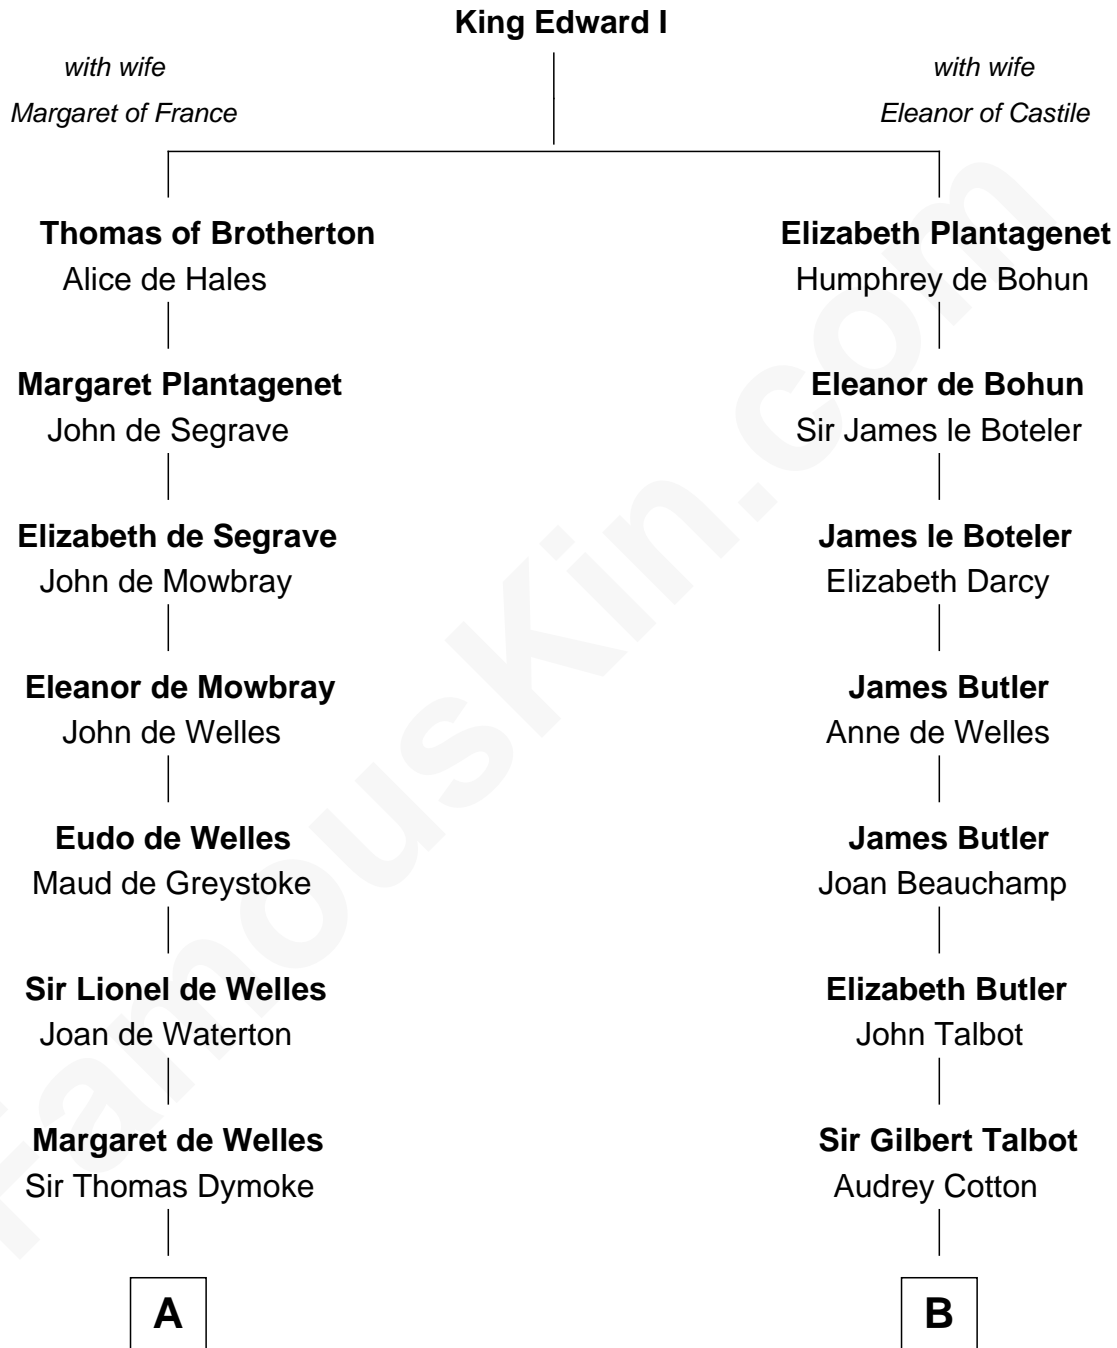

FamousKin.com
Relationship Chart of
Ralph Waldo Emerson
American Poet

18th cousin 2 times removed of
Norman Rockwell
American Artist

C

Rev. William Emerson

Ruth Haskins

Ralph Waldo Emerson

American Poet

D

Samuel Darling Rockwell

Orilla Janes Sherman

John William Rockwell

Phebe Boyce Waring

Jarvis Waring Rockwell

Anne Mary Hill

Norman Rockwell

American Artist