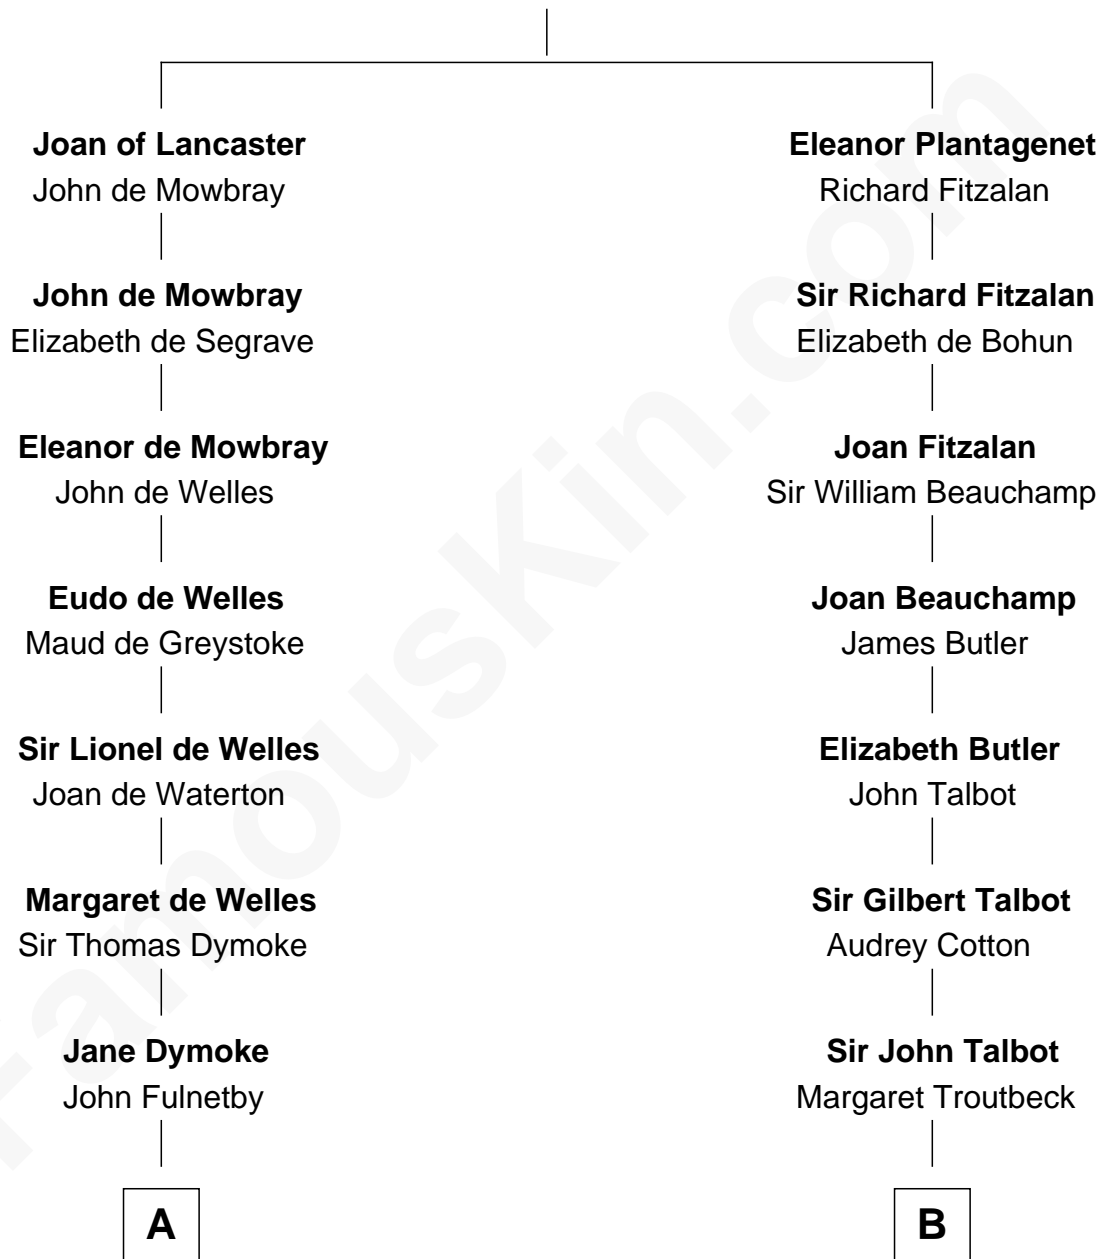

FamousKin.com

Relationship Chart of

Ralph Waldo Emerson

American Poet

17th cousin 2 times removed of

Norman Rockwell

American Artist

Henry Plantagenet

Maud de Chaworth

C

John William Rockwell

Phebe Boyce Waring

Jarvis Waring Rockwell

Anne Mary Hill

Norman Rockwell

American Artist