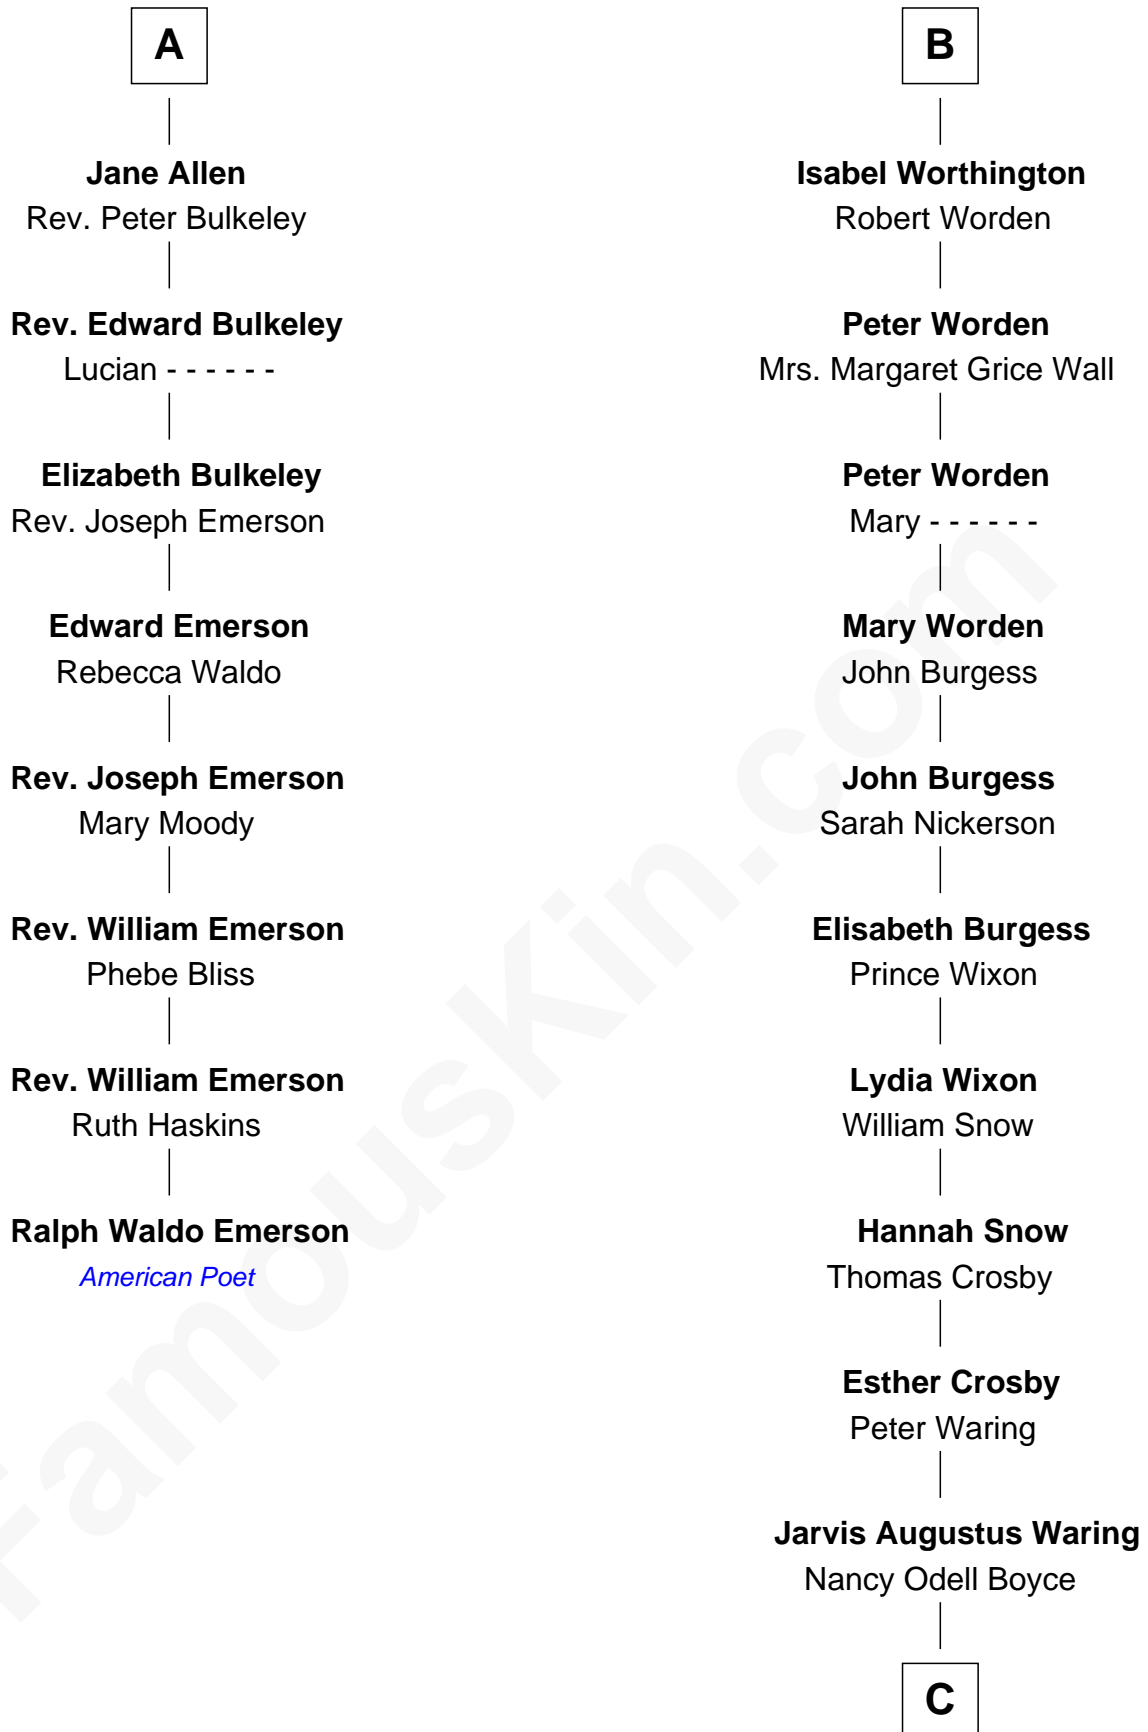

FamousKin.com

Relationship Chart of

Ralph Waldo Emerson

American Poet

14th cousin 5 times removed of

Norman Rockwell
American Artist

C

Phebe Boyce Waring
John William Rockwell

Jarvis Waring Rockwell
Anne Mary Hill

Norman Rockwell
American Artist

FamousKin.com