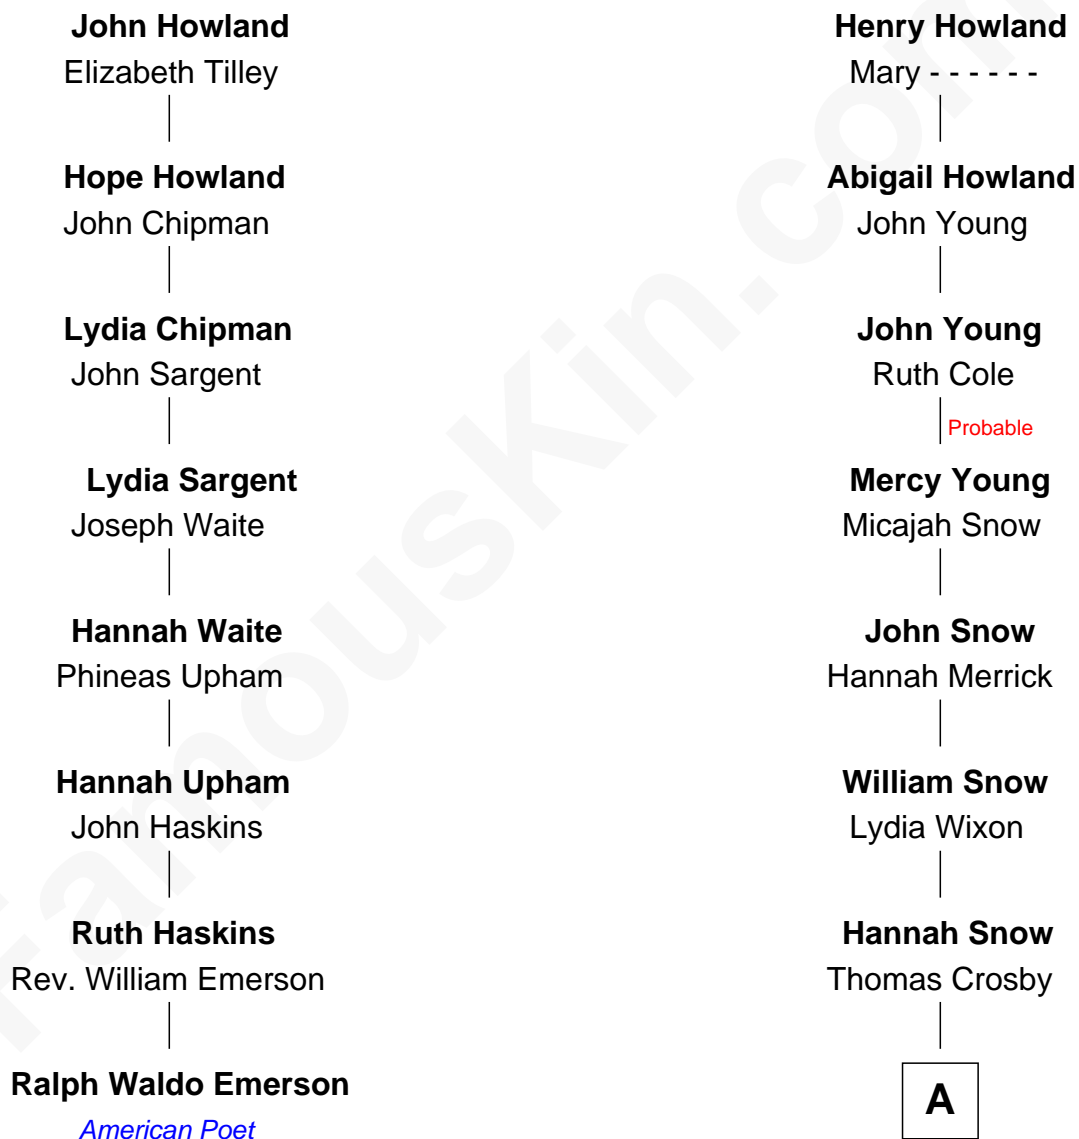

Henry Howland

Margaret - - - - -