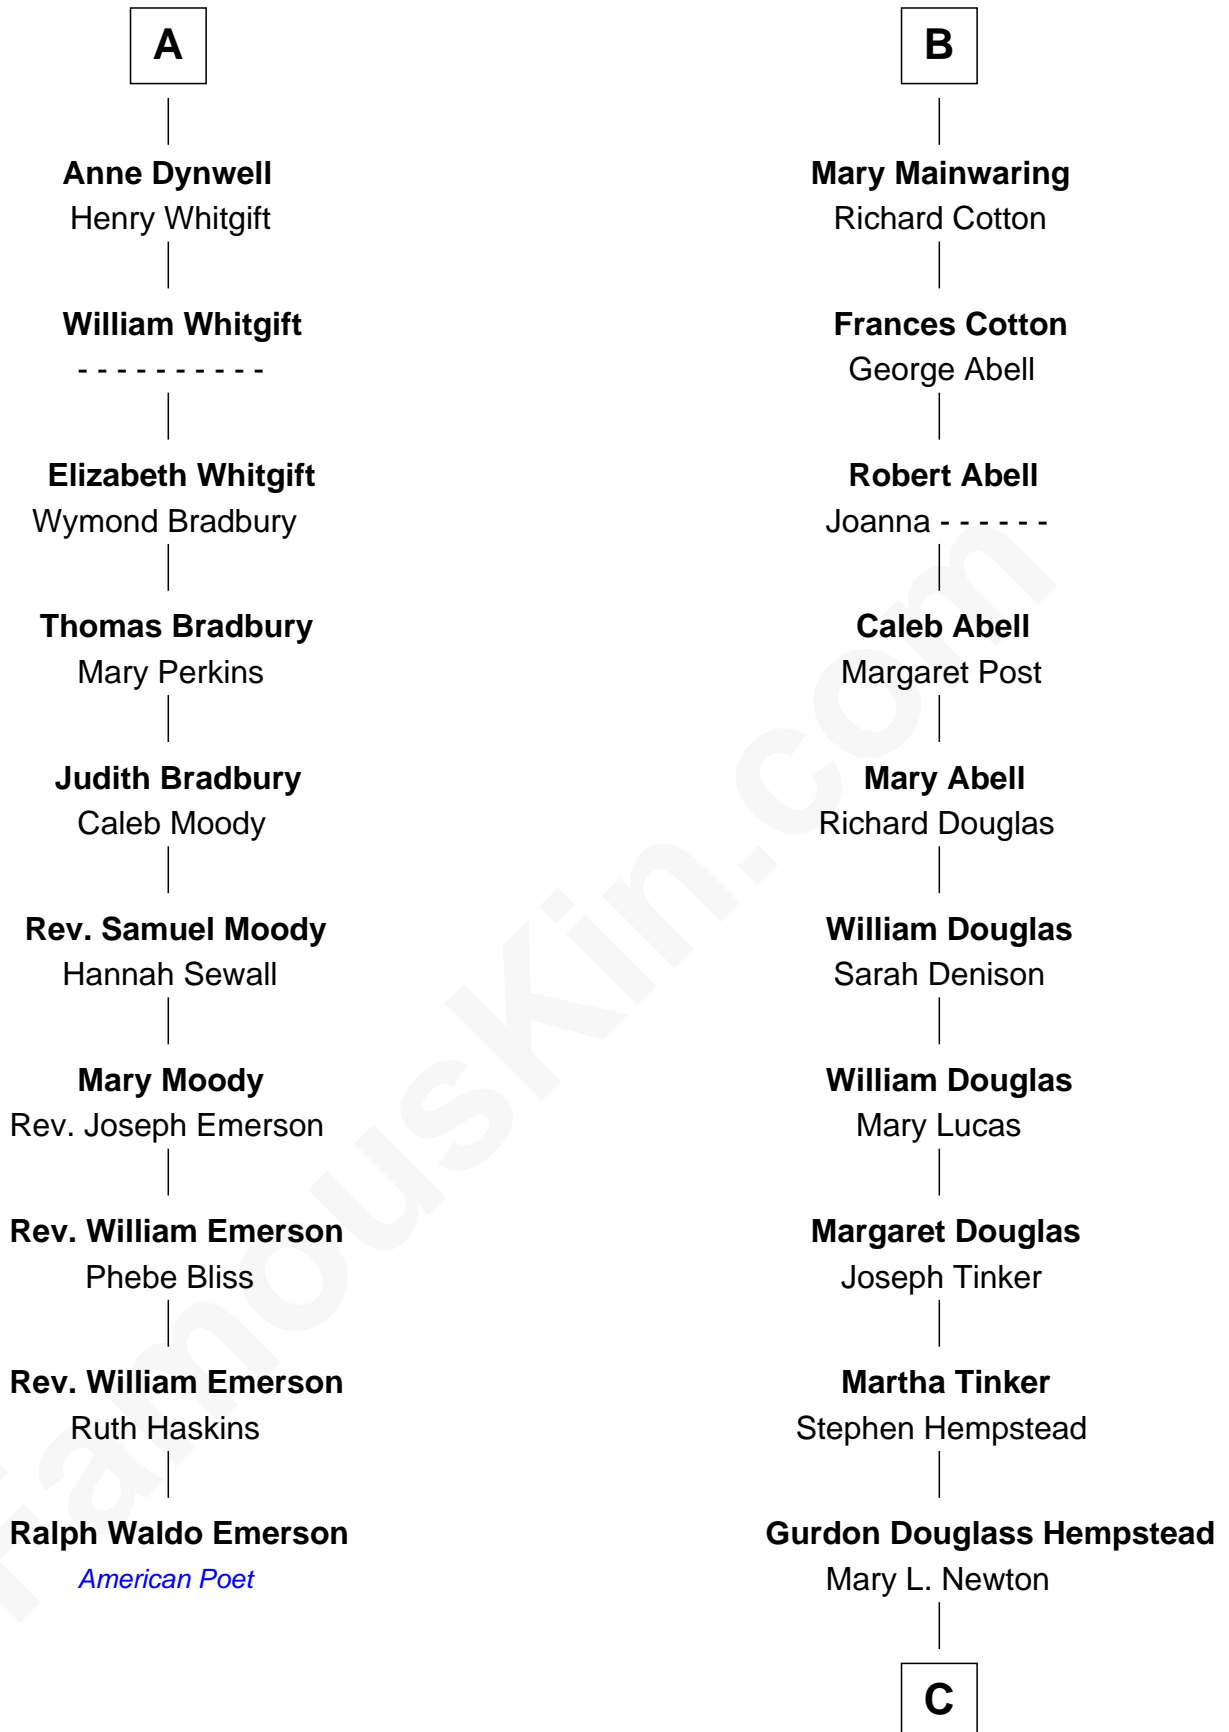

FamousKin.com

Relationship Chart of Ralph Waldo Emerson

American Poet

16th cousin 5 times removed of

Richard Gere

Movie Actor

Sir Thomas de Beauchamp

Katherine de Mortimer

C

Julia Anne Hempstead

Elisha Thomas Tiffany

Nelson Leroy Tiffany

Evaline Harriet Williams

William Stanton Tiffany

Anna Rebecca Stevens

Doris Anna Tiffany