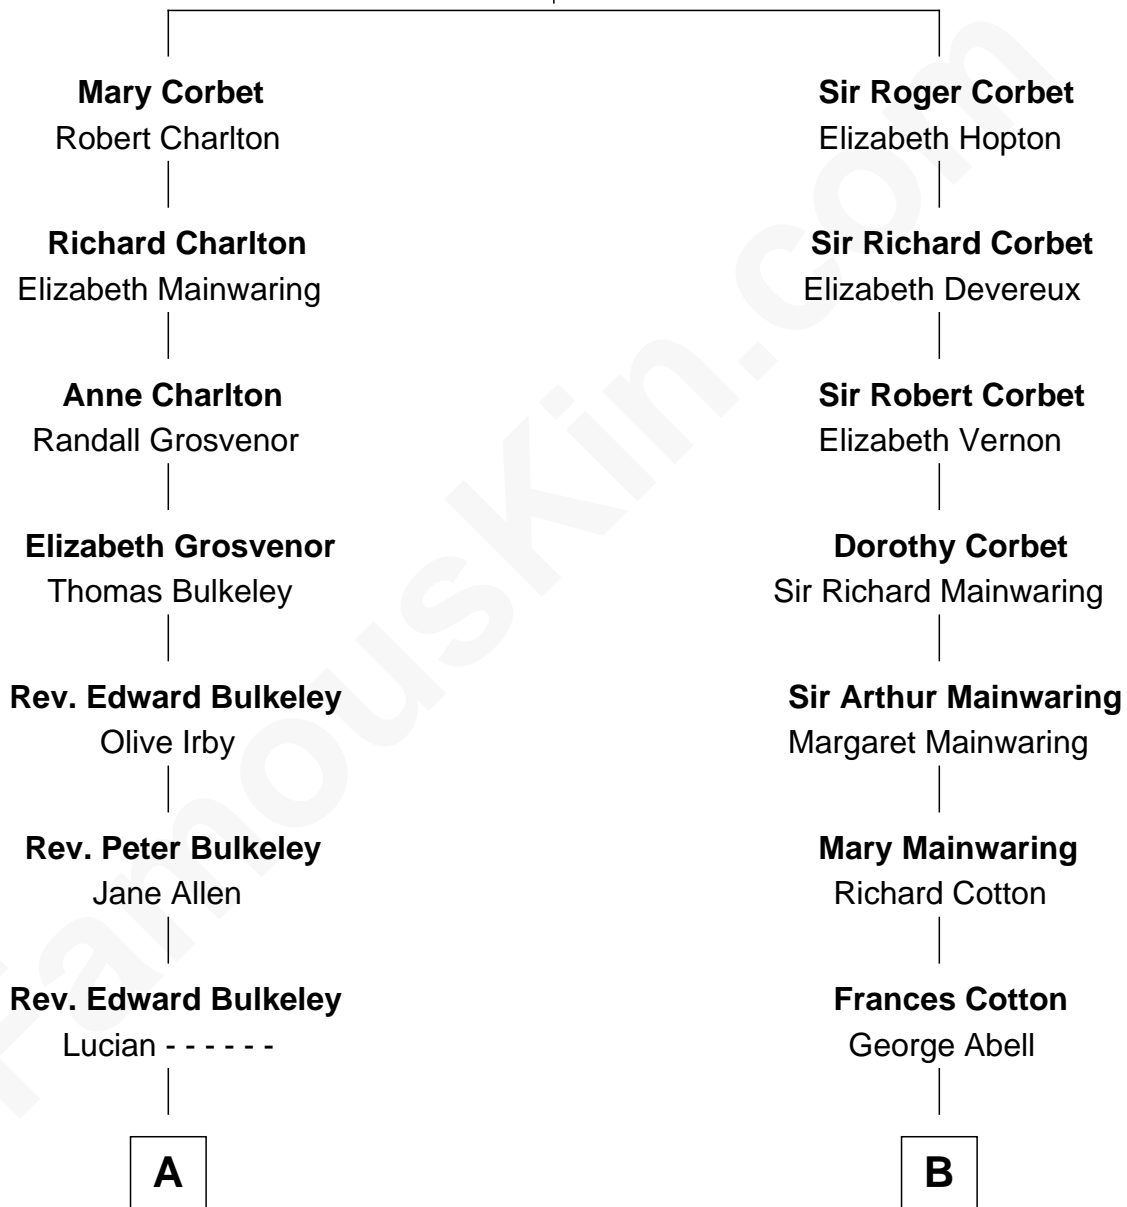

FamousKin.com
Relationship Chart of
Ralph Waldo Emerson
American Poet

12th cousin 7 times removed of
Richard Gere
Movie Actor

Sir Robert Corbet
 Margaret - - - - -

C

William Stanton Tiffany
Anna Rebecca Stevens

Doris Anna Tiffany
Homer George Gere

Richard Gere
Movie Actor

FamousKin.com