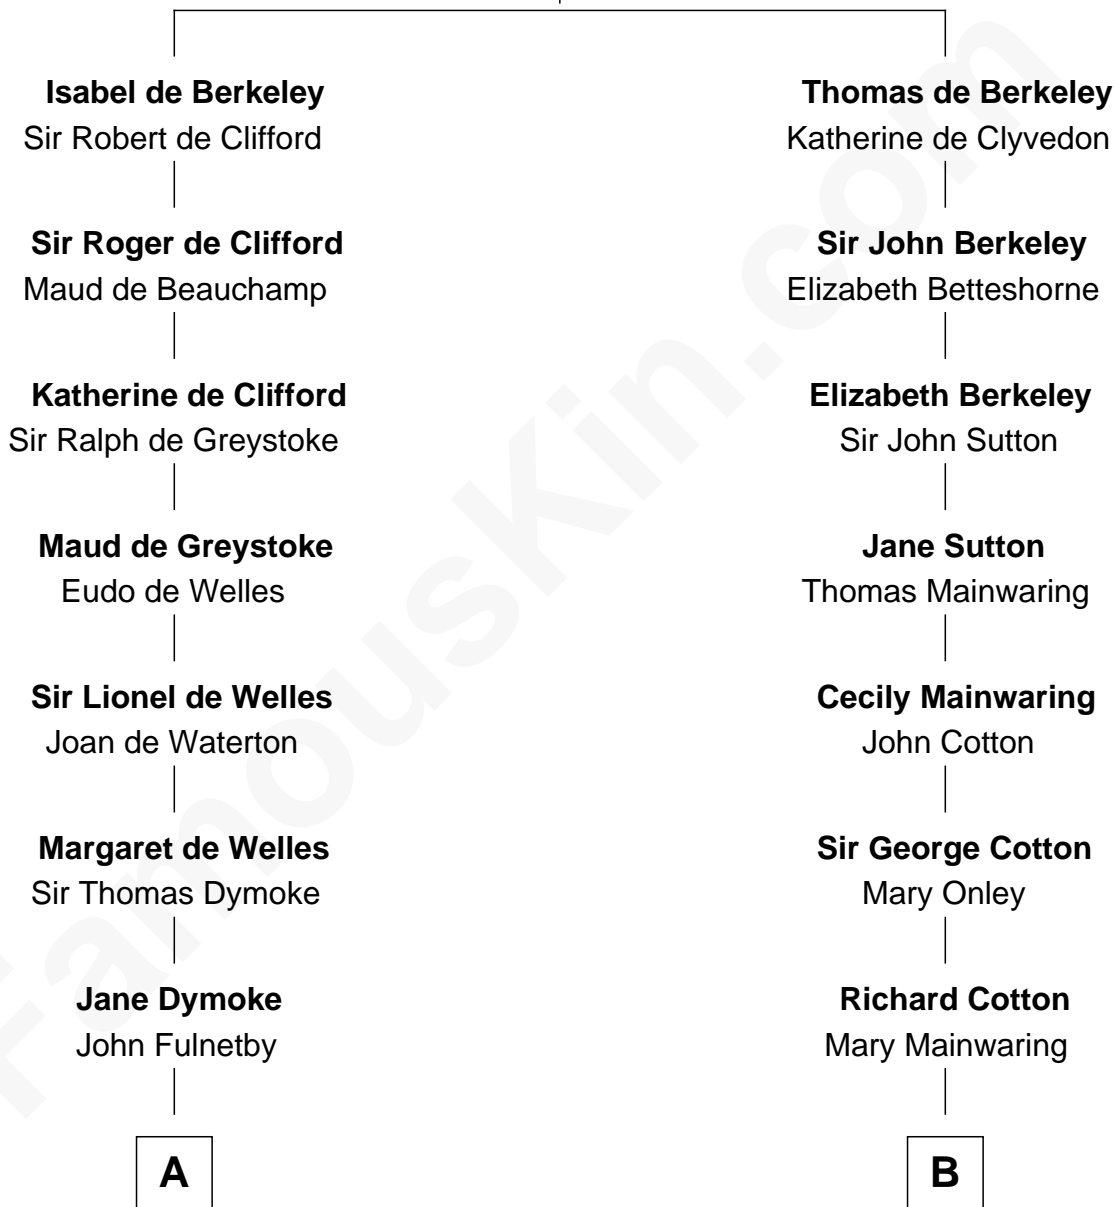

## Relationship Chart of

### Ralph Waldo Emerson

*American Poet*

17th cousin 3 times removed of

**Richard Gere**

*Movie Actor*

**Sir Maurice de Berkeley**

Eve la Zouche

C

**Nelson Leroy Tiffany**

Evaline Harriet Williams

**William Stanton Tiffany**

Anna Rebecca Stevens

**Doris Anna Tiffany**

Homer George Gere

**Richard Gere**

*Movie Actor*