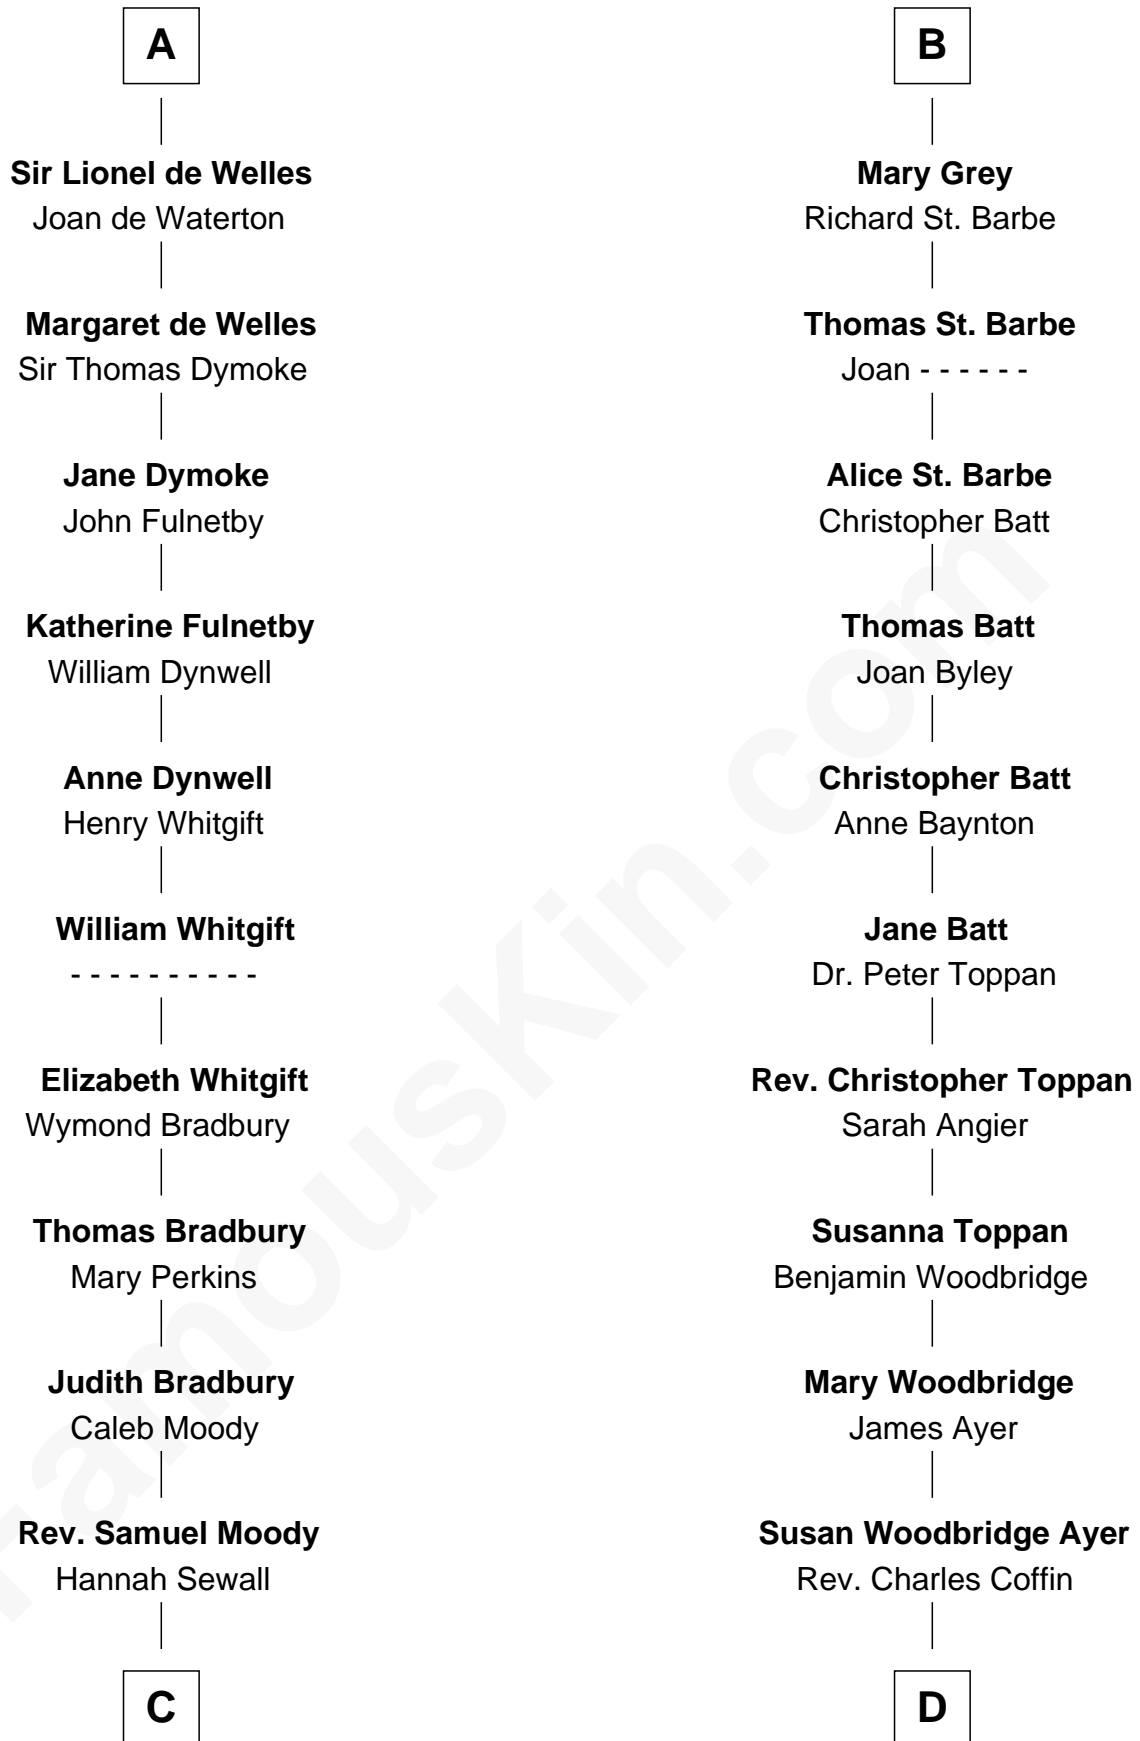

## Relationship Chart of

### Ralph Waldo Emerson

*American Poet*

20th cousin of

### Tennessee Williams

*Author of A Streetcar Named Desire*

#### Sir Humphrey de Bohun

Maud of Eu

**C**

**Mary Moody**  
Rev. Joseph Emerson  
|  
**Rev. William Emerson**  
Phebe Bliss  
|  
**Rev. William Emerson**  
Ruth Haskins  
|  
**Ralph Waldo Emerson**  
*American Poet*