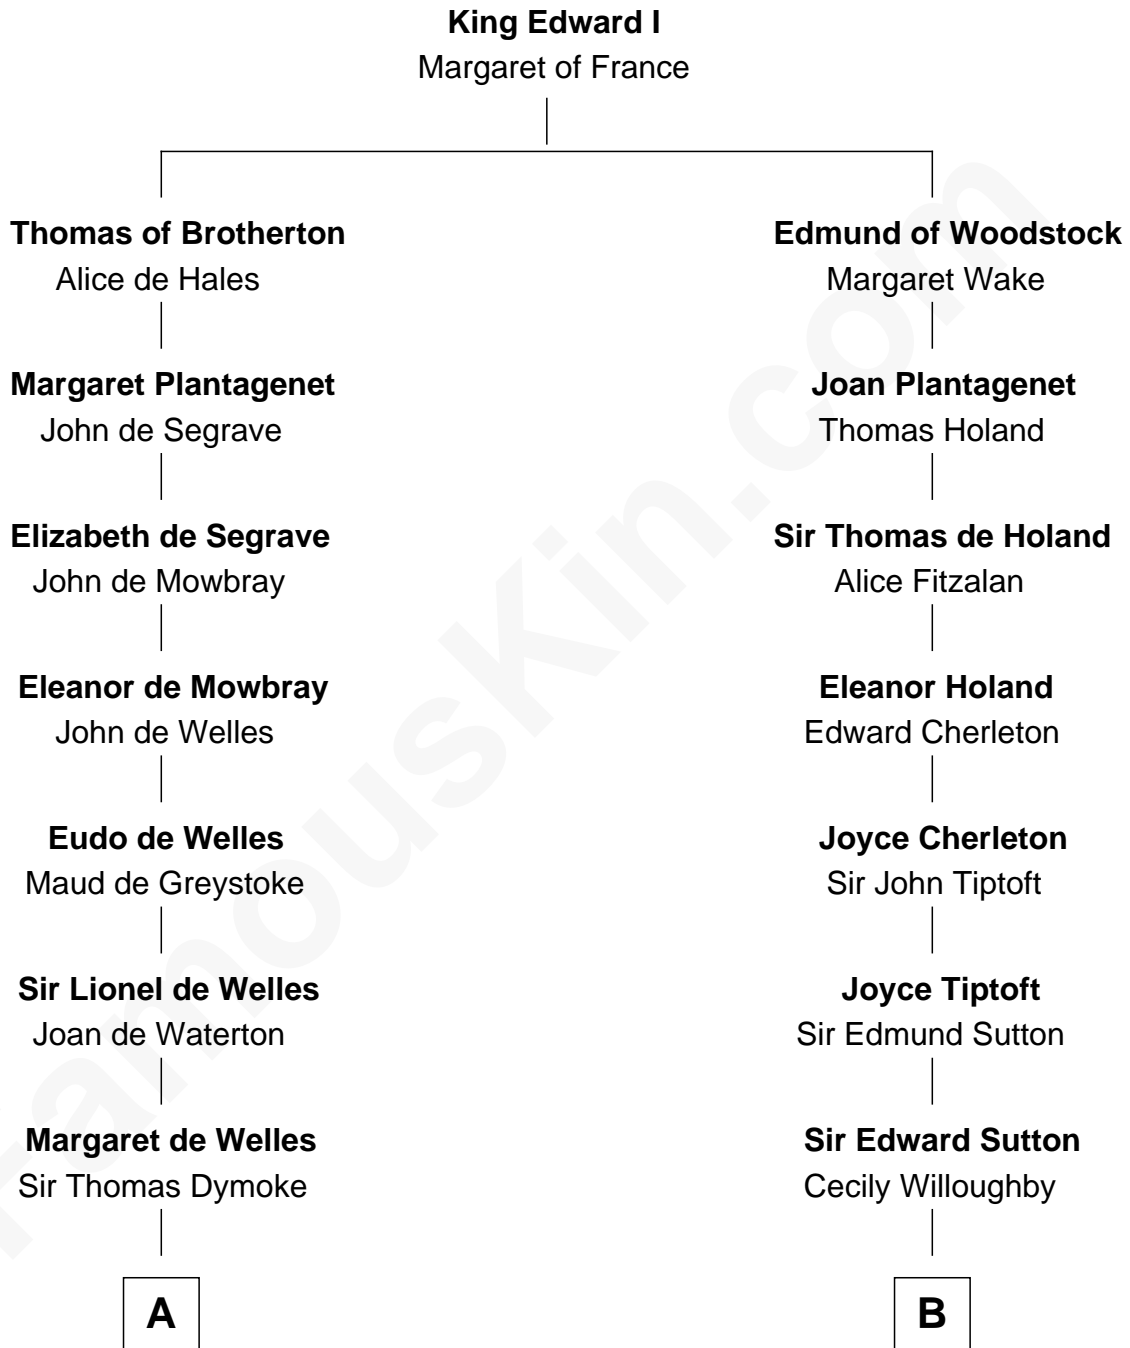

FamousKin.com
Relationship Chart of
Ralph Waldo Emerson
American Poet

18th cousin 2 times removed of
Tennessee Williams
Author of A Streetcar Named Desire

FamousKin.com