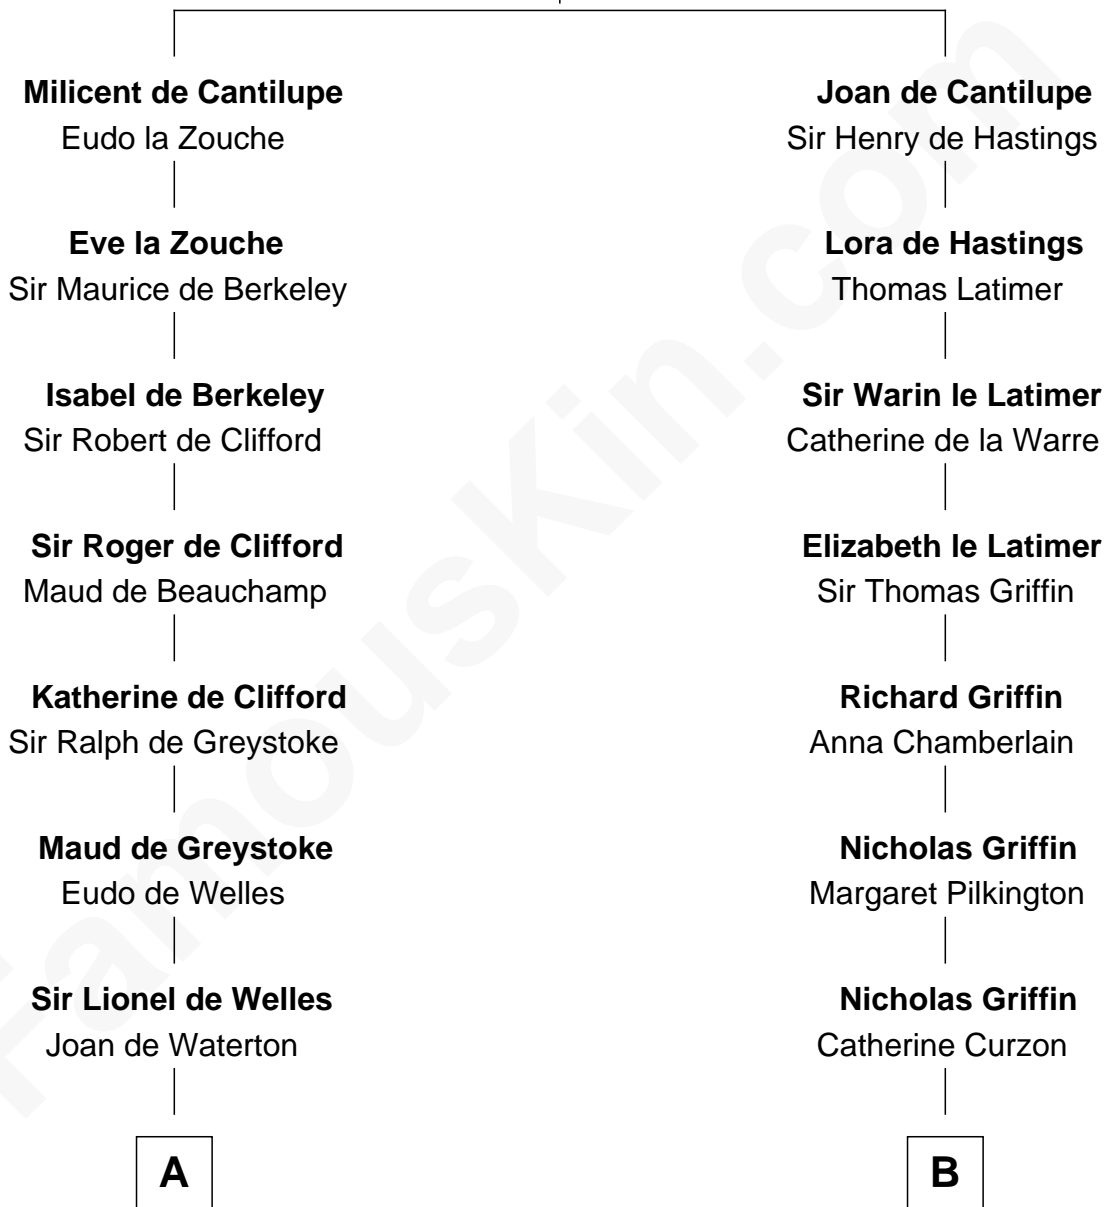

FamousKin.com
Relationship Chart of
Ralph Waldo Emerson
American Poet

17th cousin 2 times removed of
William C. C. Claiborne
1st Governor of Louisiana

Sir William de Cantilupe
 Eve de Braiose

FamousKin.com