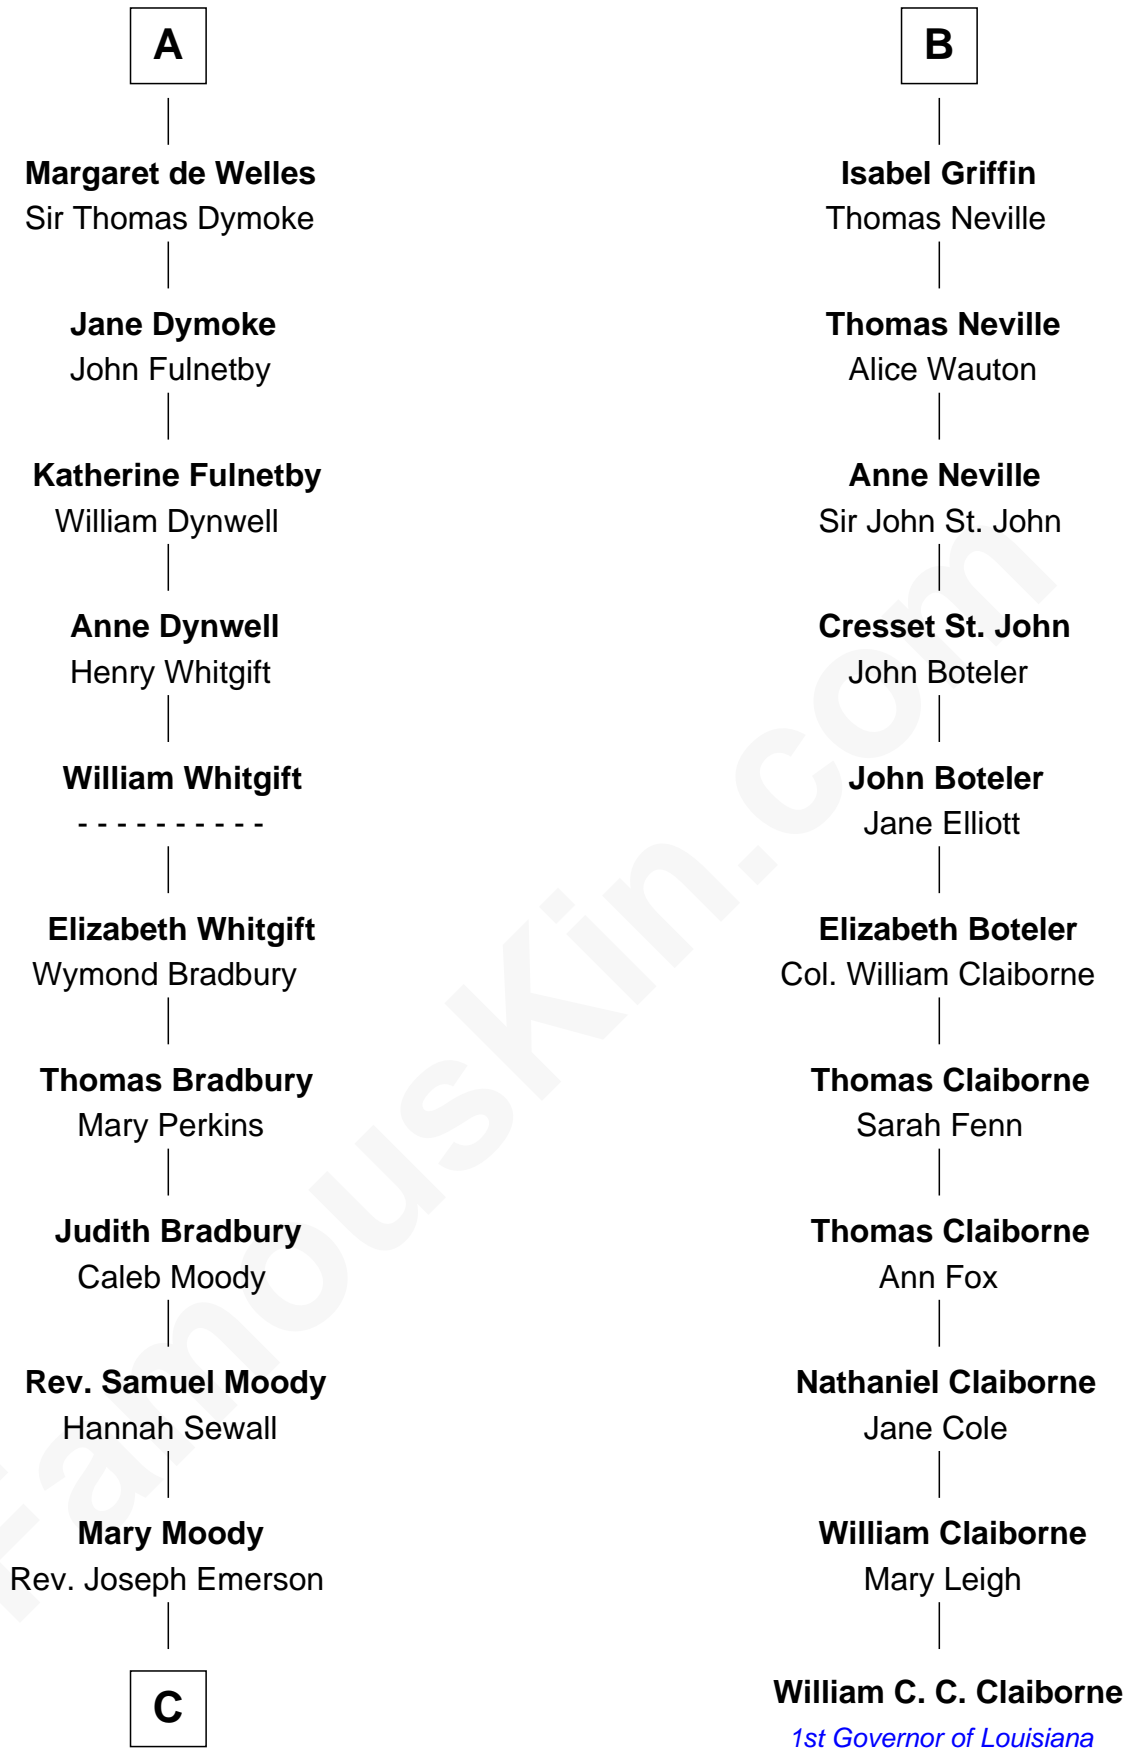

FamousKin.com
Relationship Chart of
Ralph Waldo Emerson
American Poet

17th cousin 2 times removed of
William C. C. Claiborne
1st Governor of Louisiana

Sir William de Cantilupe
 Eve de Braiose

FamousKin.com