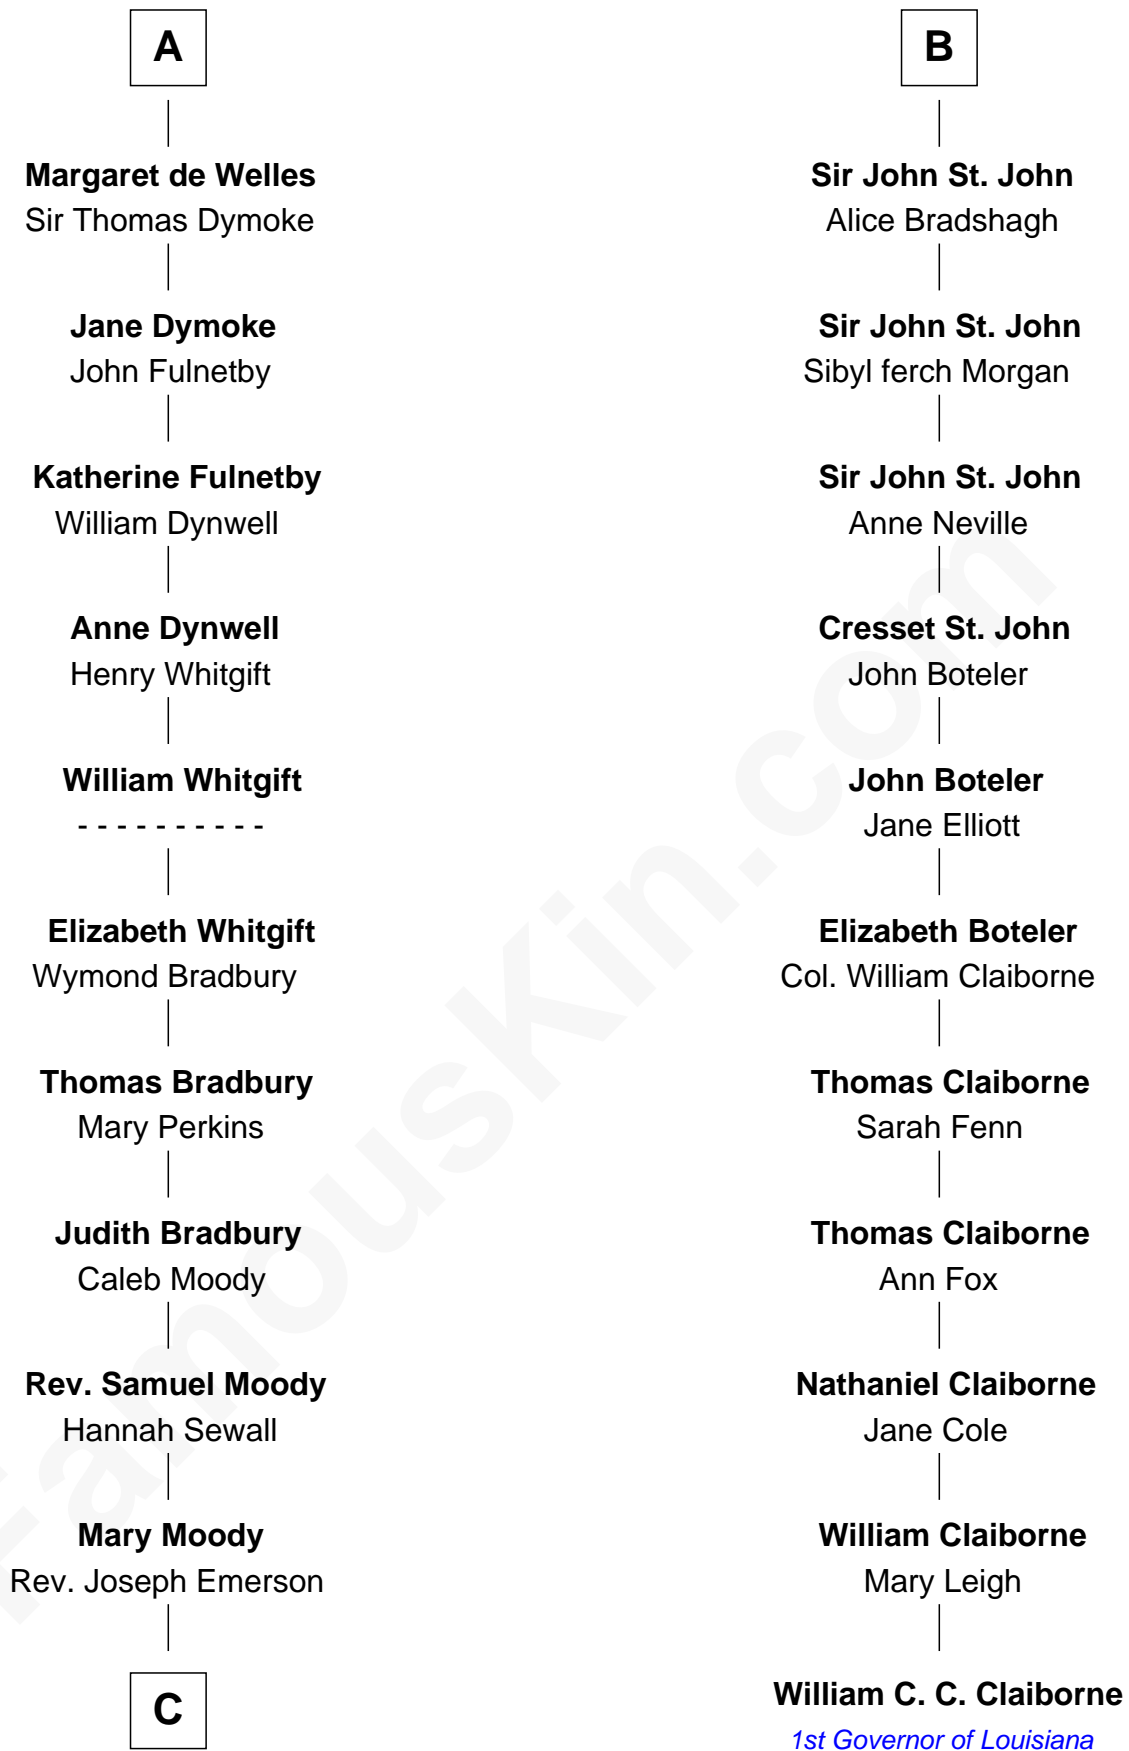

FamousKin.com
Relationship Chart of
Ralph Waldo Emerson
American Poet

17th cousin 2 times removed of
William C. C. Claiborne
1st Governor of Louisiana

C

Rev. William Emerson

Phebe Bliss

Rev. William Emerson

Ruth Haskins

Ralph Waldo Emerson

American Poet

FamousKin.com