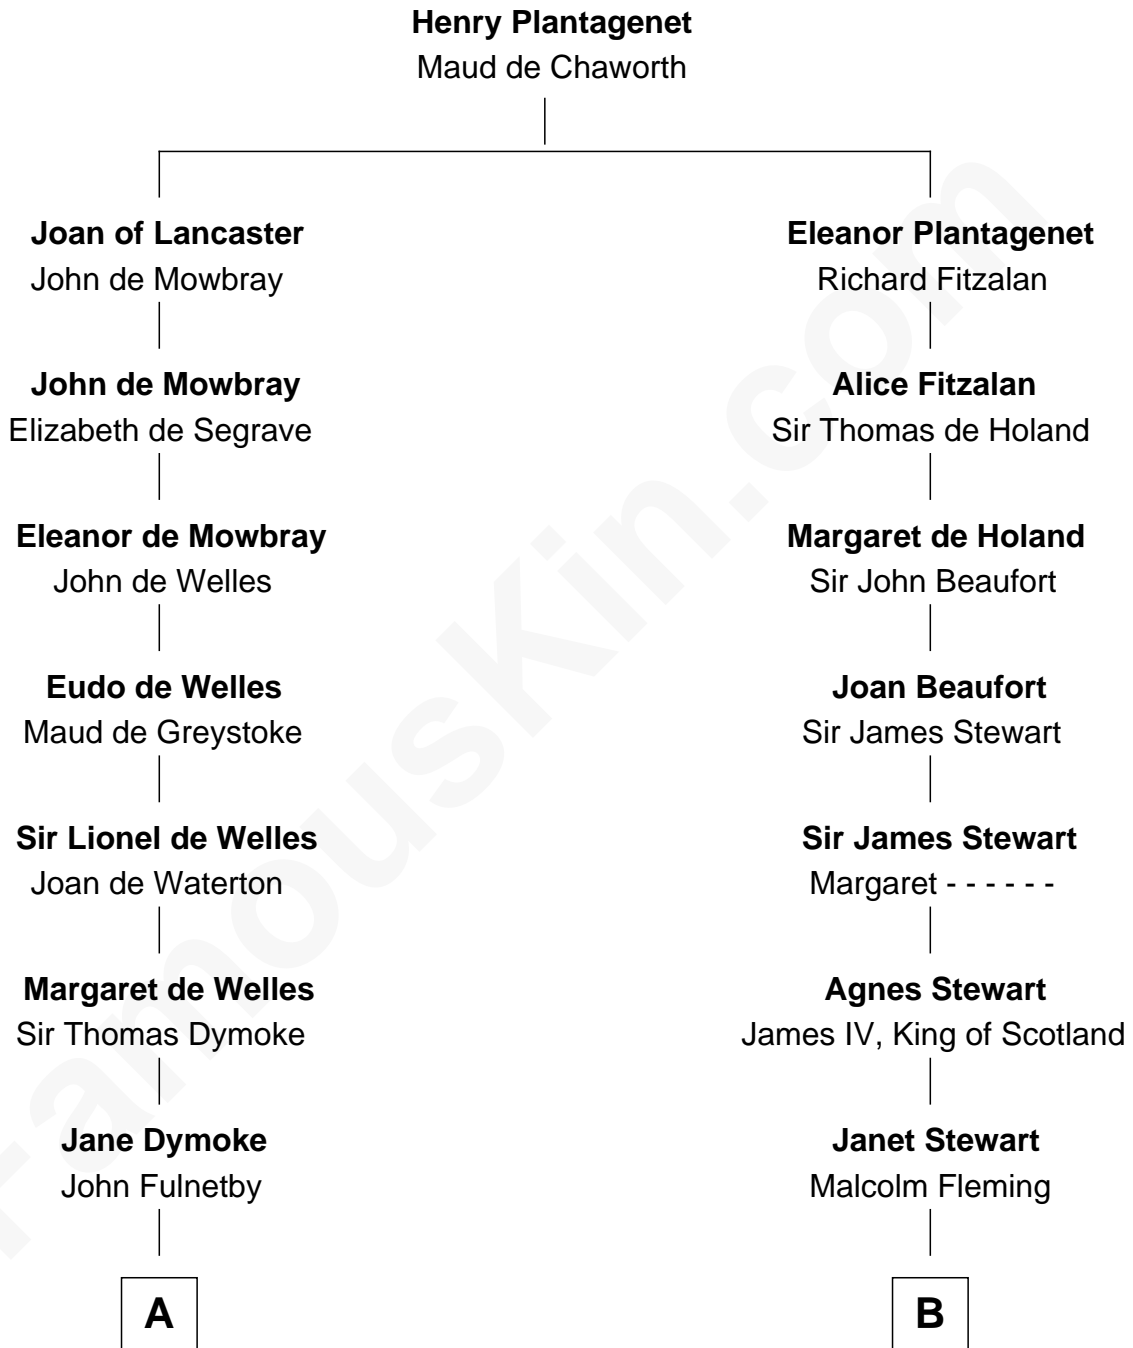

FamousKin.com

Relationship Chart of

Ralph Waldo Emerson

American Poet

17th cousin 3 times removed of

Howard Dean
79th Governor of Vermont

C

Thomas A. Maitland
Helen Abby Van Voorhis

James William Maitland
Sylvia Wigglesworth

Andrea Belden Maitland
Howard Brush Dean

Howard Dean
79th Governor of Vermont