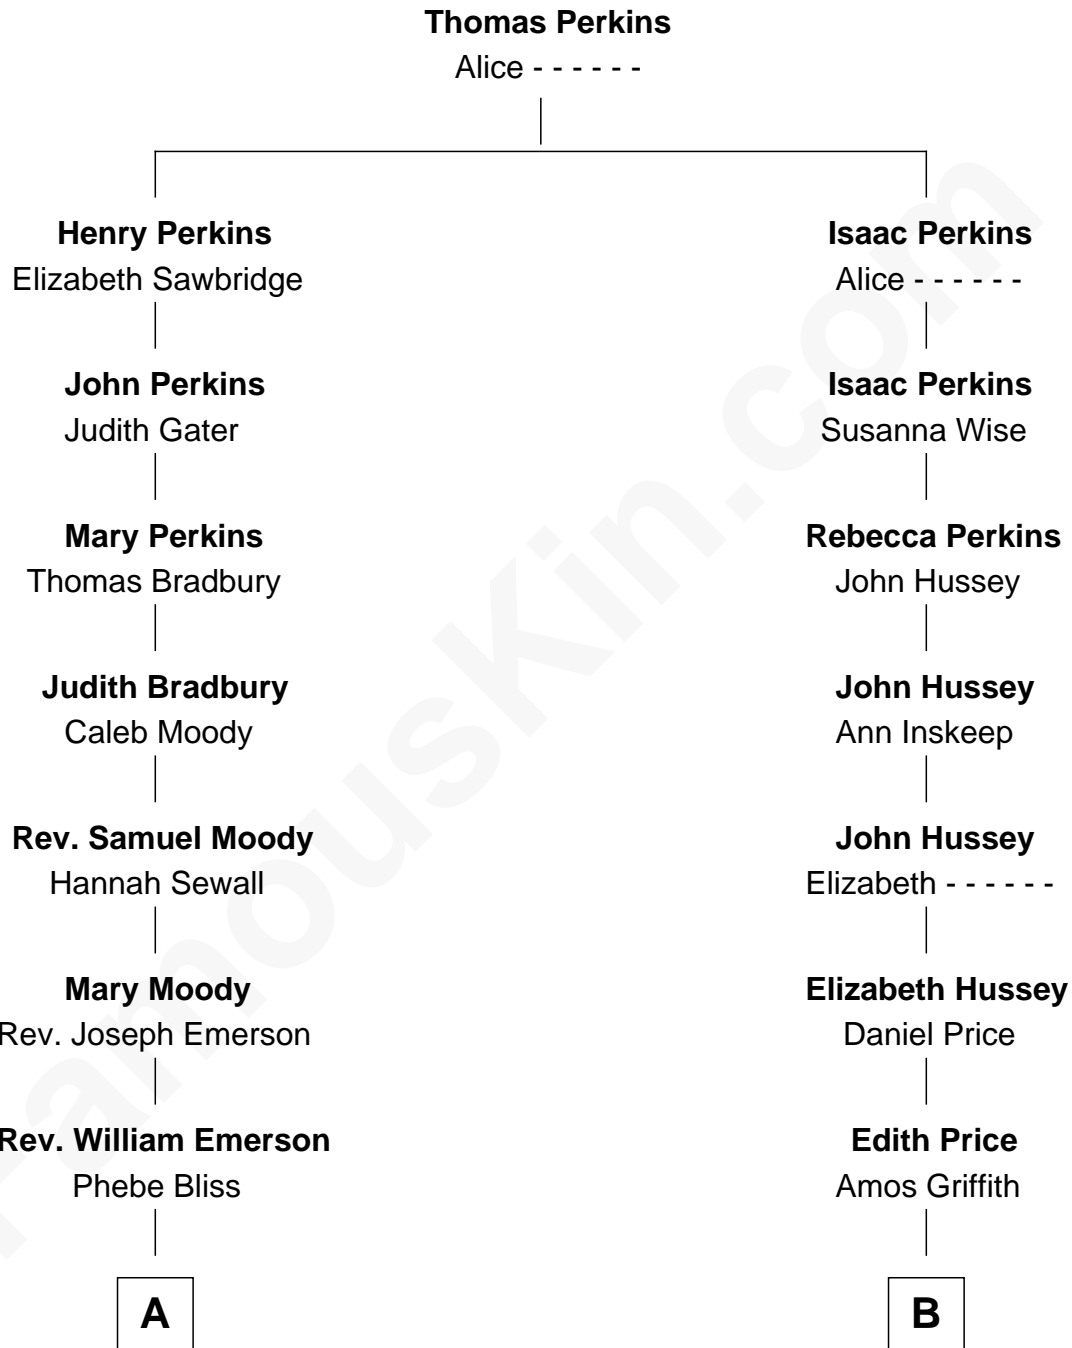

**FamousKin.com**  
**Relationship Chart of**  
**Ralph Waldo Emerson**  
*American Poet*

8th cousin 2 times removed of  
**Richard Nixon**  
*37th U.S. President*

FamousKin.com