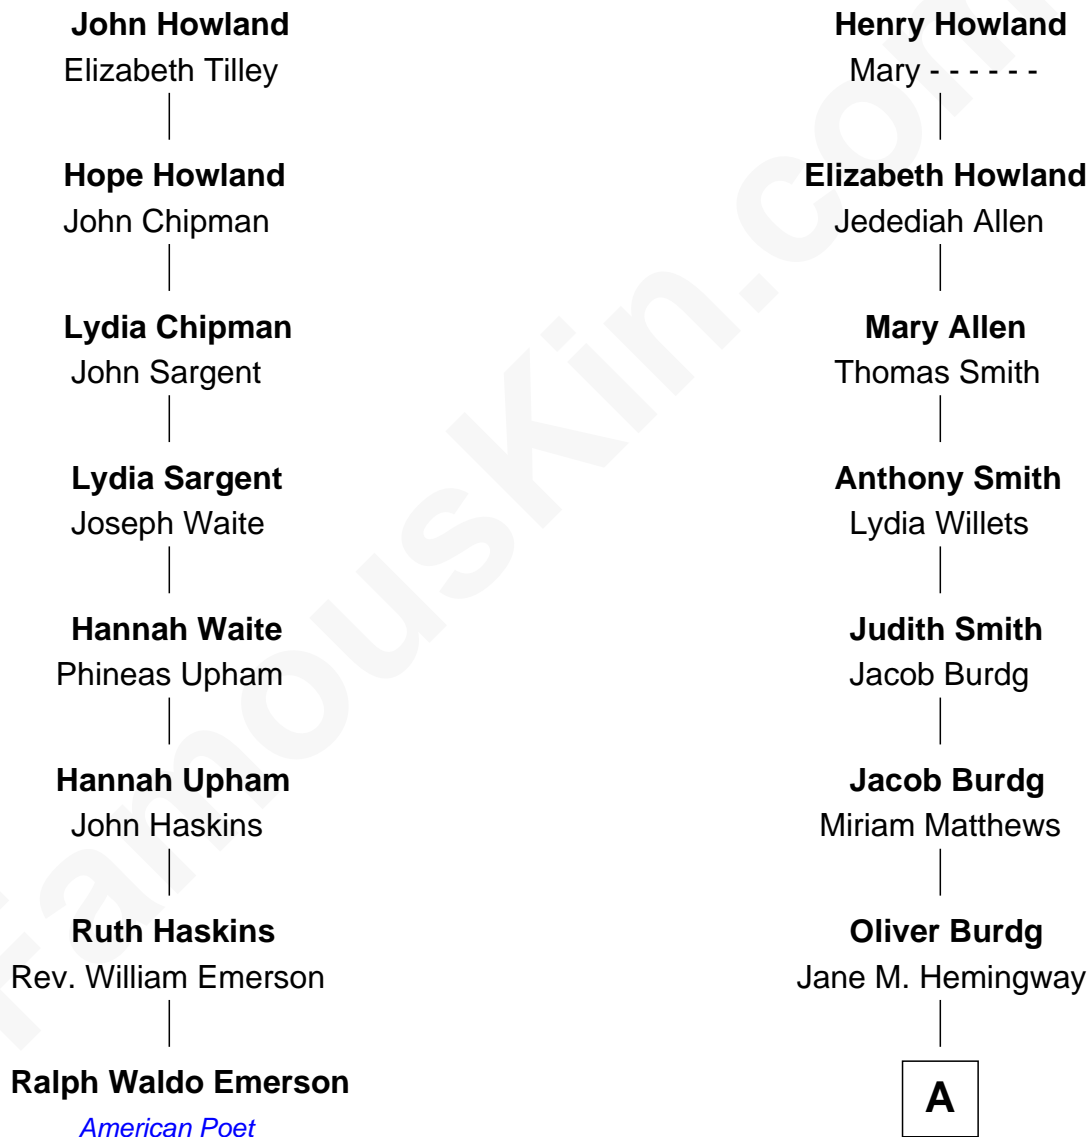

FamousKin.com

Relationship Chart of

Ralph Waldo Emerson

American Poet

7th cousin 2 times removed of

Richard Nixon

37th U.S. President

Henry Howland

Margaret - - - - -

A

—
Almira Park Burdg

Franklin Milhous

—
Hannah Milhous

Francis Anthony Nixon

—
Richard Nixon

37th U.S. President