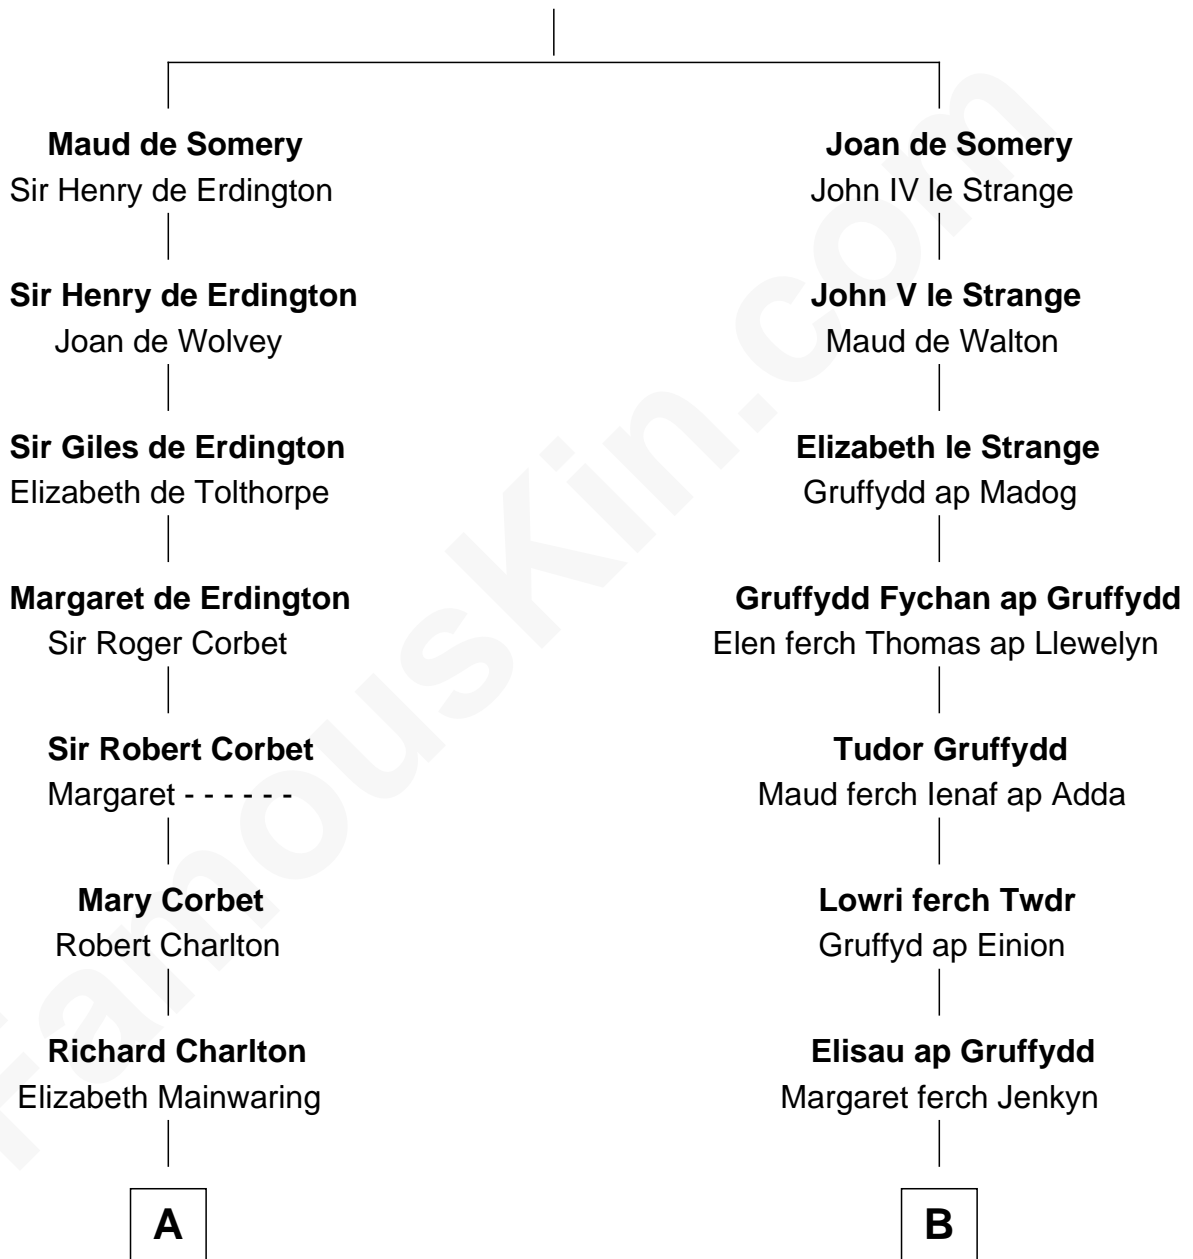

FamousKin.com

Relationship Chart of

Ralph Waldo Emerson

American Poet

17th cousin 3 times removed of

Humphrey Bogart

Movie Actor

Sir Roger de Somery

Nichole d'Aubenev

C

Sarah Dewey

Henry L. Churchill

Frances Dewey Churchill

John Perkins Humphrey

Maud Humphrey

Dr. Belmont Deforest Bogart