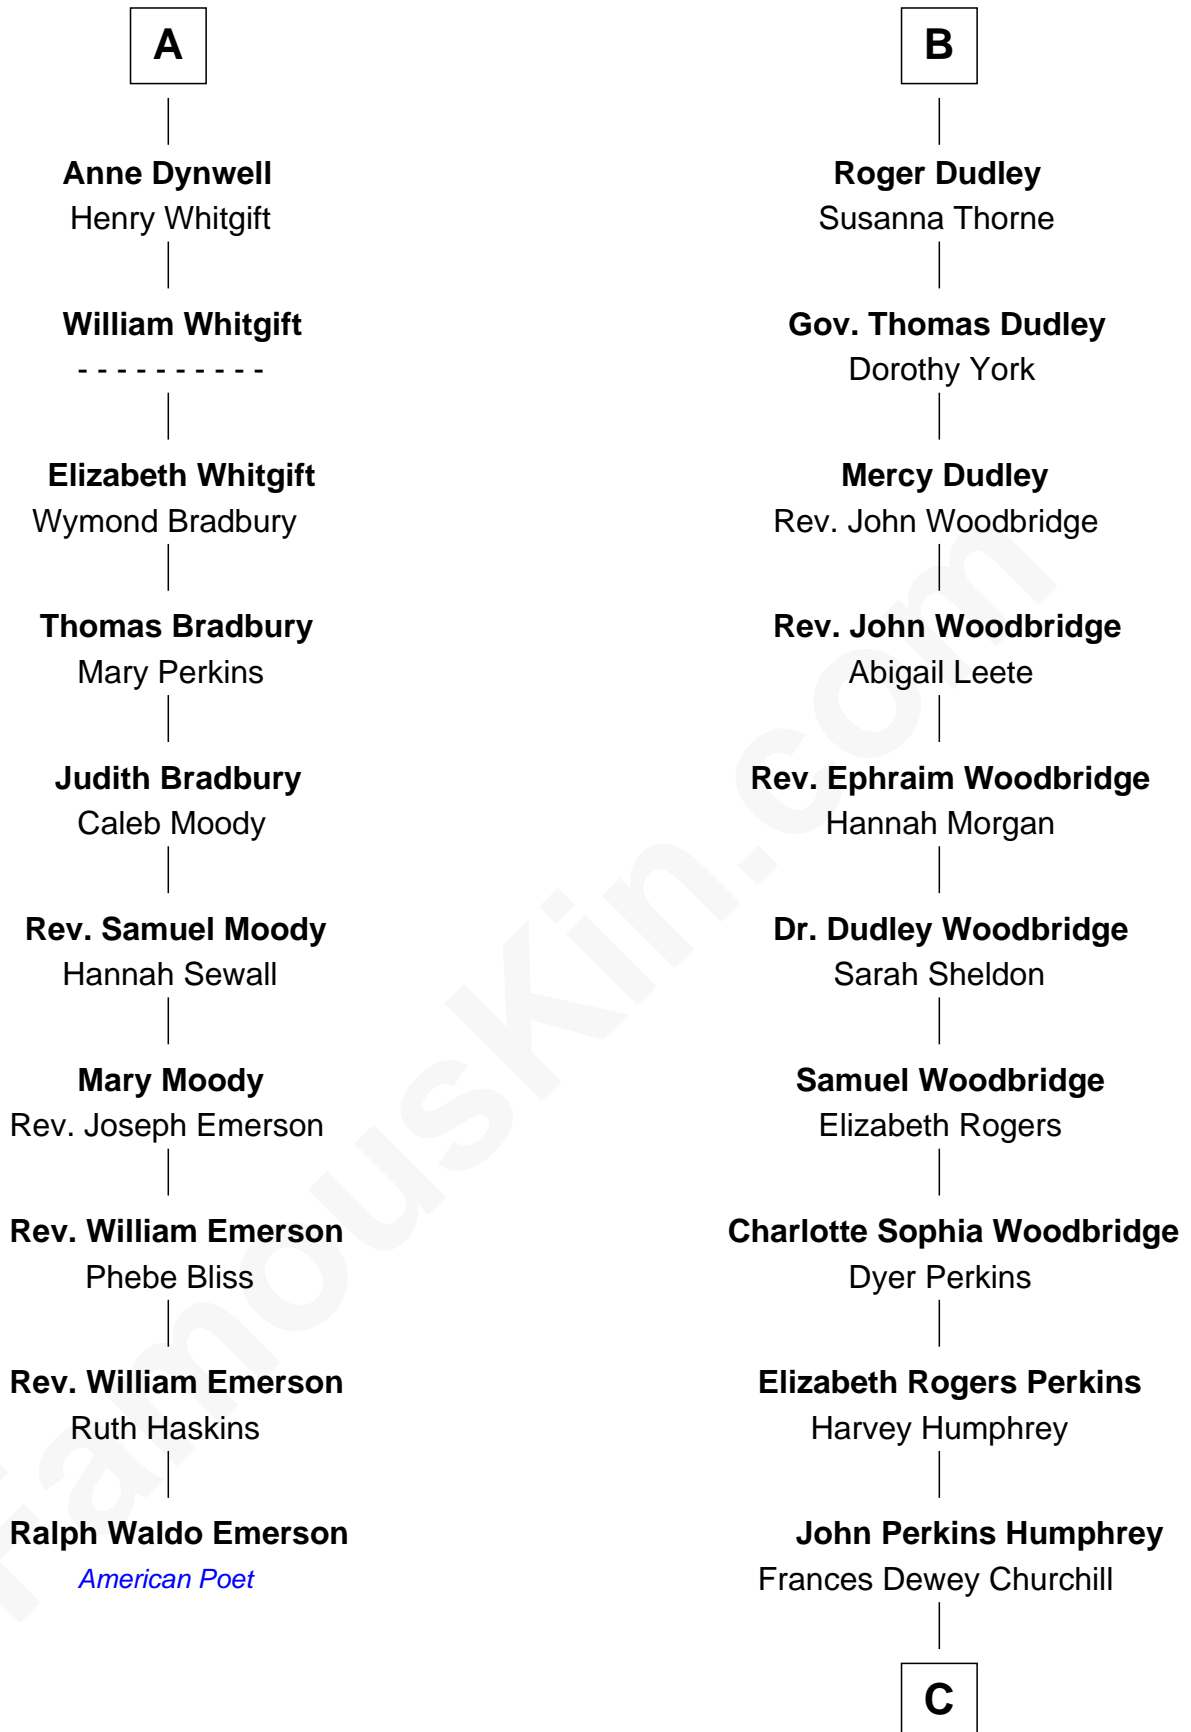

FamousKin.com

Relationship Chart of

Ralph Waldo Emerson

American Poet

16th cousin 2 times removed of

Humphrey Bogart
Movie Actor

C

Maud Humphrey