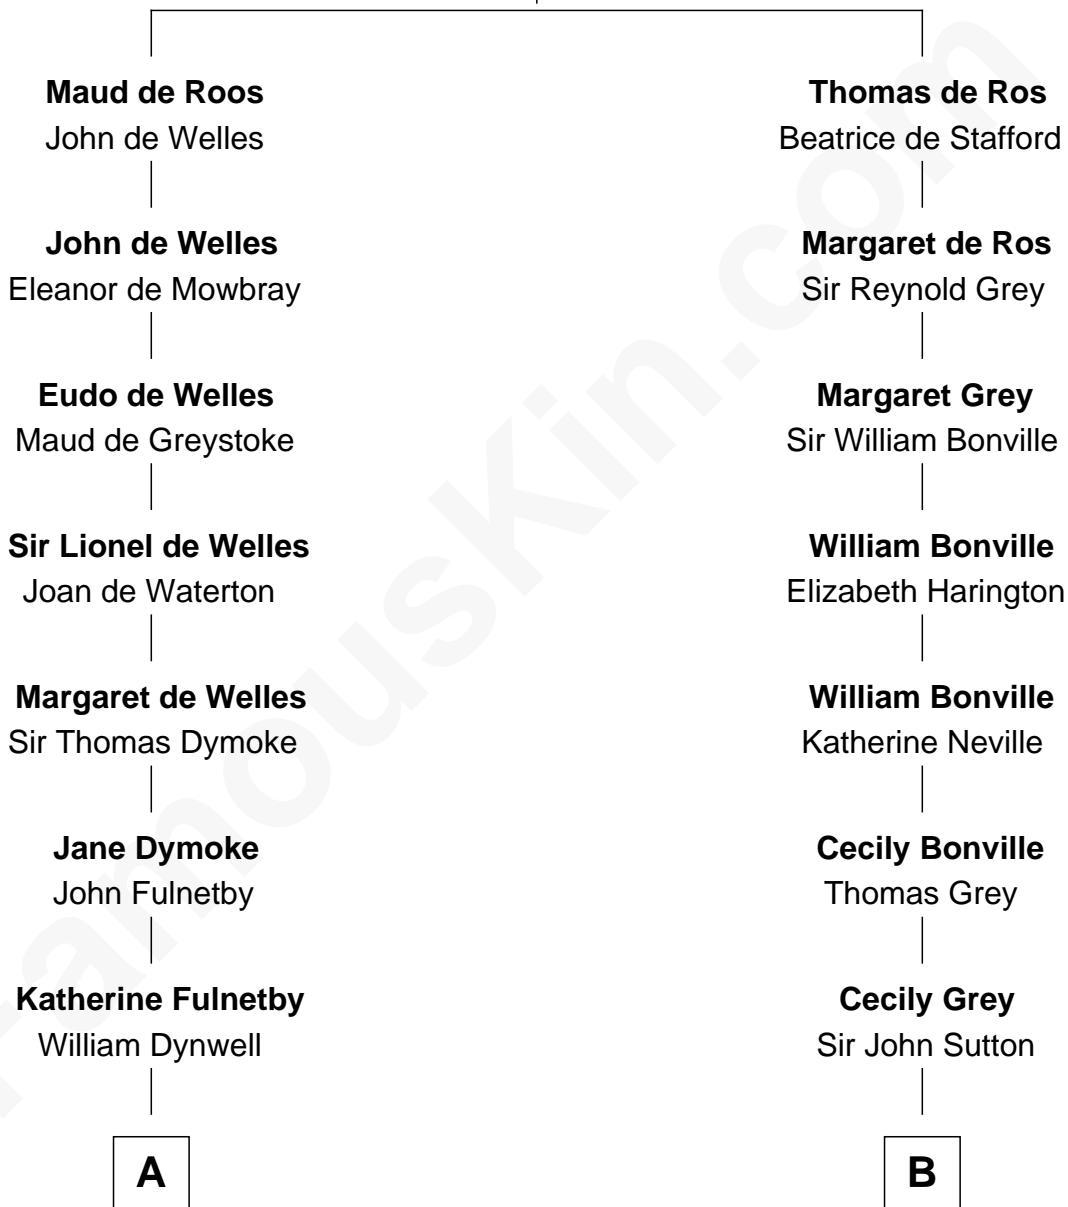

FamousKin.com

Relationship Chart of

Ralph Waldo Emerson

American Poet

16th cousin 3 times removed of

Humphrey Bogart

Movie Actor

Sir William de Ros
Margery de Badlesmere