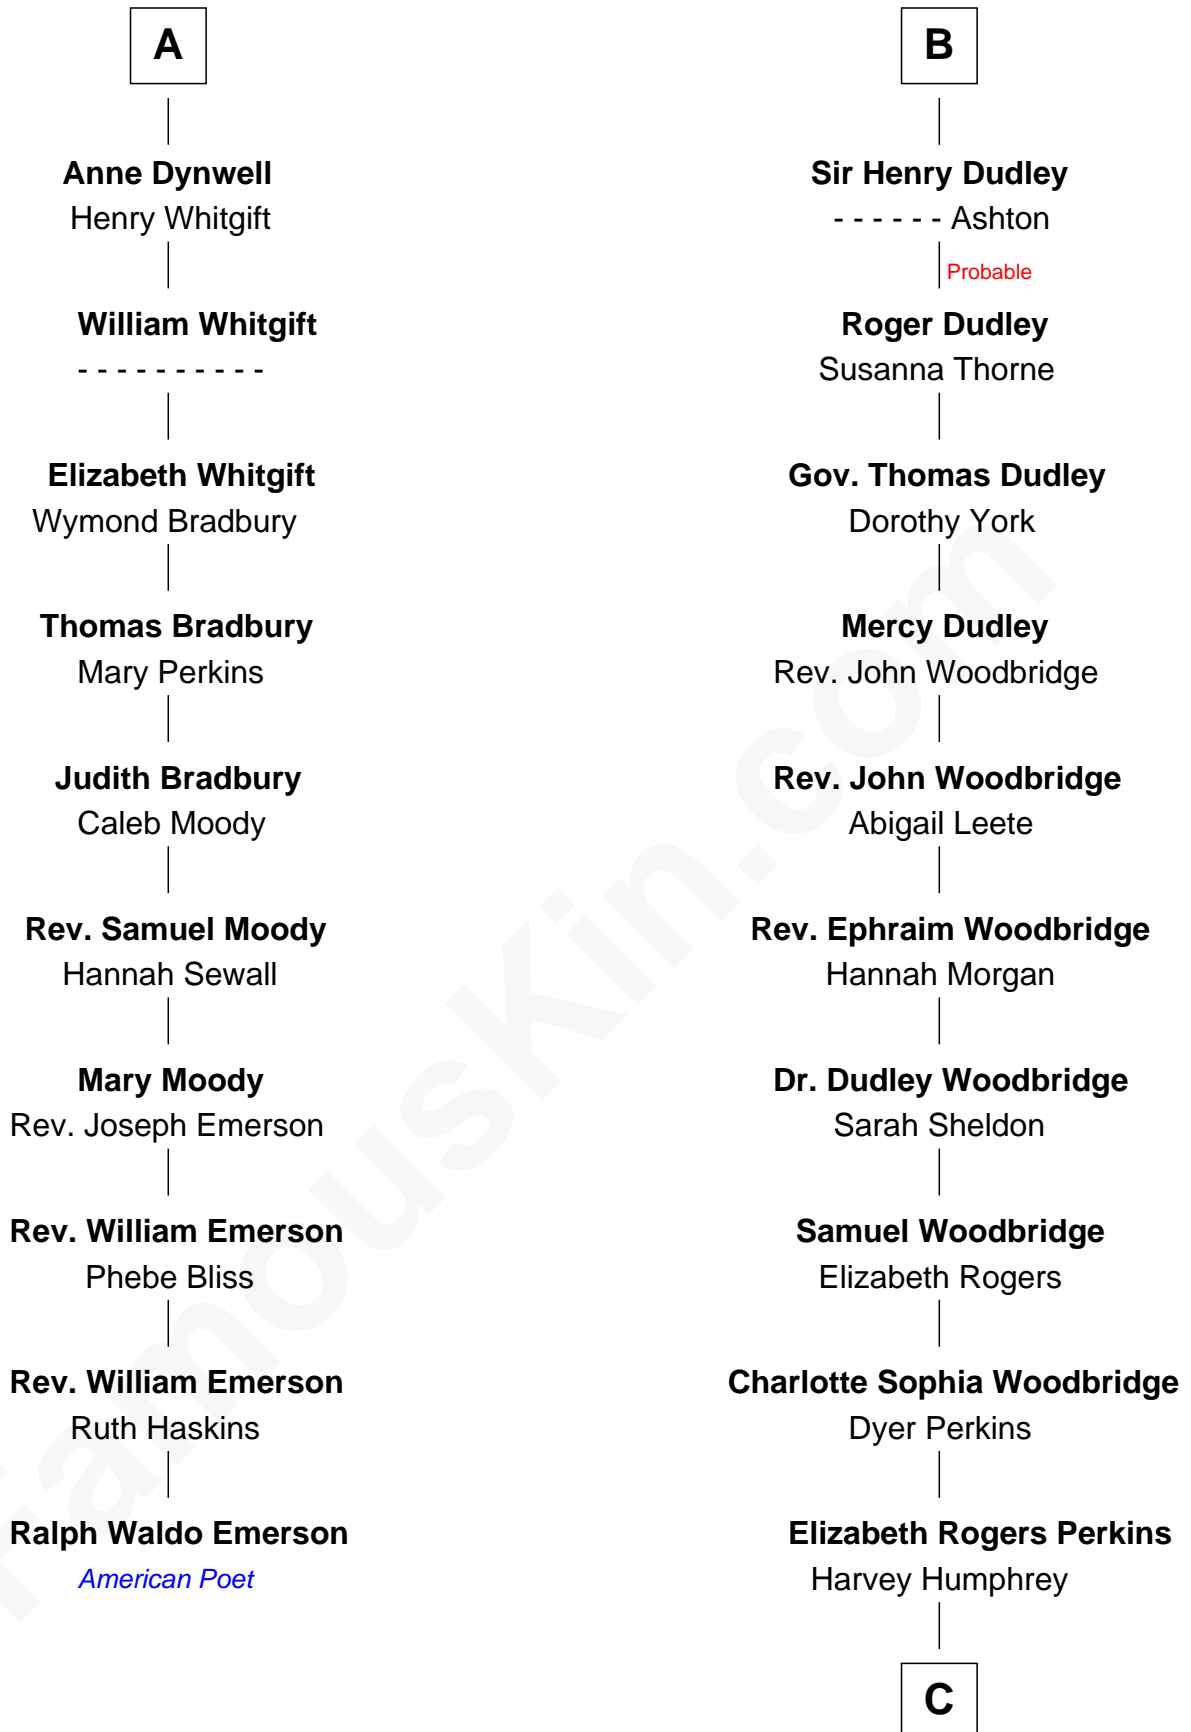

FamousKin.com

Relationship Chart of

Ralph Waldo Emerson

American Poet

16th cousin 3 times removed of

Humphrey Bogart

Movie Actor

Sir William de Ros
Margery de Badlesmere