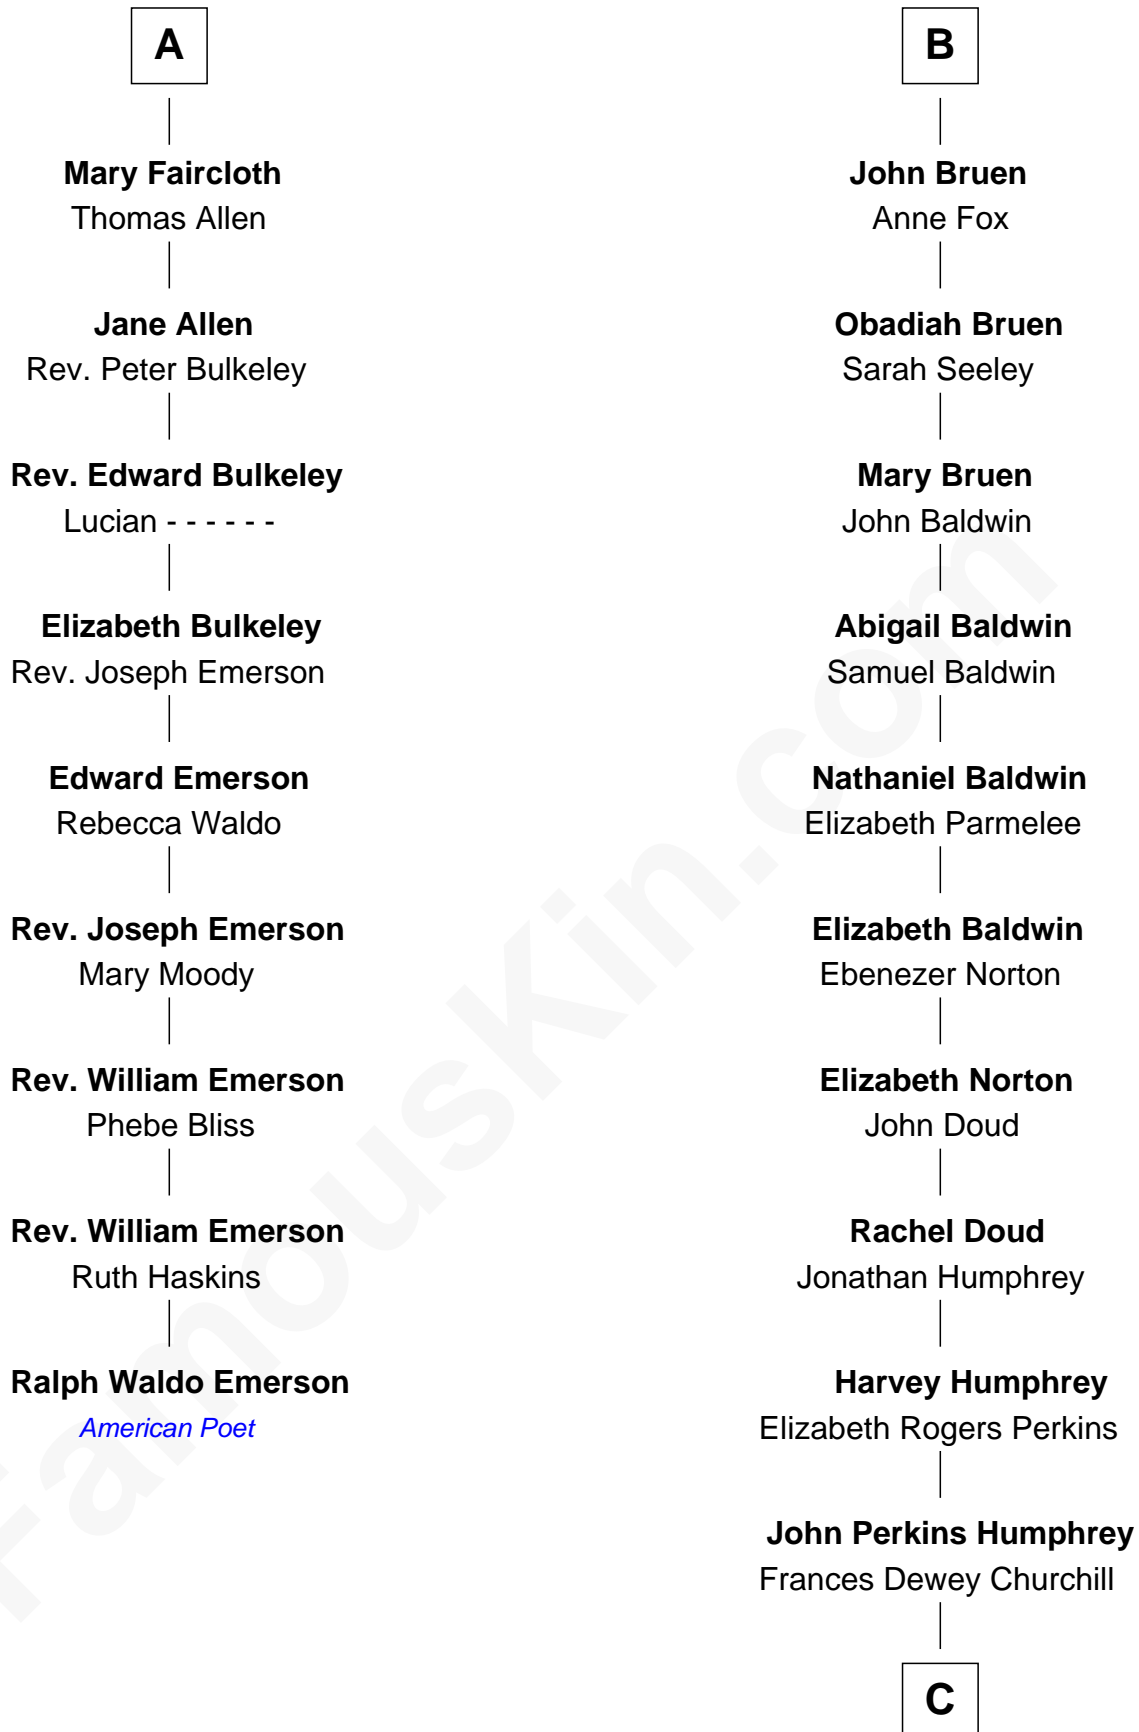

FamousKin.com

Relationship Chart of

Ralph Waldo Emerson

American Poet

15th cousin 3 times removed of

Humphrey Bogart
Movie Actor

C

Maud Humphrey

Dr. Belmont Deforest Bogart

Humphrey Bogart

Movie Actor

FamousKin.com