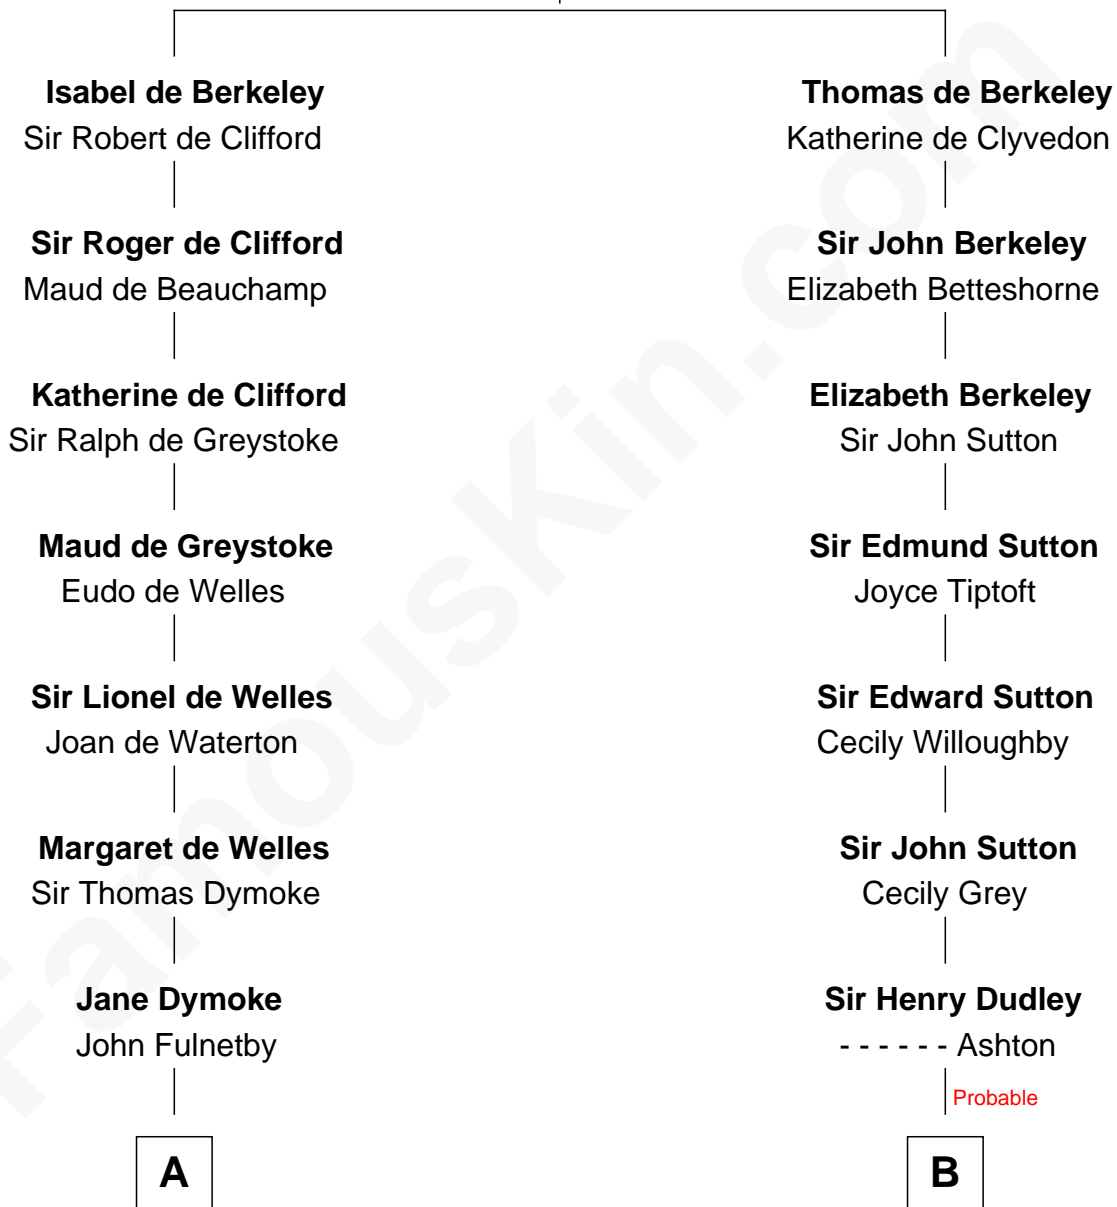

**FamousKin.com**  
**Relationship Chart of**  
**Ralph Waldo Emerson**  
*American Poet*

17th cousin 1 time removed of  
**Humphrey Bogart**  
*Movie Actor*

**Sir Maurice de Berkeley**  
 Eve la Zouche

**C**

**Maud Humphrey**

Dr. Belmont Deforest Bogart

**Humphrey Bogart**

*Movie Actor*

FamousKin.com