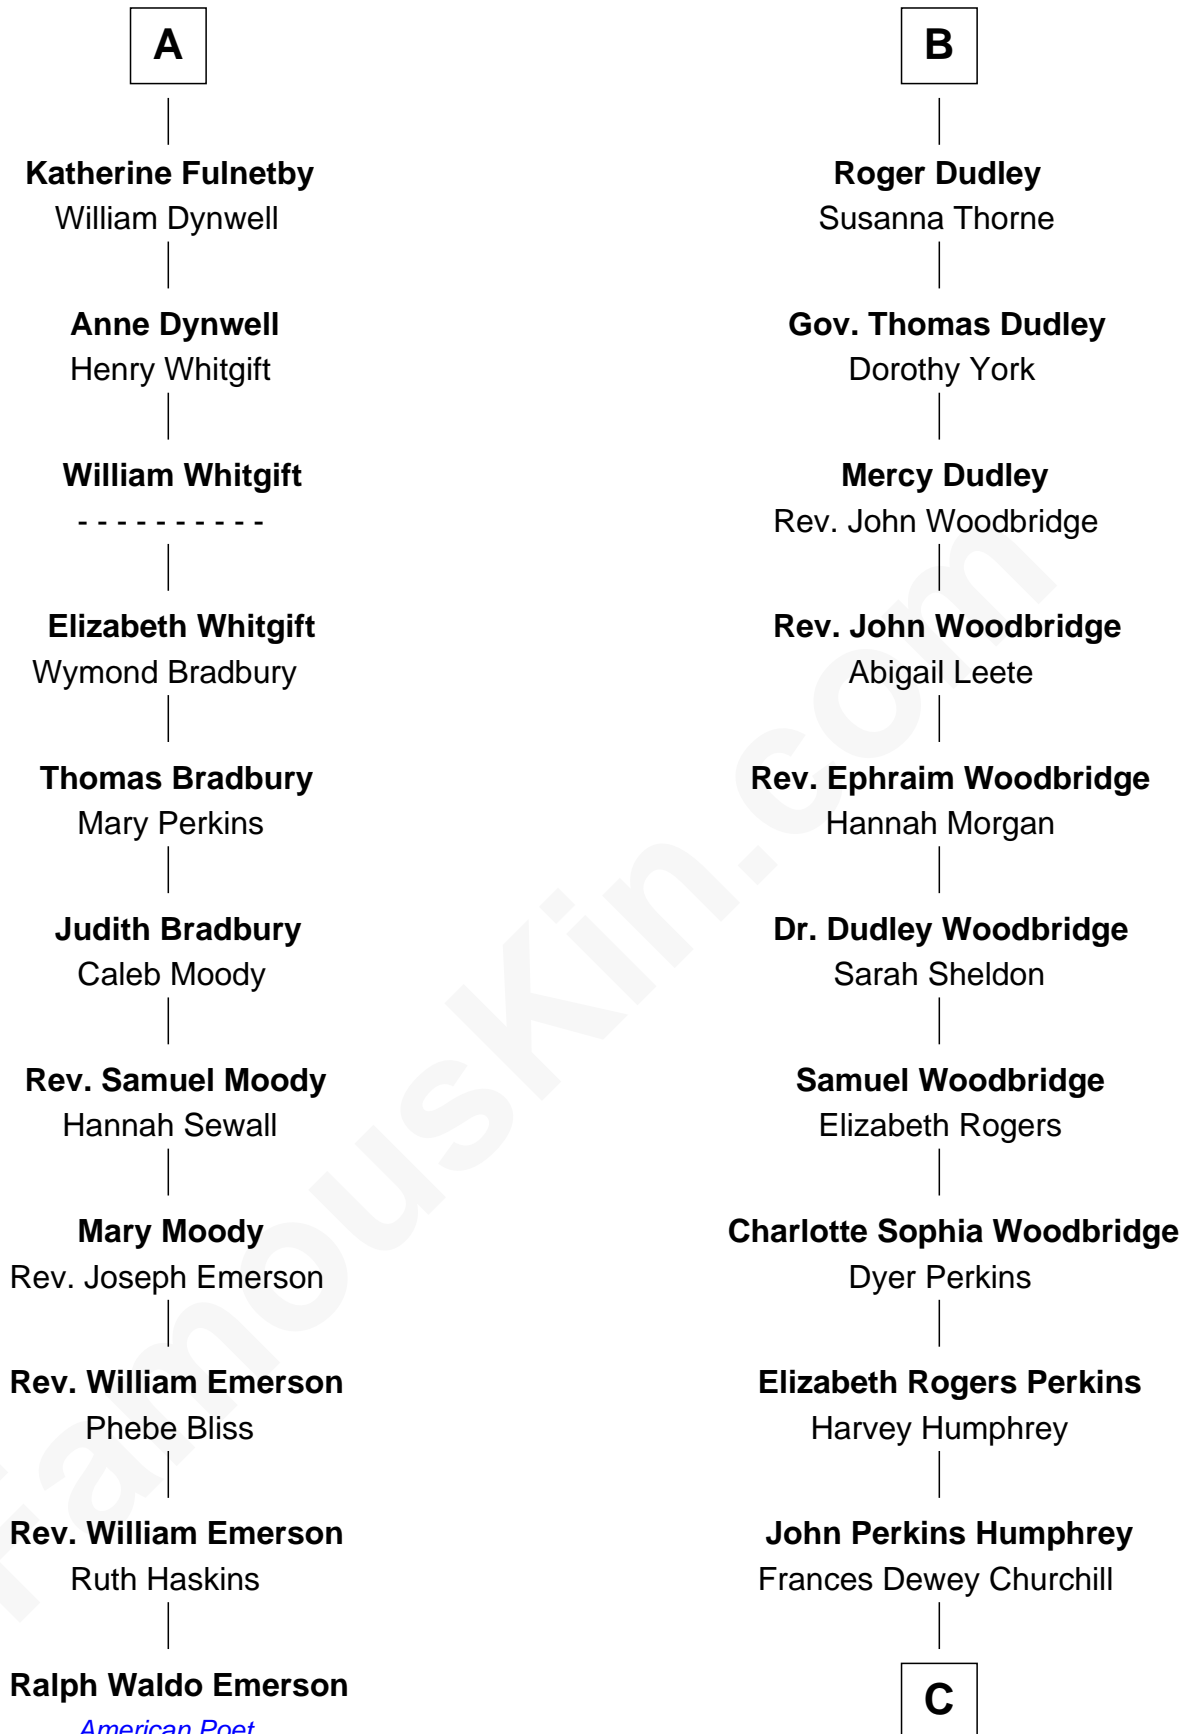

**FamousKin.com**  
**Relationship Chart of**  
**Ralph Waldo Emerson**  
*American Poet*

17th cousin 1 time removed of  
**Humphrey Bogart**  
*Movie Actor*

**Sir Maurice de Berkeley**  
 Eve la Zouche

**C**

**Maud Humphrey**

Dr. Belmont Deforest Bogart

**Humphrey Bogart**

*Movie Actor*

FamousKin.com