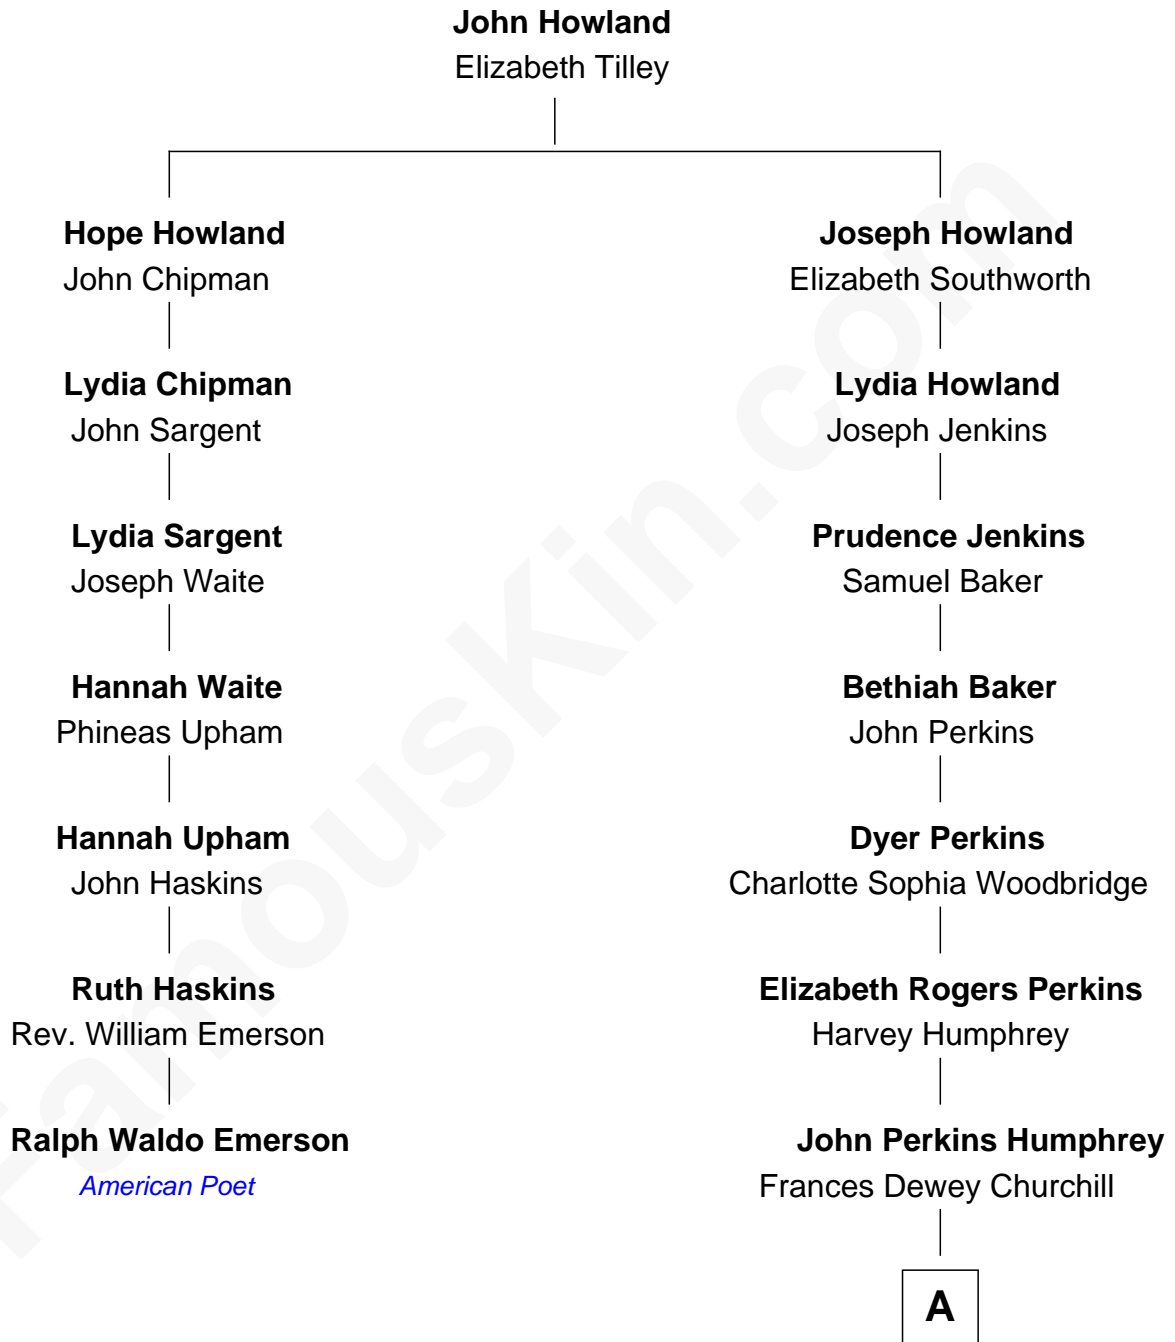

FamousKin.com
Relationship Chart of
Ralph Waldo Emerson
American Poet

6th cousin 2 times removed of
Humphrey Bogart
Movie Actor

A

Maud Humphrey
Dr. Belmont Deforest Bogart

Humphrey Bogart
Movie Actor

FamousKin.com