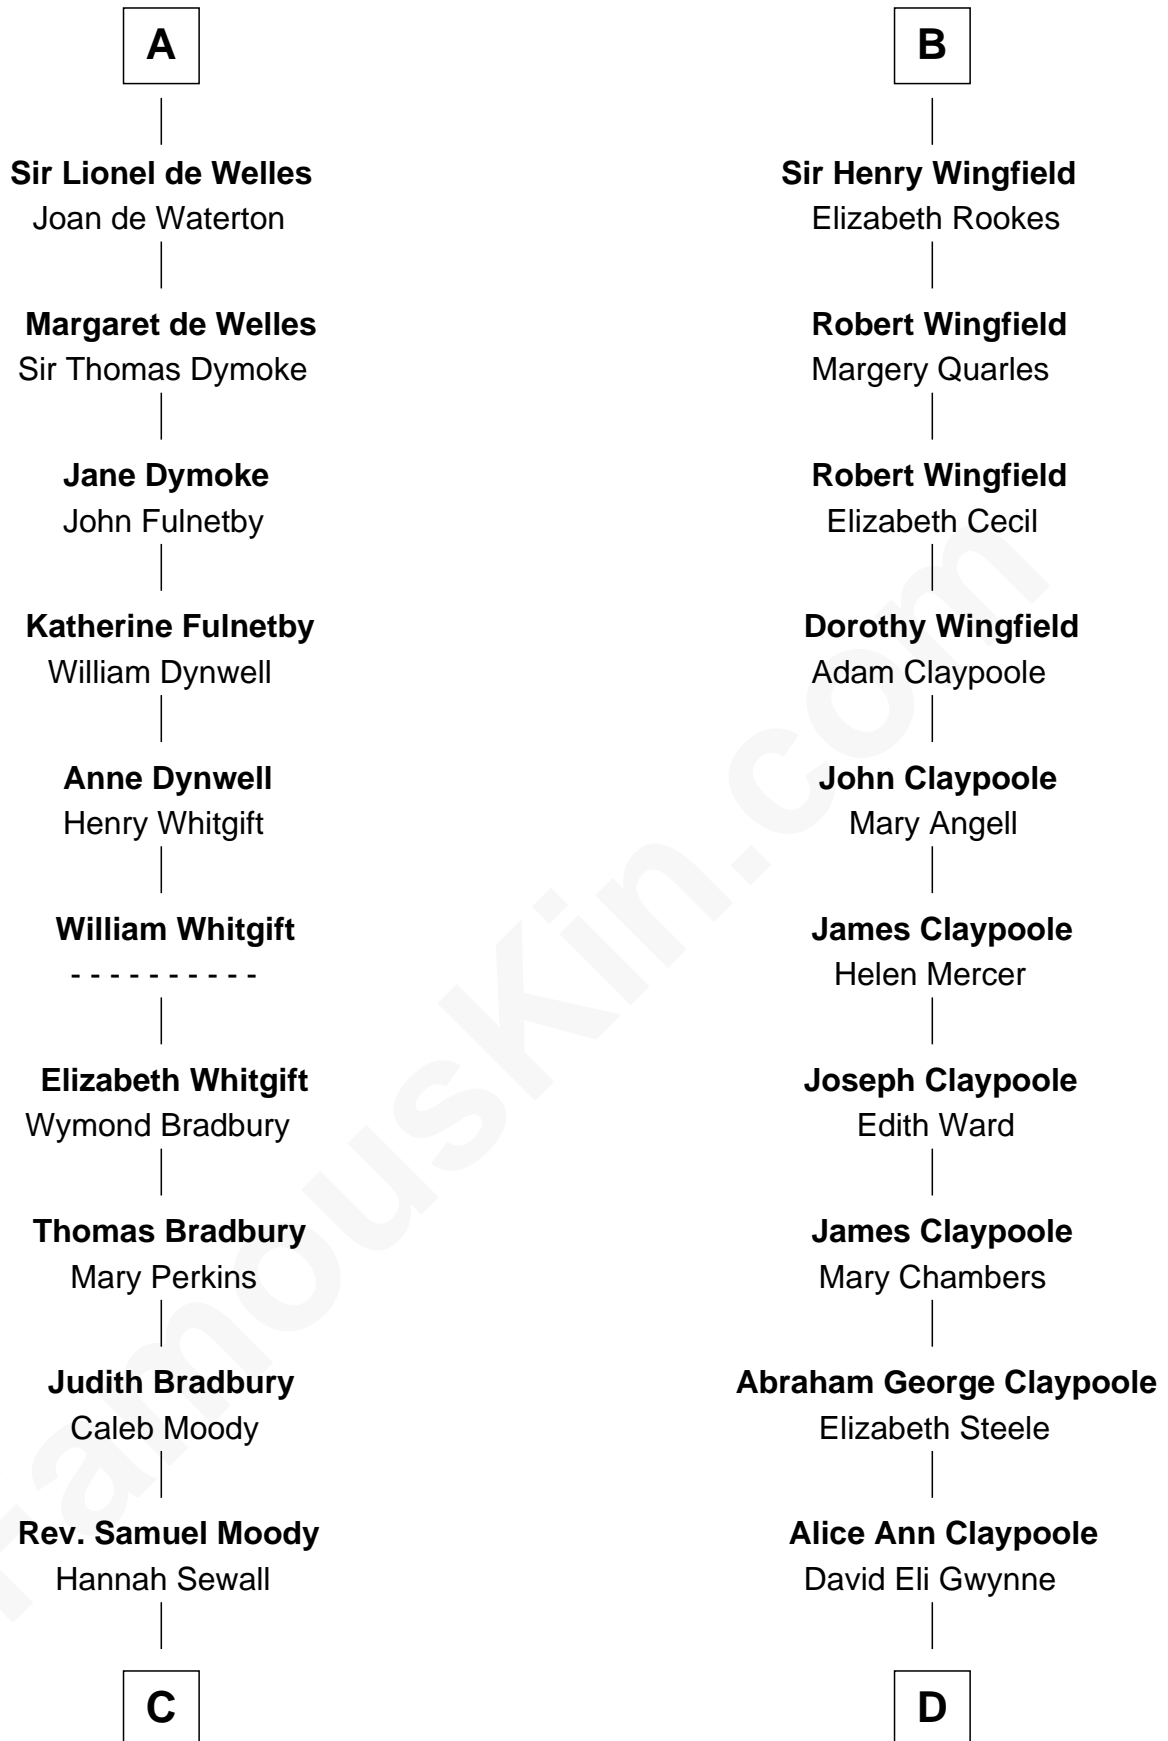

**FamousKin.com**  
**Relationship Chart of**  
**Ralph Waldo Emerson**  
*American Poet*

20th cousin 1 time removed of  
**Anderson Cooper**  
*Television Journalist*

**C**

**Mary Moody**  
Rev. Joseph Emerson  
|  
**Rev. William Emerson**  
Phebe Bliss  
|  
**Rev. William Emerson**  
Ruth Haskins  
|  
**Ralph Waldo Emerson**  
*American Poet*

**D**

**Abraham Evan Gwynne**  
Rachel Moore Flagg  
|  
**Alice Claypoole Gwynne**  
Cornelius Vanderbilt  
|  
**Reginald Claypoole Vanderbilt**  
Gloria Maria Mercedes Morgan  
|  
**Gloria Laura Morgan Vanderbilt**  
Wyatt Emory Cooper  
|  
**Anderson Cooper**  
*Television Journalist*