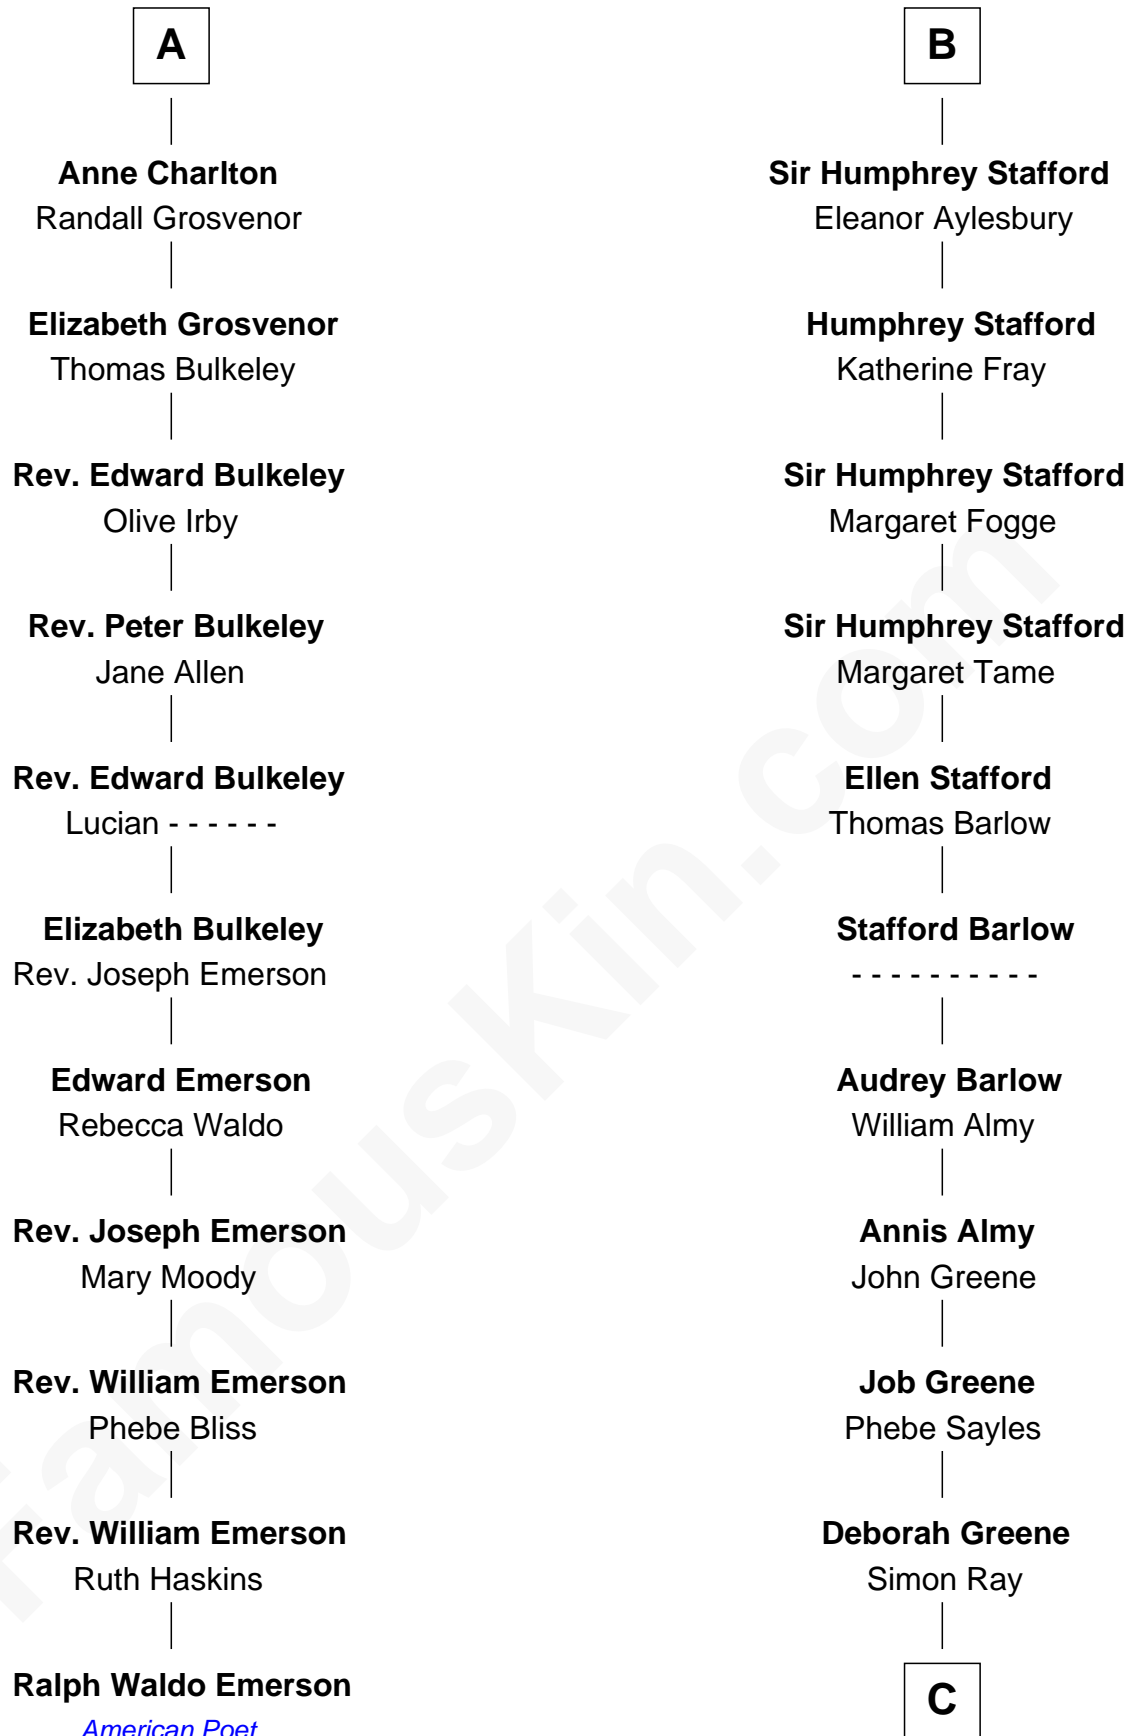

FamousKin.com

Relationship Chart of

Ralph Waldo Emerson

American Poet

17th cousin 3 times removed of

Julia (Ward) Howe
Author of "The Battle Hymn of the Republic"

C

—
Anna Ray

Samuel Ward

—
Samuel Ward

Phebe Greene

—
Samuel Ward

Julia Rush Cutler

—
Julia (Ward) Howe

American Poet

FamousKin.com