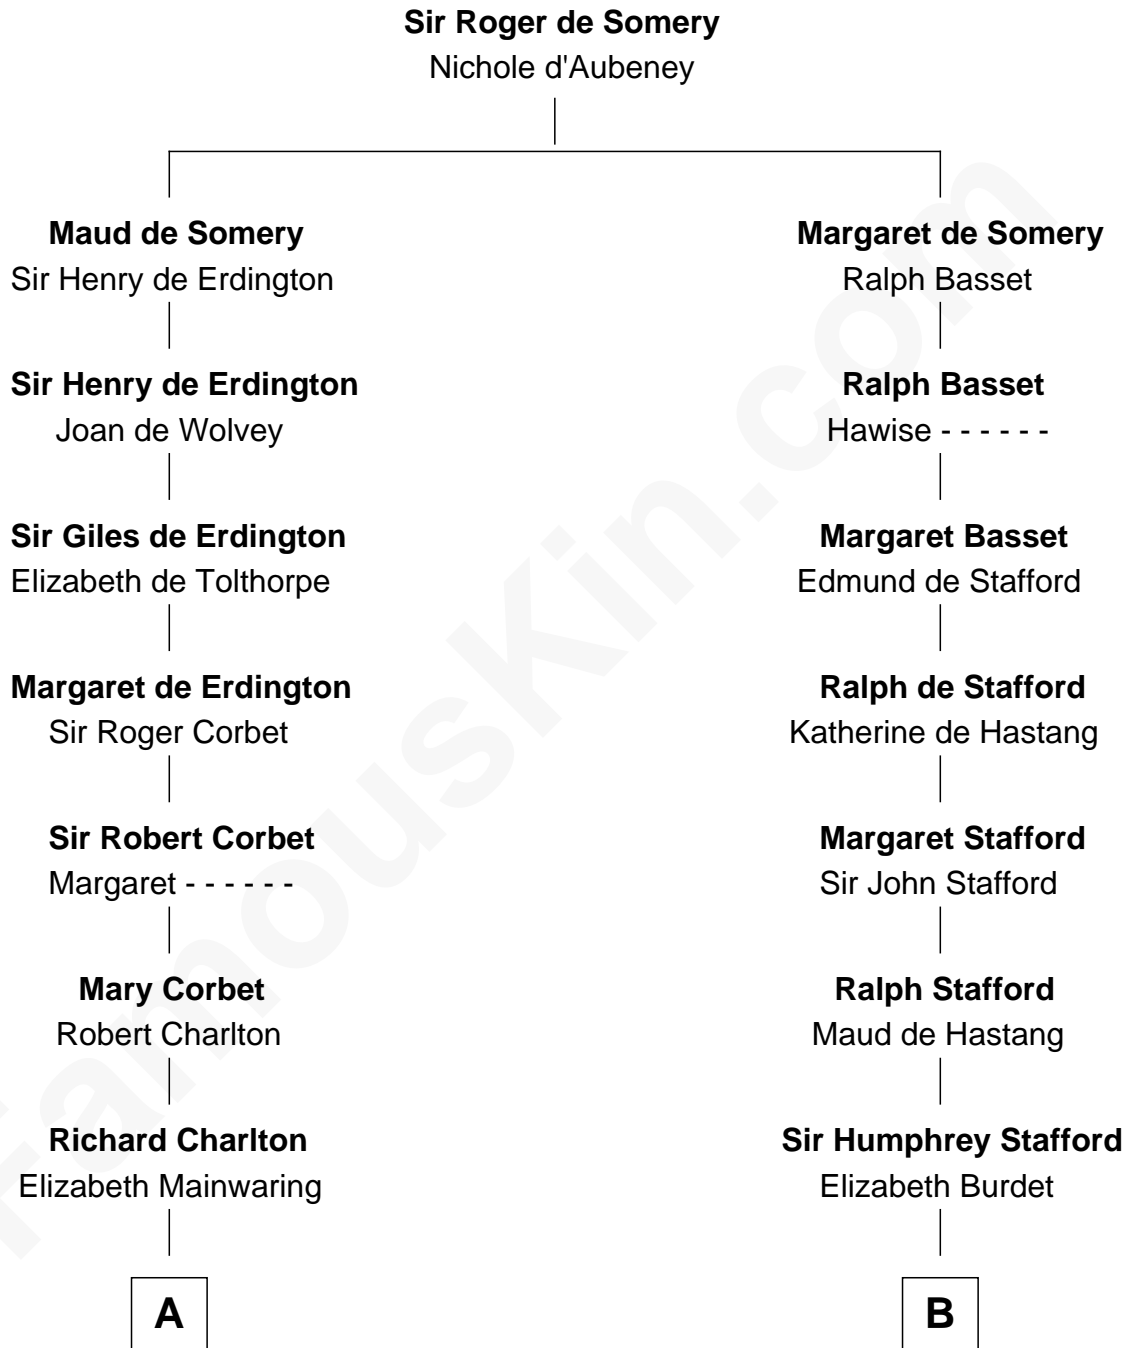

FamousKin.com

Relationship Chart of

Ralph Waldo Emerson

American Poet

17th cousin 3 times removed of

Julia (Ward) Howe
Author of "The Battle Hymn of the Republic"

C

—
Anna Ray

Samuel Ward

—
Samuel Ward

Phebe Greene

—
Samuel Ward

Julia Rush Cutler

—
Julia (Ward) Howe

American Poet

FamousKin.com