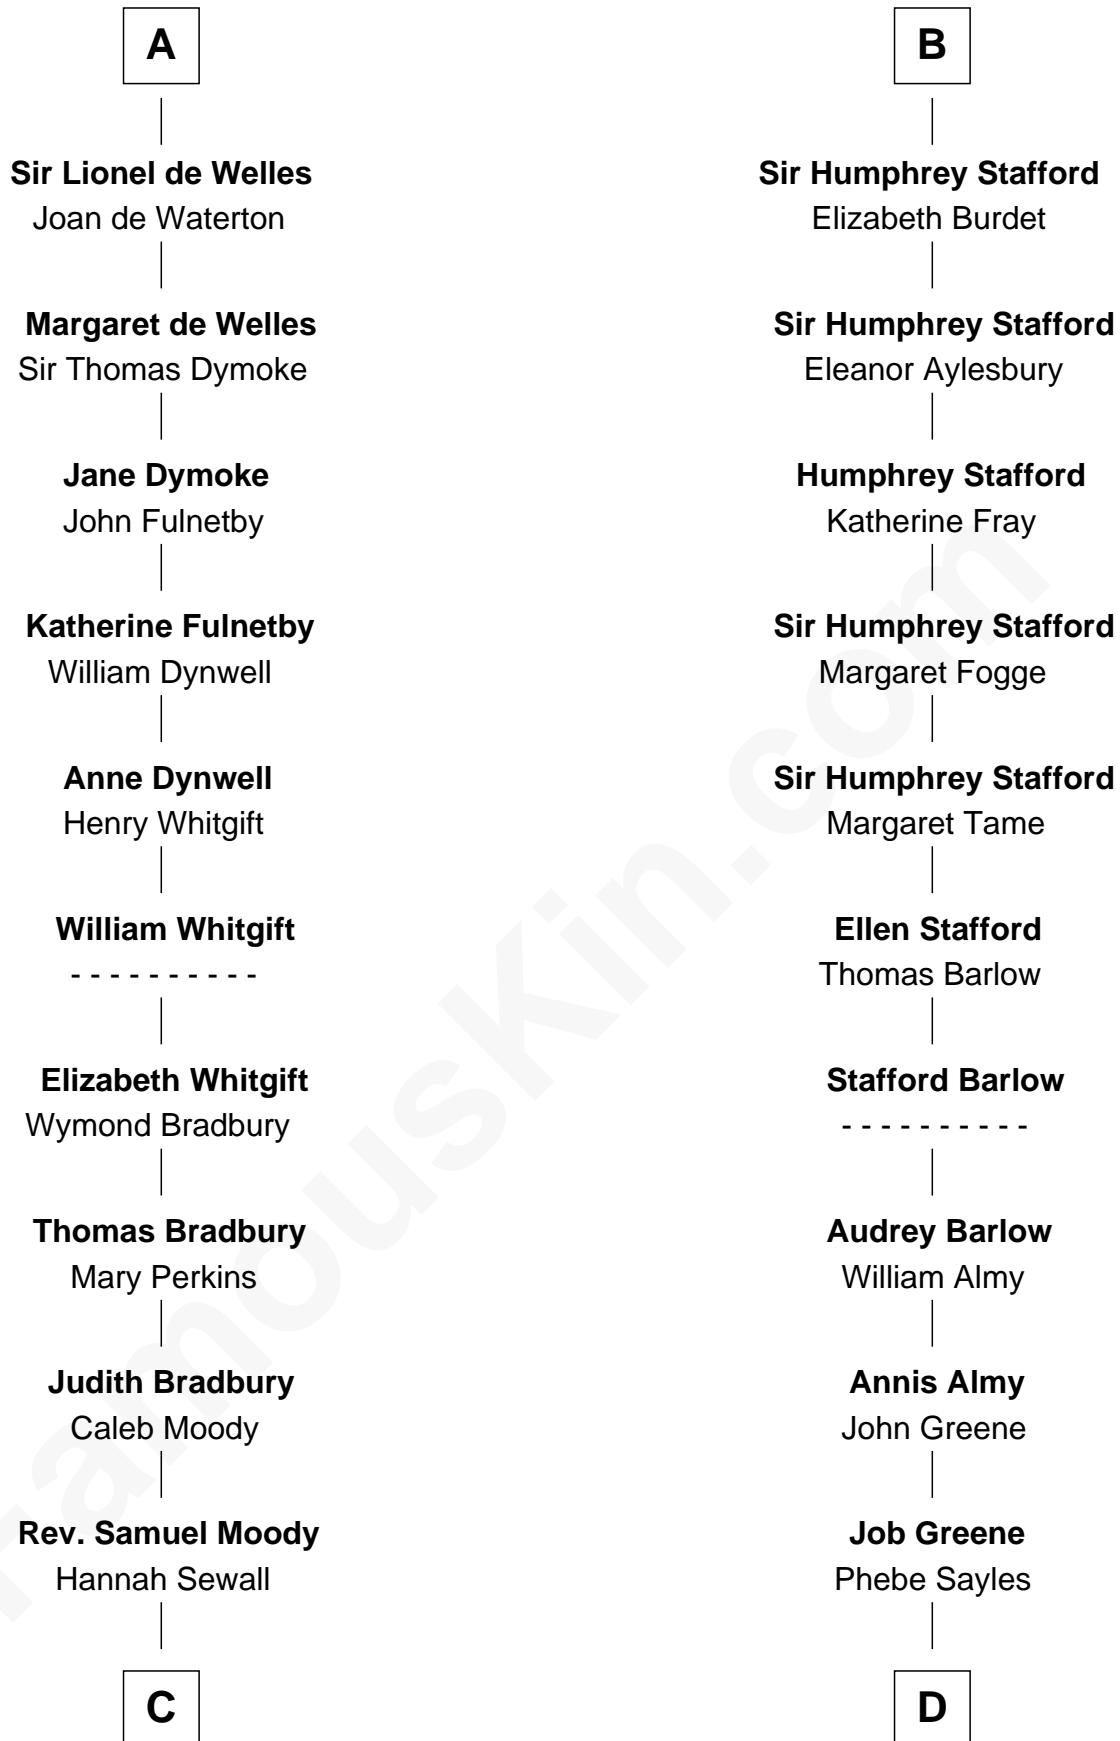

FamousKin.com

Relationship Chart of

Ralph Waldo Emerson

American Poet

20th cousin 1 time removed of

Julia (Ward) Howe

Author of "The Battle Hymn of the Republic"

C

Mary Moody
Rev. Joseph Emerson
|
Rev. William Emerson
Phebe Bliss
|
Rev. William Emerson
Ruth Haskins
|
Ralph Waldo Emerson
American Poet

D

Deborah Greene
Simon Ray
|
Anna Ray
Samuel Ward
|
Samuel Ward
Phebe Greene
|
Samuel Ward
Julia Rush Cutler
|
Julia (Ward) Howe
American Poet