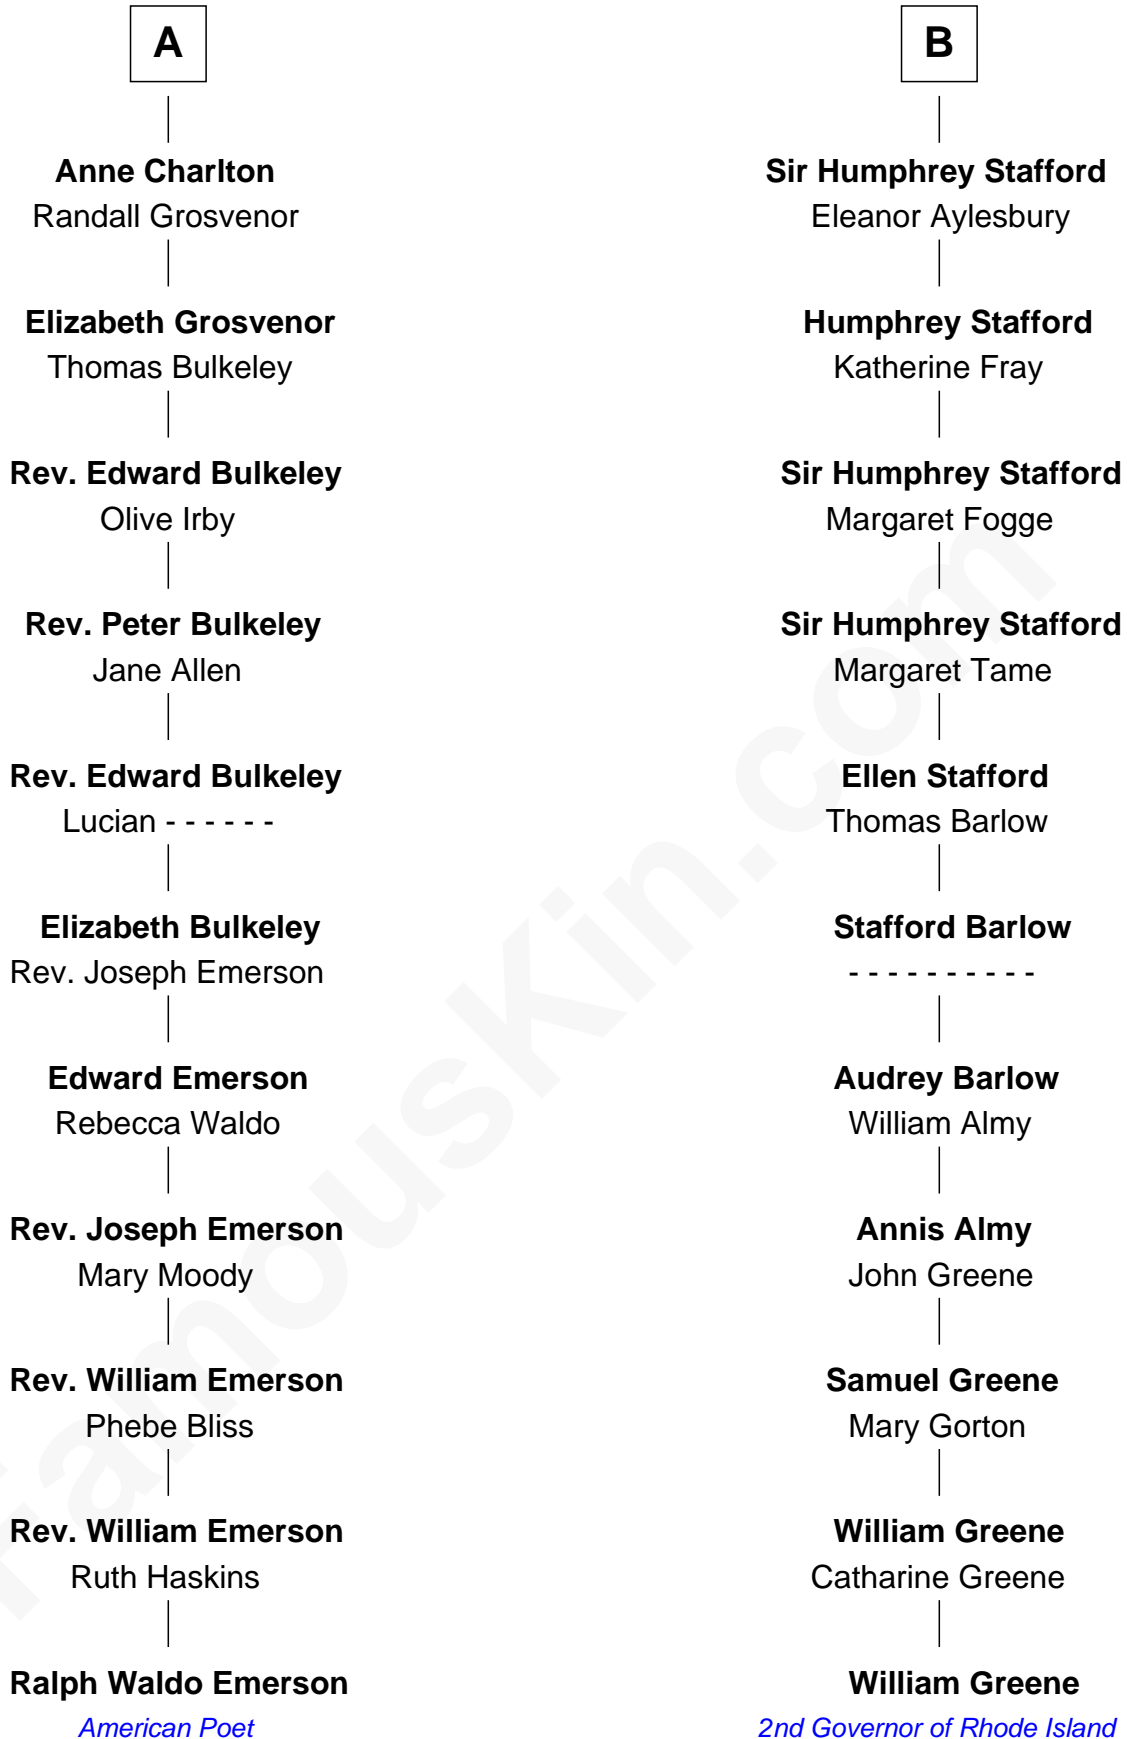

## Relationship Chart of

### Ralph Waldo Emerson

American Poet

17th cousin of

### William Greene

2nd Governor of Rhode Island

**Sir Roger de Somery**

Nichole d'Aubenev

William Greene photo by [Sarnold17](#) (CC BY-SA 3.0)