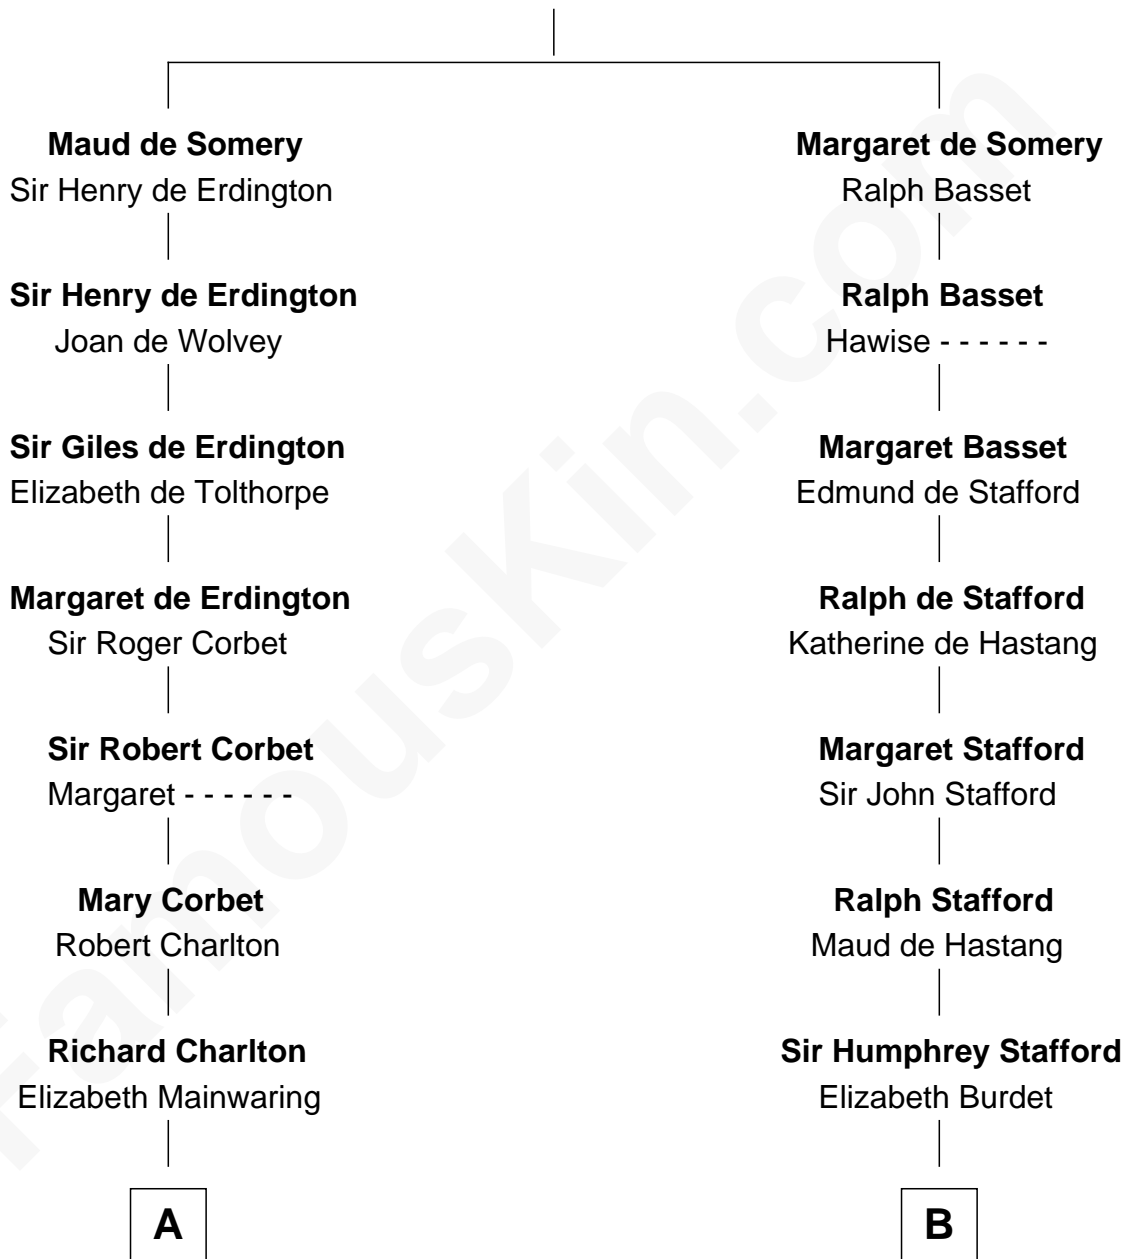

## Relationship Chart of

### Ralph Waldo Emerson

American Poet

17th cousin of

### William Greene

2nd Governor of Rhode Island

**Sir Roger de Somery**

Nichole d'Aubenev

William Greene photo by [Sarnold17](#) (CC BY-SA 3.0)