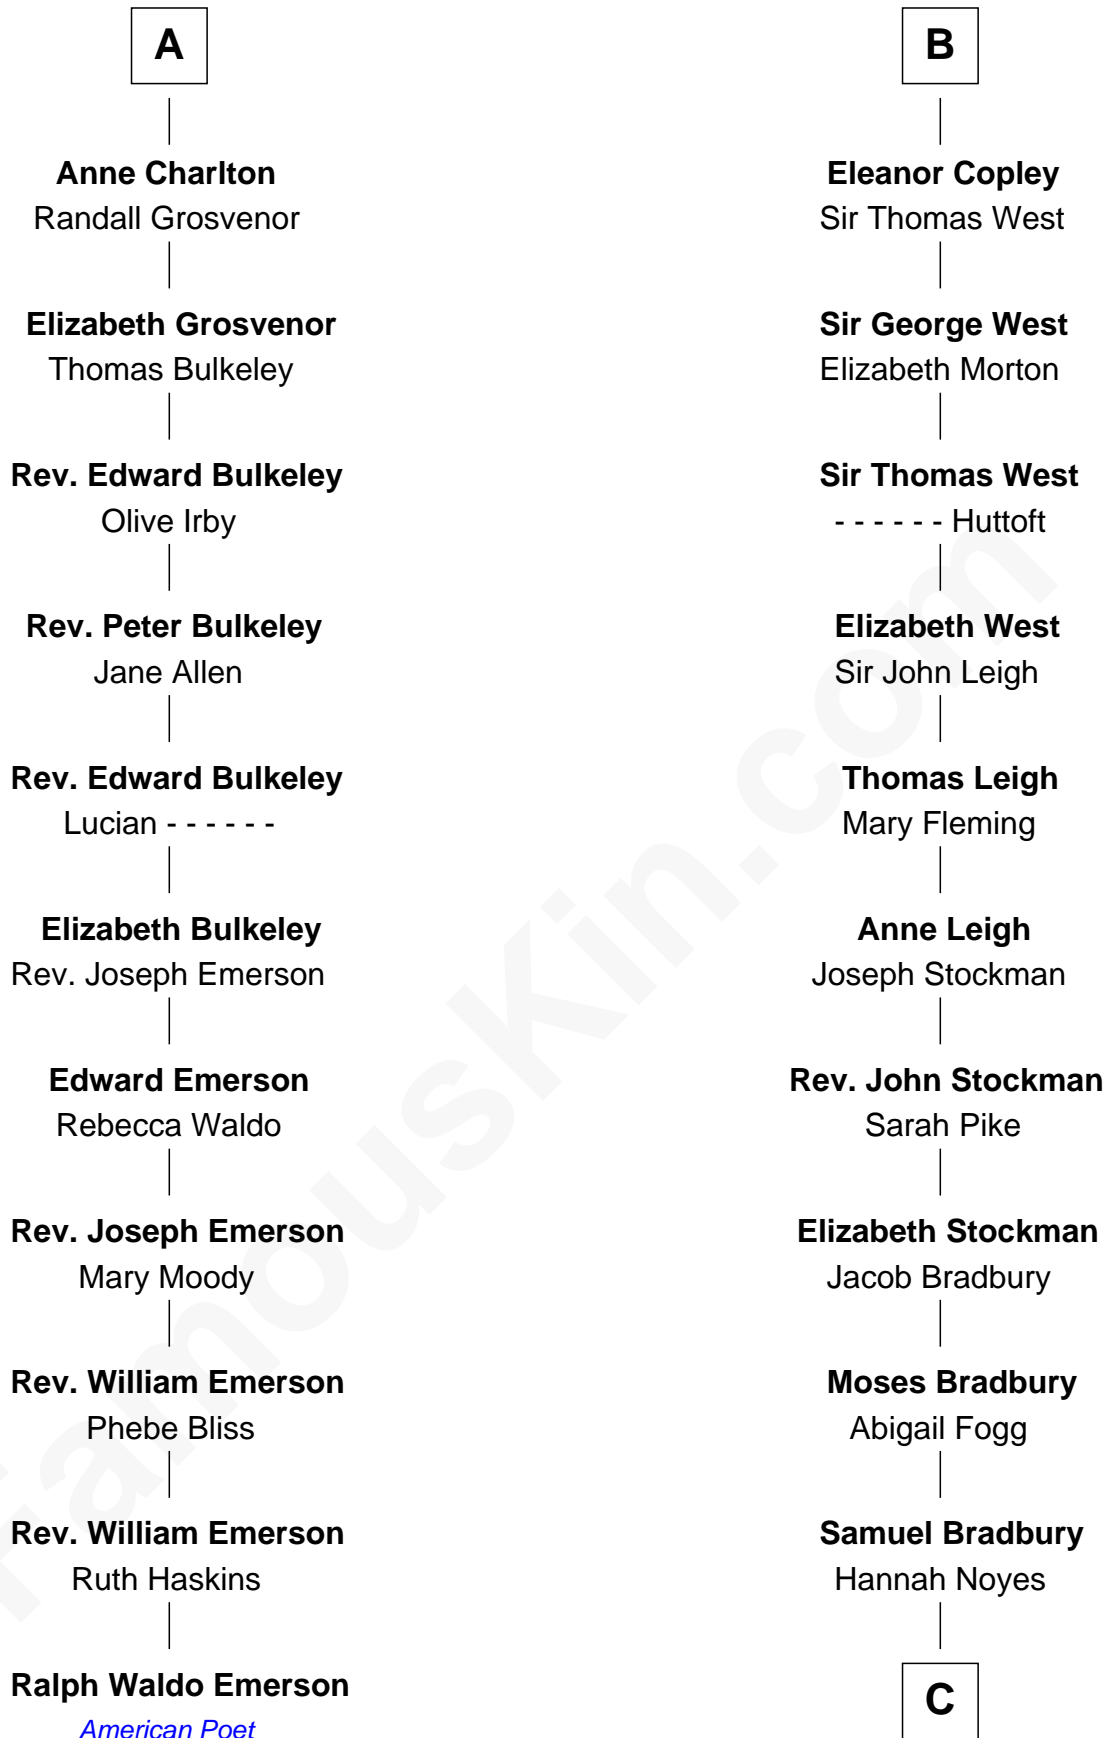

FamousKin.com
Relationship Chart of
Ralph Waldo Emerson
American Poet

17th cousin 4 times removed of
Ray Bradbury
Author of The Martian Chronicles

C

Samuel Bradbury

Frances Mary Rohead

Samuel Irving Bradbury

Mary Adell Spaulding

Samuel Hinkston Bradbury

Minnie Alice Davis

Leonard Spaulding Bradbury

Esther Marie Moberg

Ray Bradbury

Author of [The Martian Chronicles](#)

FamousKin.com