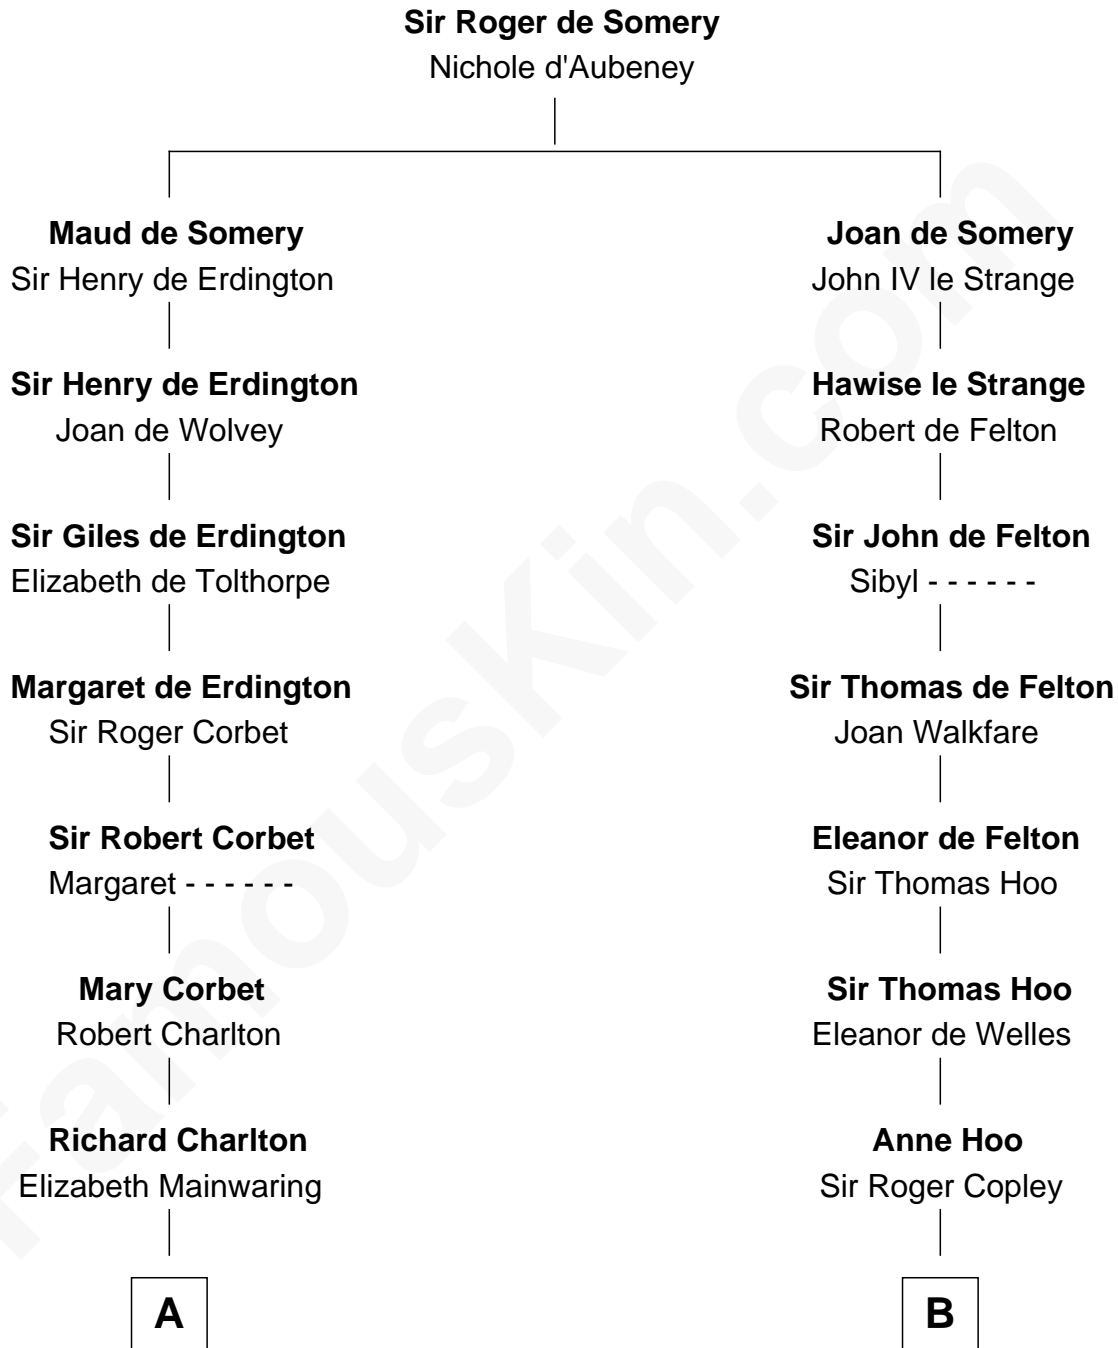

FamousKin.com
Relationship Chart of
Ralph Waldo Emerson
American Poet

17th cousin 4 times removed of
Ray Bradbury
Author of The Martian Chronicles

C

Samuel Bradbury

Frances Mary Rohead

Samuel Irving Bradbury

Mary Adell Spaulding

Samuel Hinkston Bradbury

Minnie Alice Davis

Leonard Spaulding Bradbury

Esther Marie Moberg

Ray Bradbury

Author of [The Martian Chronicles](#)

FamousKin.com