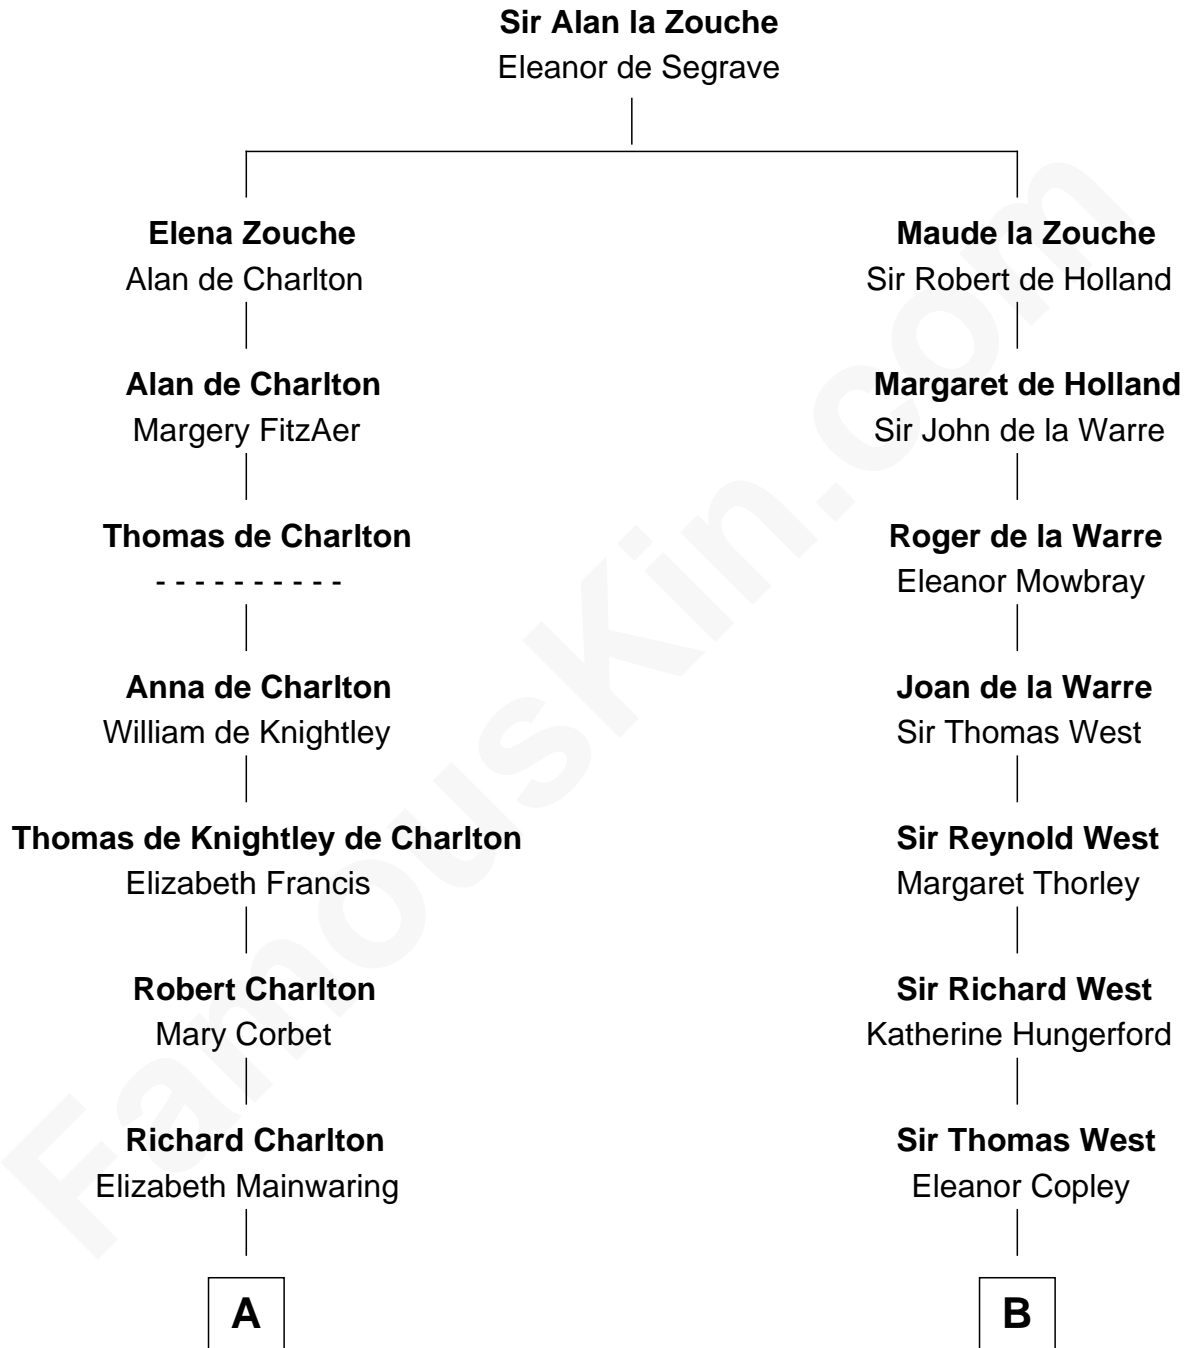

**FamousKin.com**  
**Relationship Chart of**  
**Ralph Waldo Emerson**  
*American Poet*

**17th cousin 3 times removed of**  
**Ray Bradbury**  
*Author of The Martian Chronicles*

C

Samuel Irving Bradbury

Mary Adell Spaulding

Samuel Hinkston Bradbury

Minnie Alice Davis

Leonard Spaulding Bradbury

Esther Marie Moberg

Ray Bradbury

*Author of The Martian Chronicles*

FamousKin.com