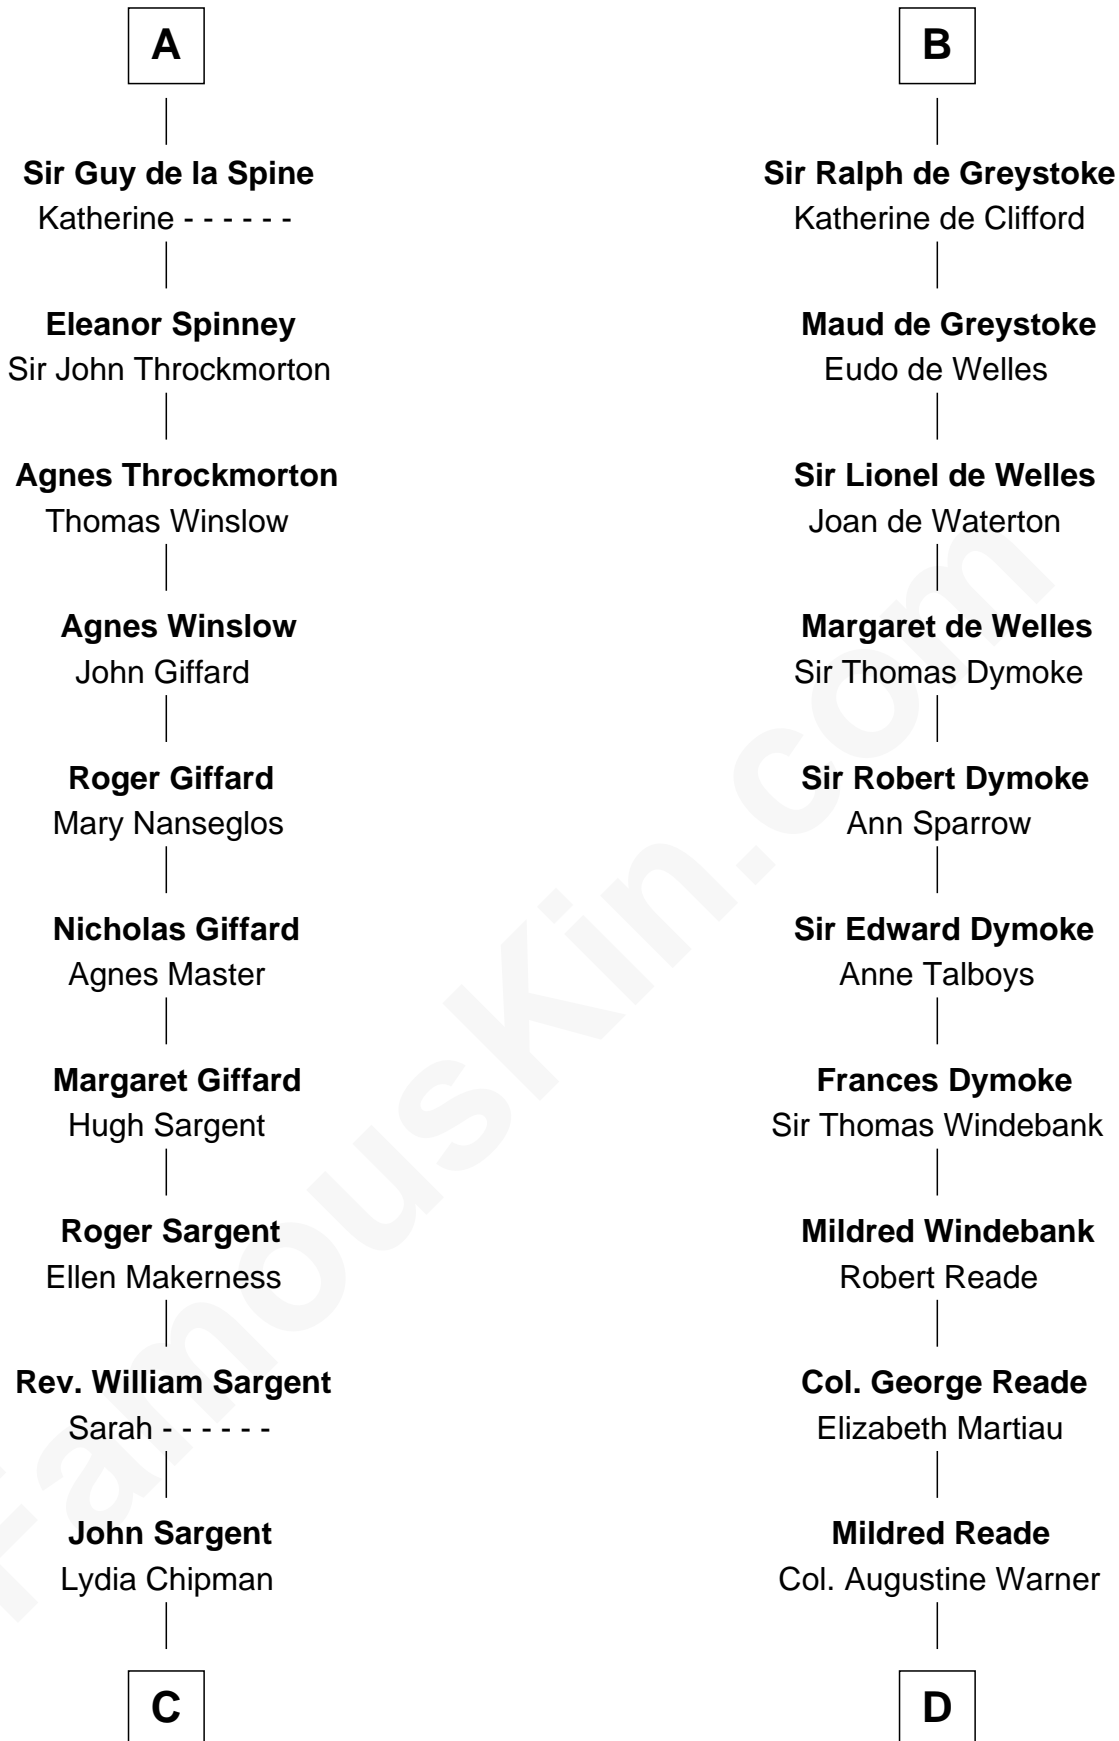

FamousKin.com
Relationship Chart of
Ralph Waldo Emerson
American Poet

19th cousin 2 times removed of
George Washington
1st U.S. President

C

Lydia Sargent

Joseph Waite

Hannah Waite

Phineas Upham

Hannah Upham