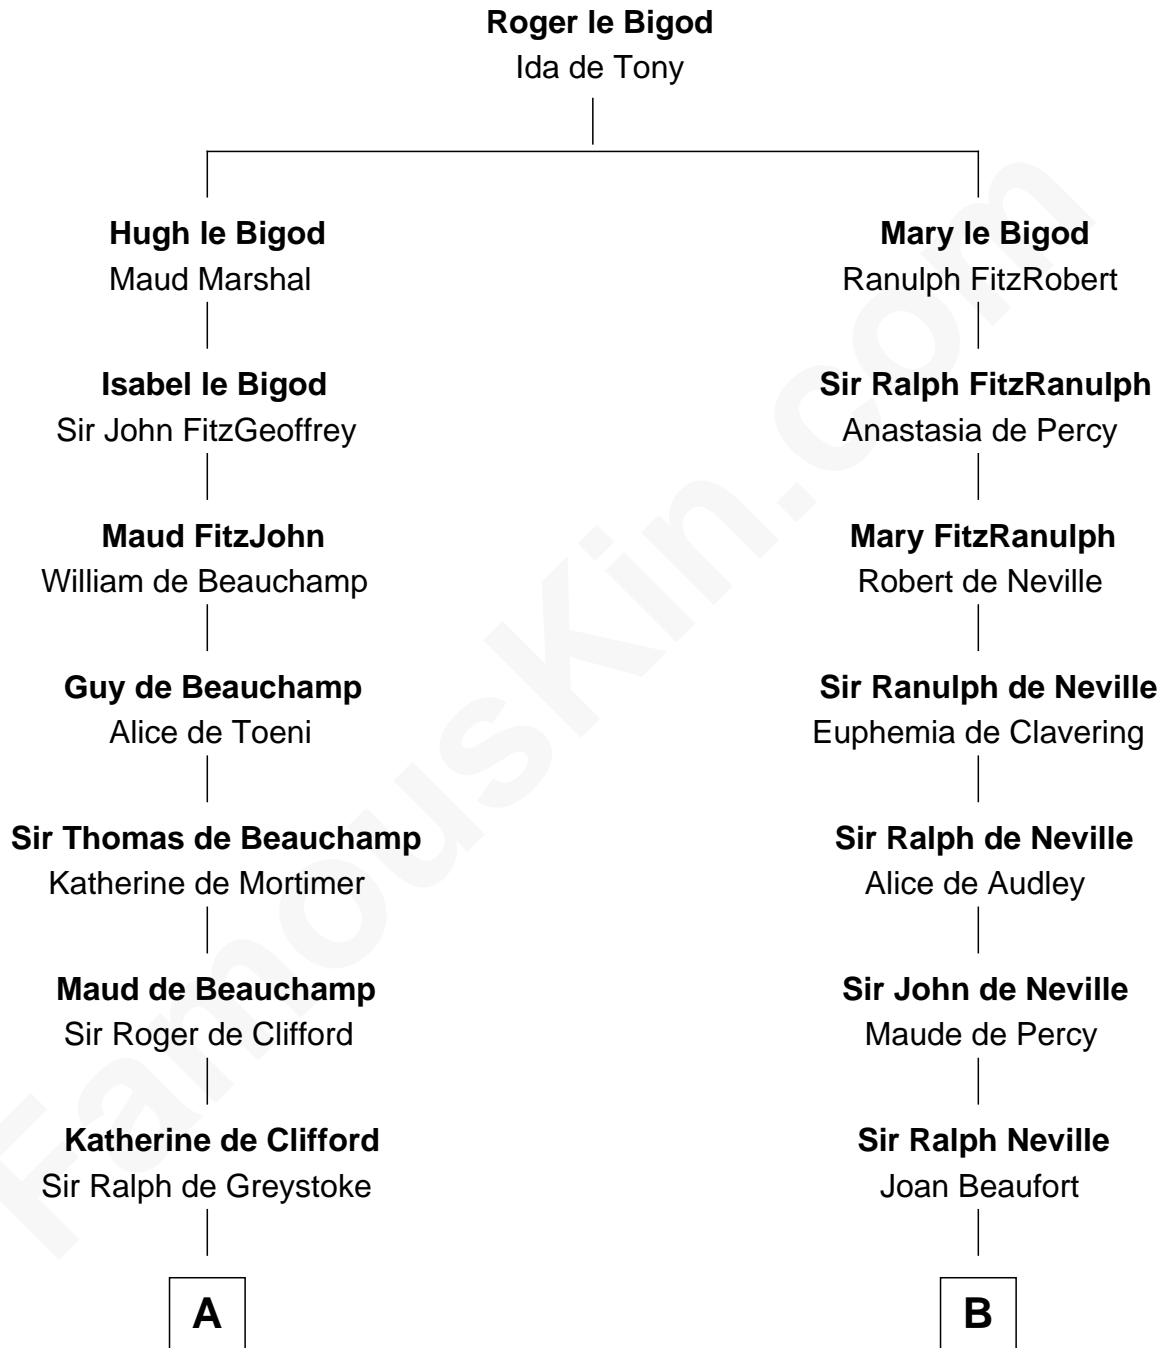

FamousKin.com

Relationship Chart of Ralph Waldo Emerson

American Poet

18th cousin 3 times removed of

John Langdon

Signer of the U.S. Constitution

C

Rev. Samuel Moody

Hannah Sewall

Mary Moody

Rev. Joseph Emerson

Rev. William Emerson

Phebe Bliss

Rev. William Emerson

Ruth Haskins

Ralph Waldo Emerson