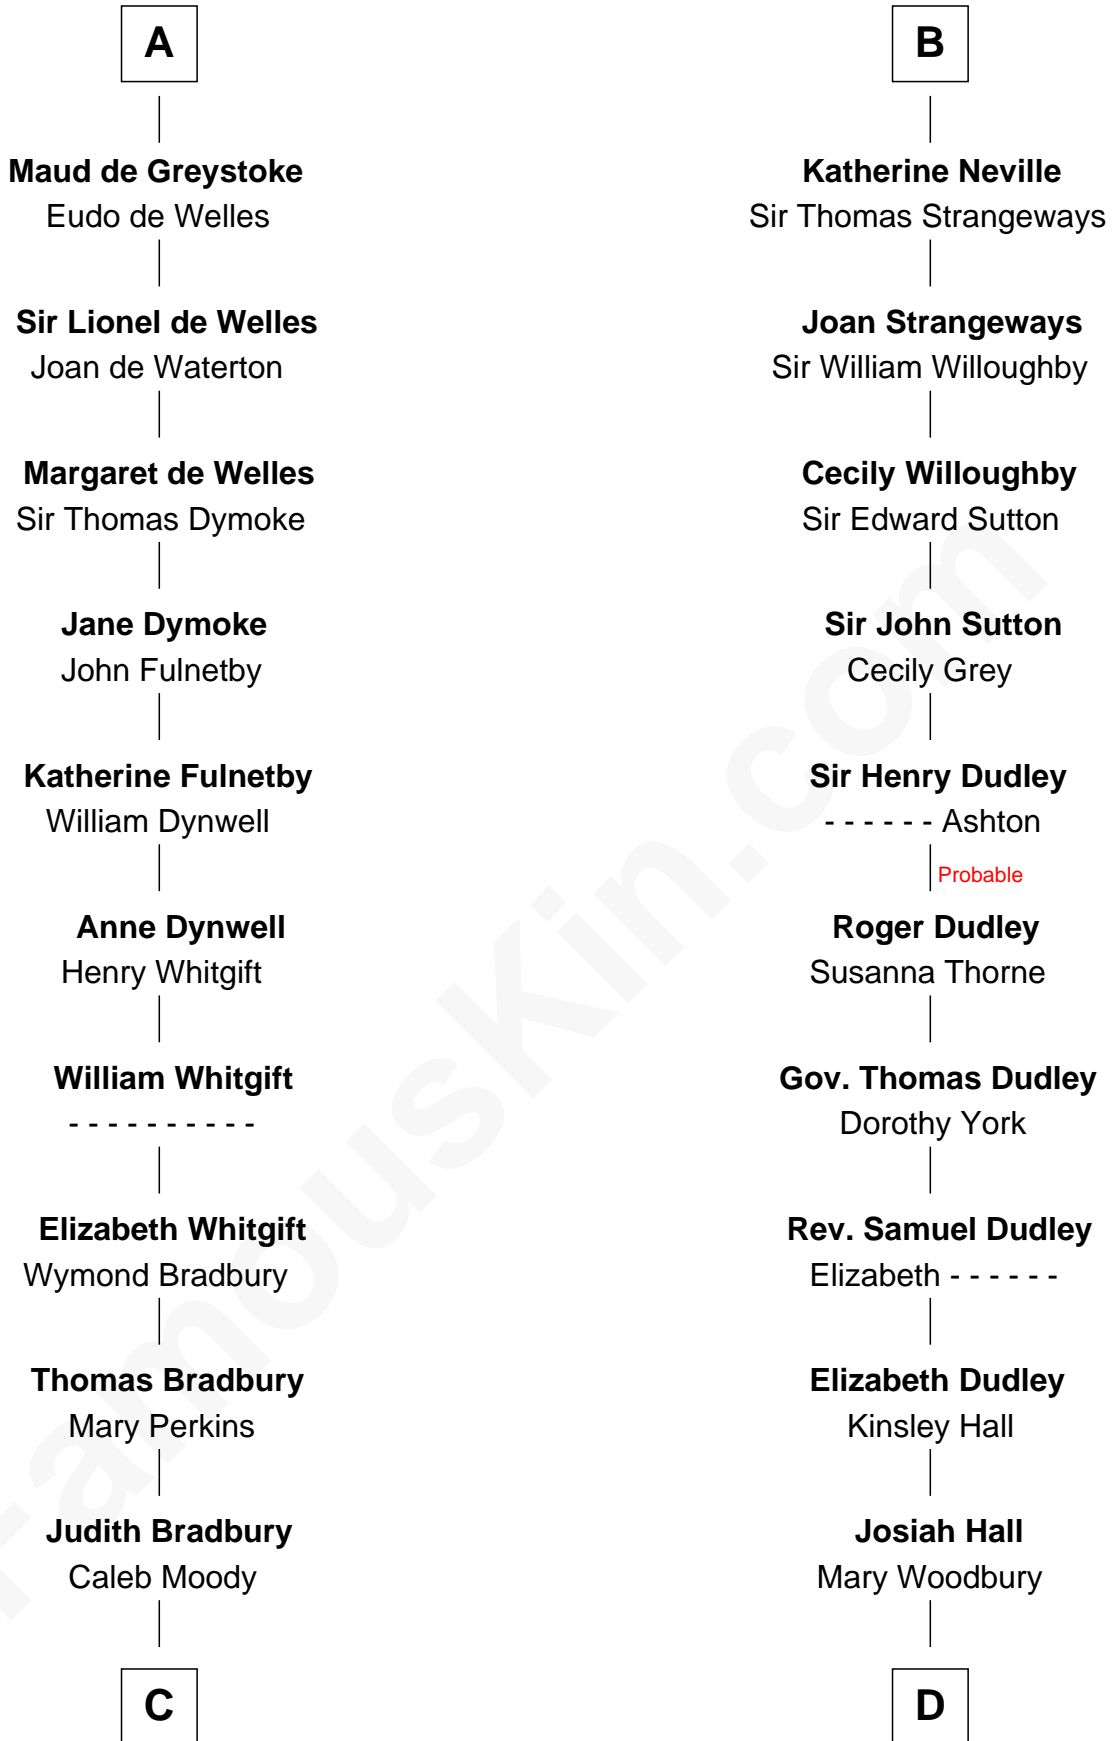

FamousKin.com

Relationship Chart of Ralph Waldo Emerson

American Poet

18th cousin 3 times removed of

John Langdon

Signer of the U.S. Constitution

C

Rev. Samuel Moody

Hannah Sewall

Mary Moody

Rev. Joseph Emerson

Rev. William Emerson

Phebe Bliss

Rev. William Emerson

Ruth Haskins

Ralph Waldo Emerson