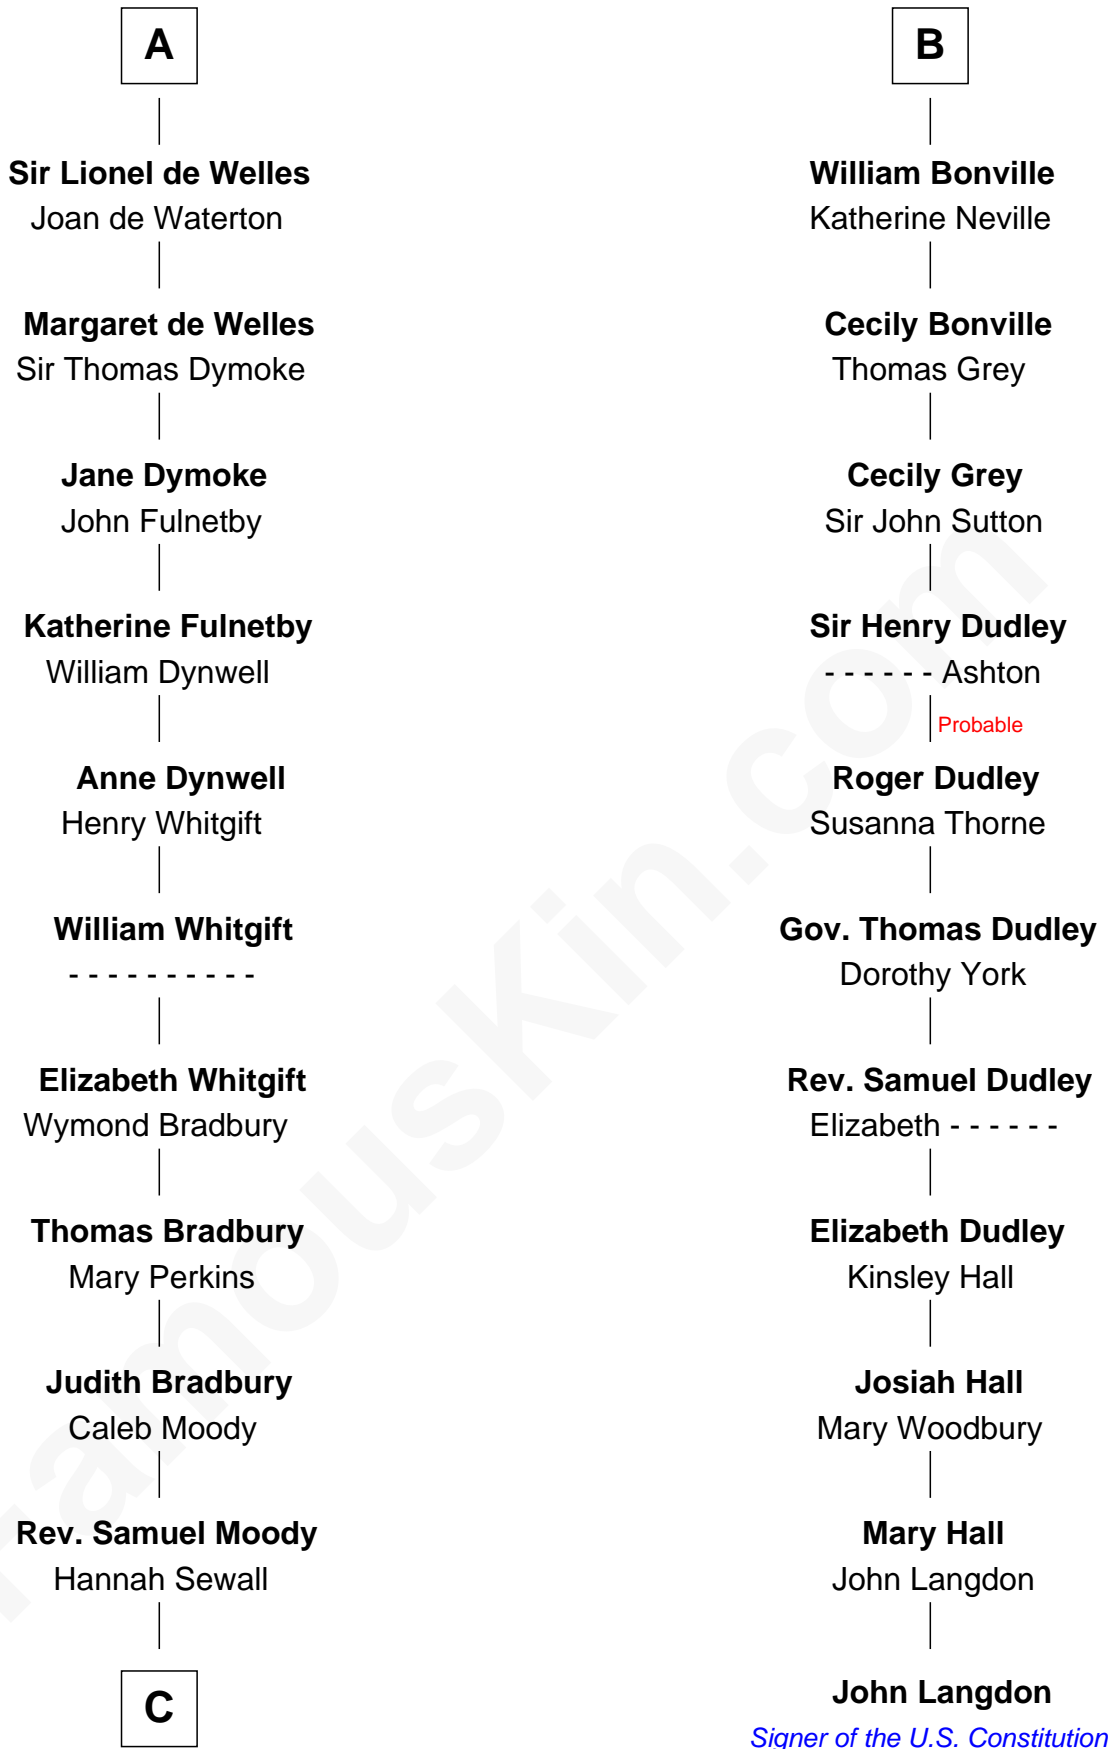

FamousKin.com
Relationship Chart of
Ralph Waldo Emerson
American Poet

17th cousin 3 times removed of
John Langdon
Signer of the U.S. Constitution

C

—
Mary Moody

Rev. Joseph Emerson

—
Rev. William Emerson

Phebe Bliss