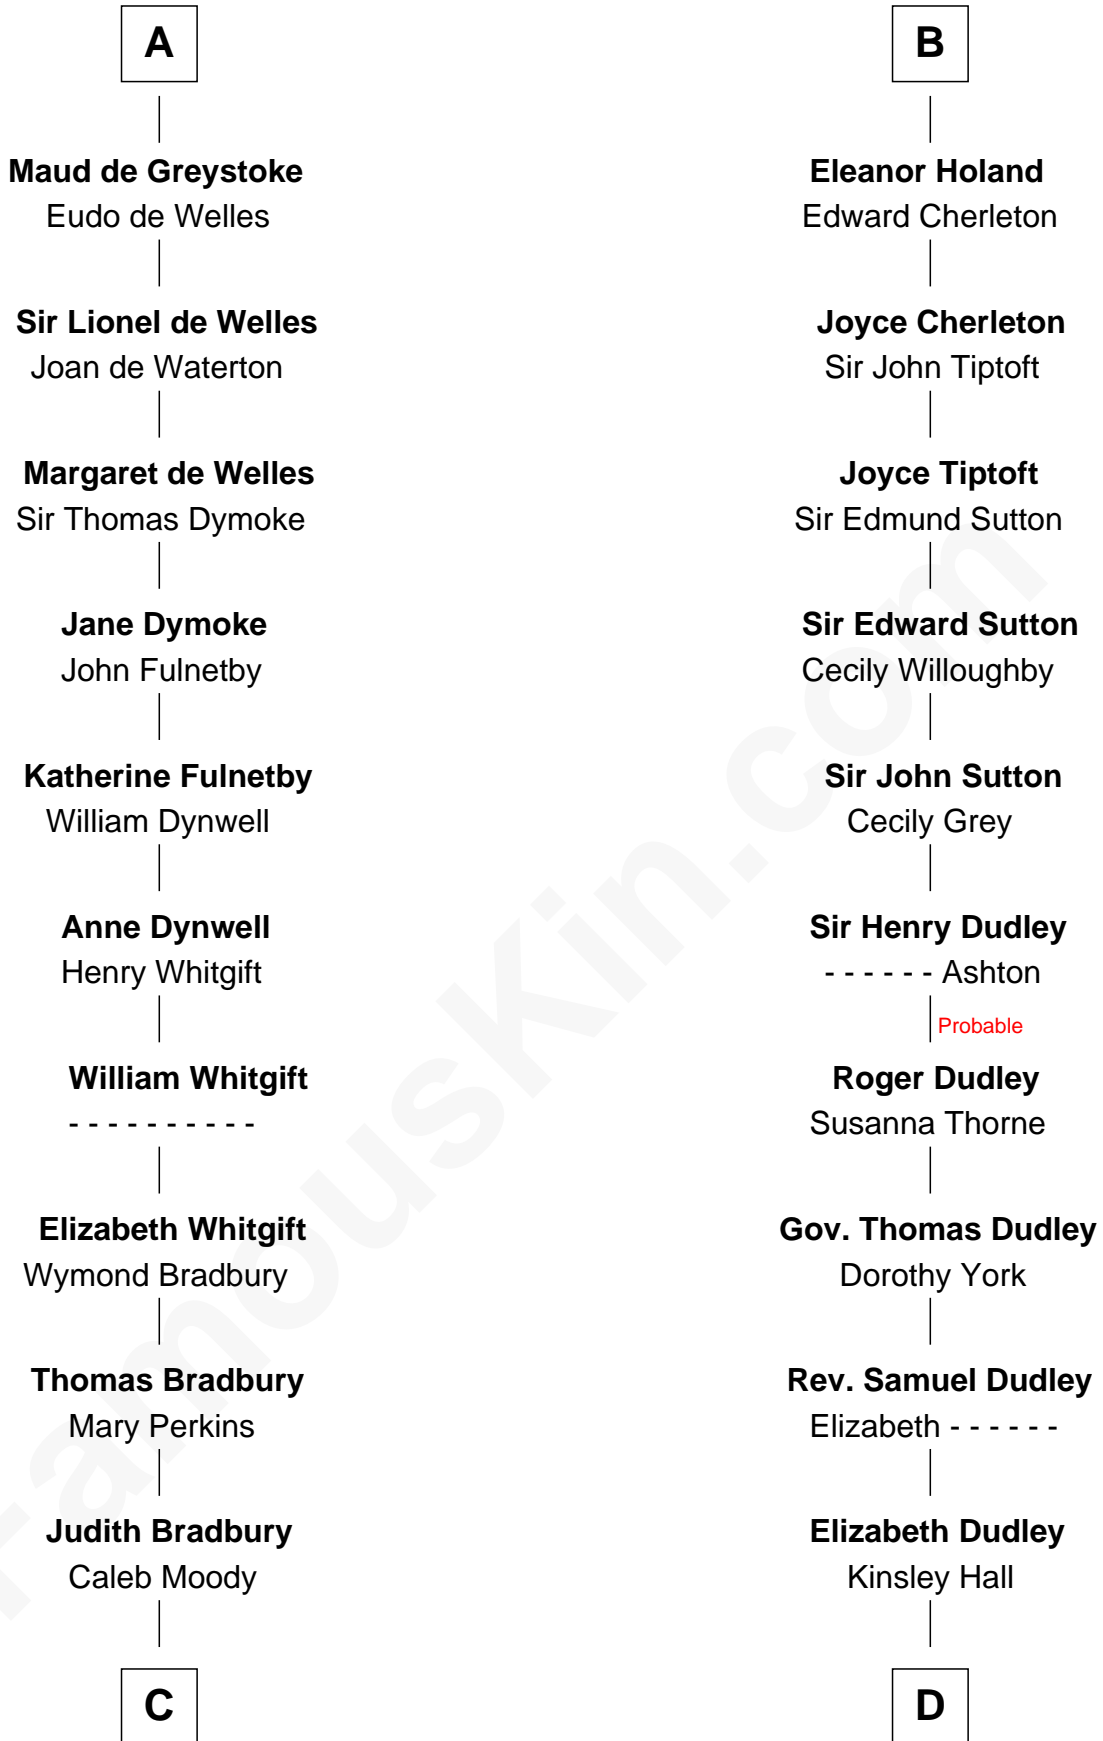

FamousKin.com
Relationship Chart of
Ralph Waldo Emerson
American Poet

19th cousin 2 times removed of
John Langdon
Signer of the U.S. Constitution

C

Rev. Samuel Moody

Hannah Sewall

Mary Moody

Rev. Joseph Emerson

Mary Woodbury

Mary Hall

John Langdon

John Langdon

Signer of the U.S. Constitution