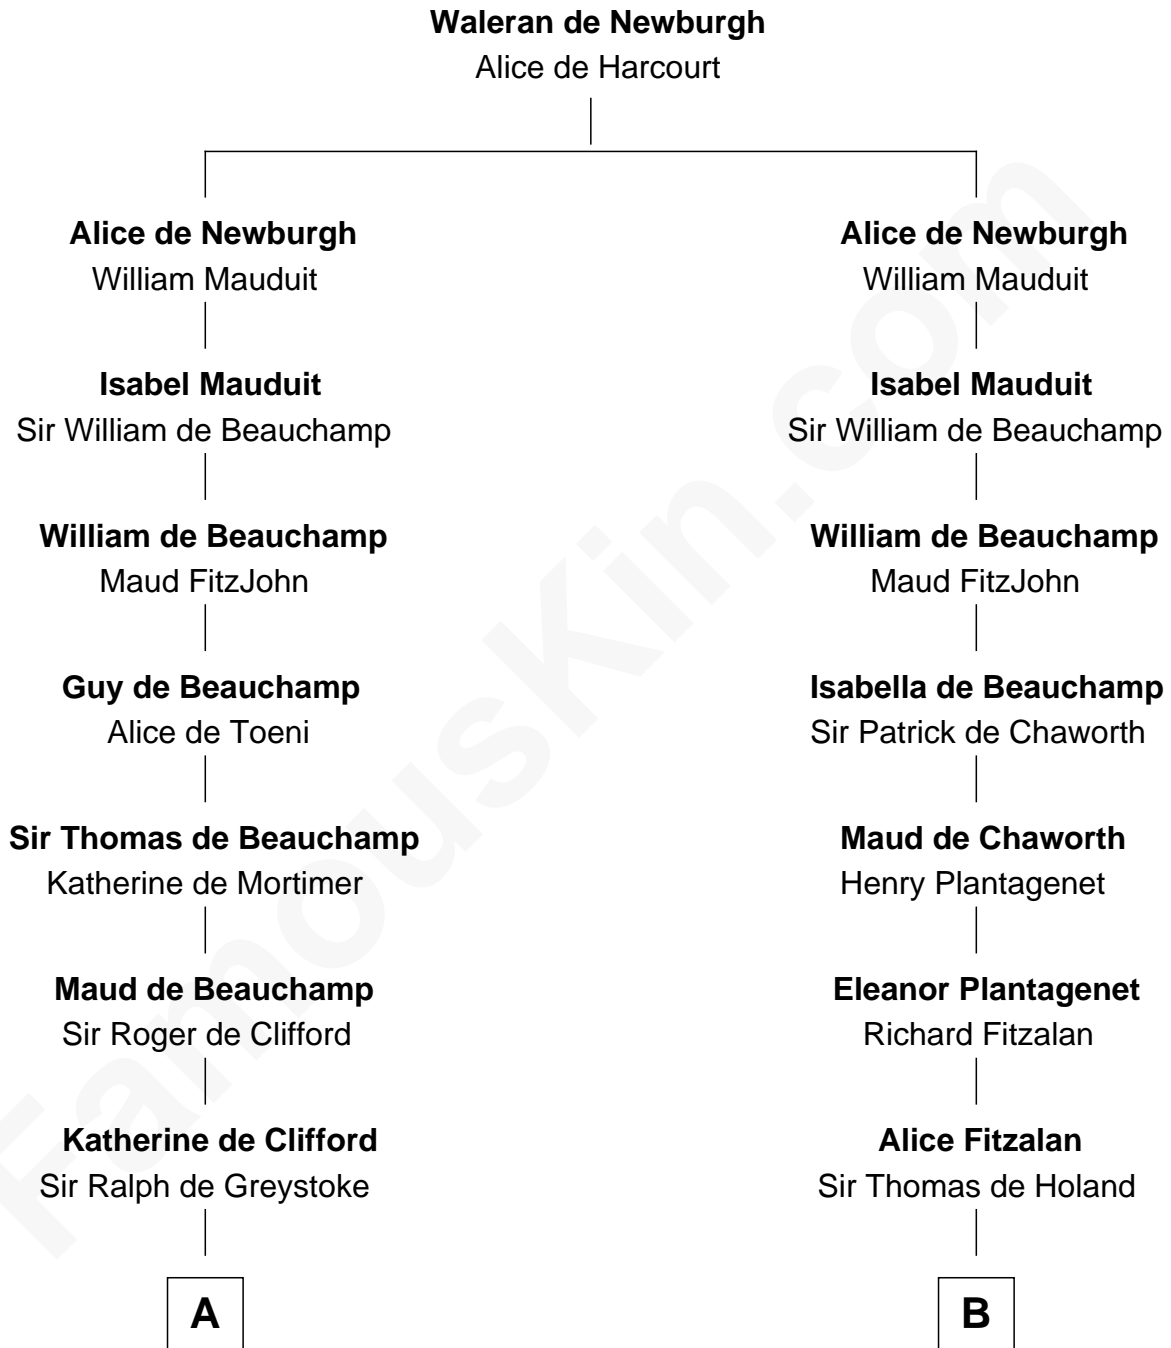

FamousKin.com
Relationship Chart of
Ralph Waldo Emerson
American Poet

19th cousin 2 times removed of
John Langdon
Signer of the U.S. Constitution

C

Rev. Samuel Moody

Hannah Sewall

Mary Moody

Rev. Joseph Emerson

Mary Woodbury

Mary Hall

John Langdon

John Langdon

Signer of the U.S. Constitution