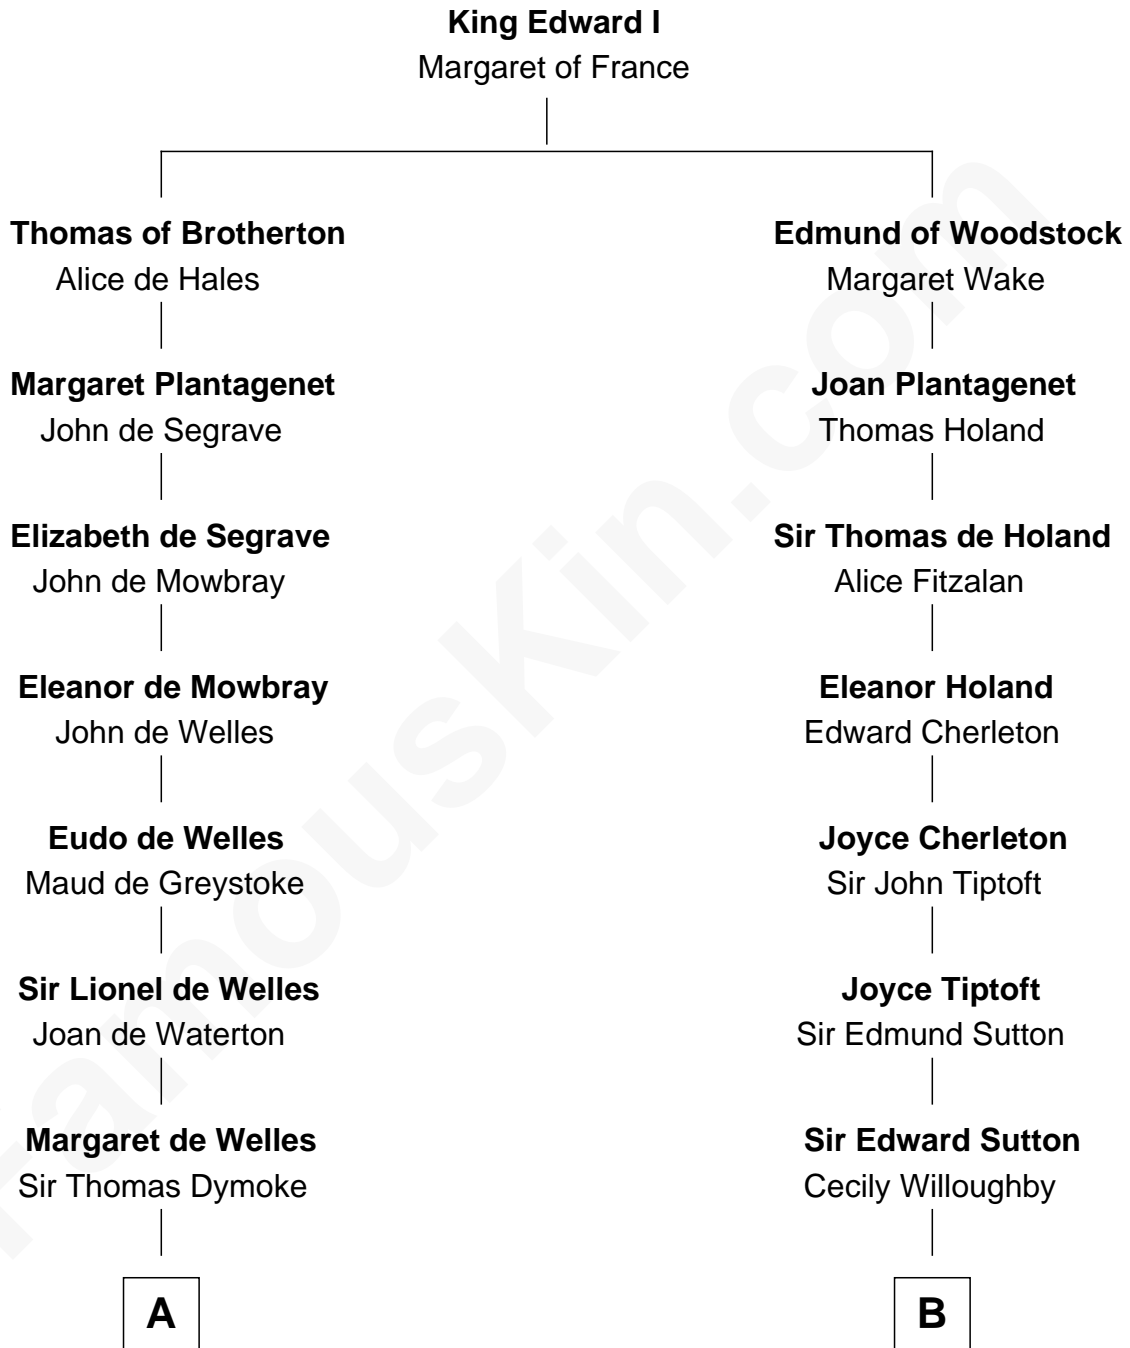

FamousKin.com

Relationship Chart of Ralph Waldo Emerson

American Poet

15th cousin 3 times removed of

John Langdon

Signer of the U.S. Constitution

C

Rev. William Emerson